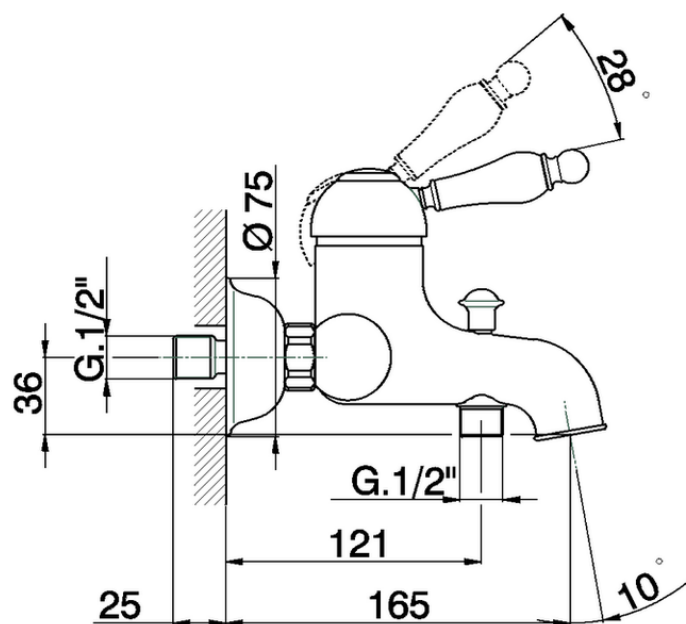

Single lever bath mixer ARCANA EMPRESS_EM000130

EM000130

<https://en.cisal.it/single-lever-bath-mixer-arcana-empress-em000130>

2026-06-05