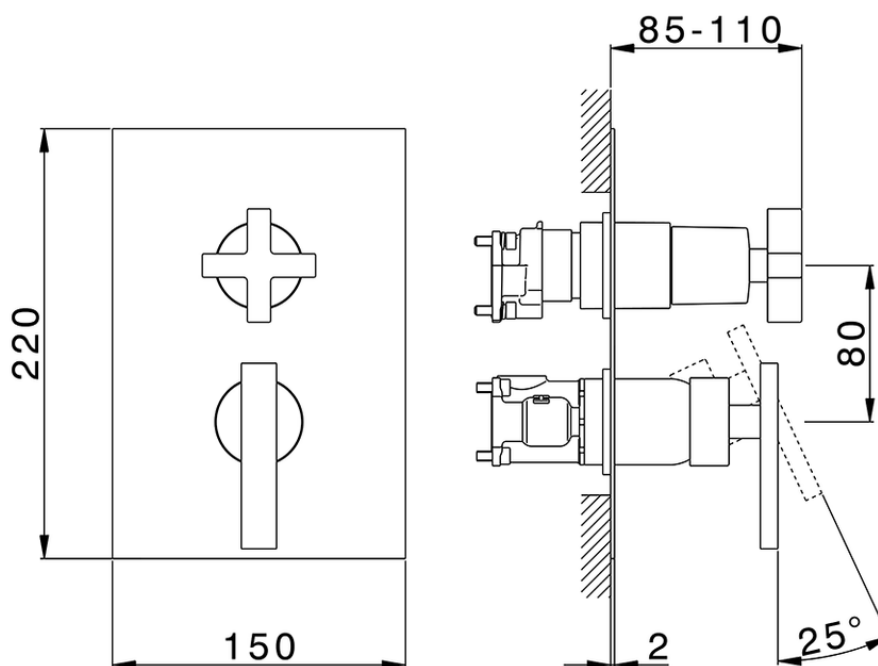

Exposed part for Single Lever One Box Valve ONE BOX_BA0BM030

BA0BM030

<https://en.cisal.it/exposed-part-for-single-lever-one-box-valve-one-box-ba0bm030>

ZA00B031

<https://en.cisal.it/one-box-universal-concealed-part-one-box-za00b031>