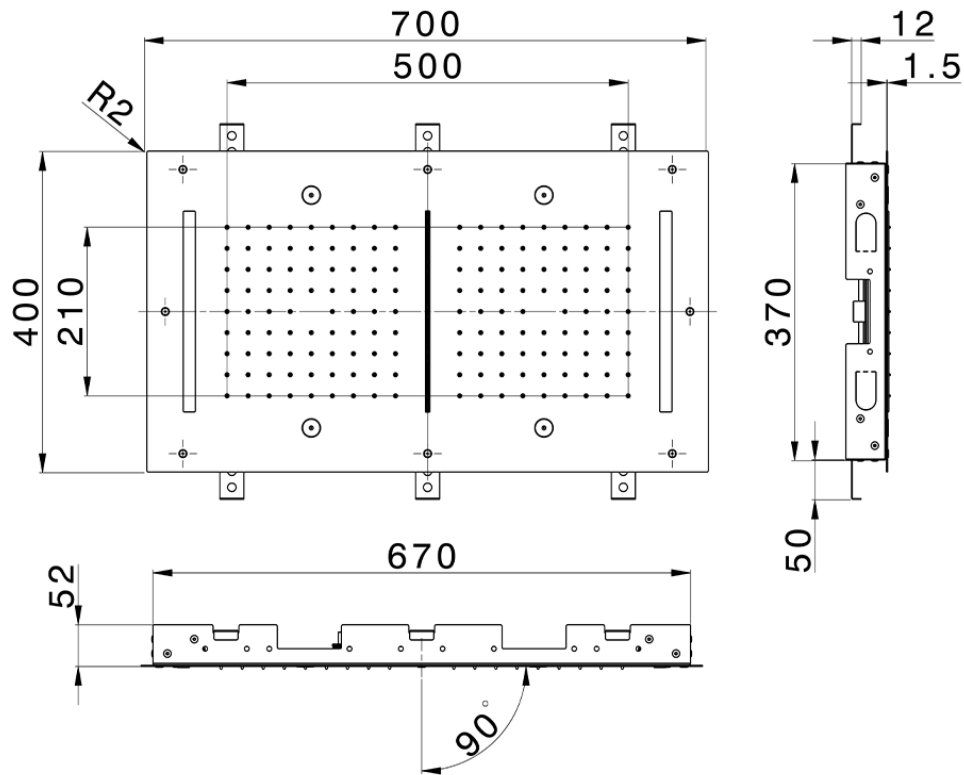

700x400 mm Chromotherapy Ceiling showerhead ZEN SHOWER_ZS0C0120

ZS0C0120

<https://en.cisal.it/700x400-mm-chromotherapy-ceiling-showerhead-zen-shower-zs0c0120>

2026-04-29