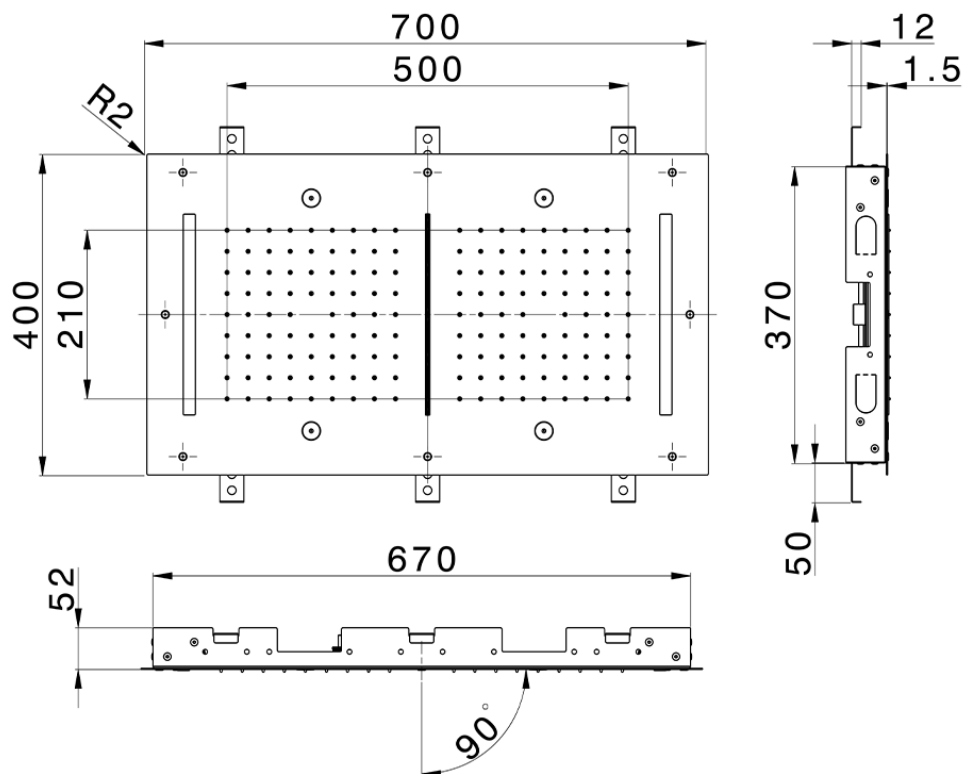

700x400 mm Chromotherapy Ceiling showerhead ZEN SHOWER_ZS0C0120

ZS0C0120

<https://en.cisal.it/700x400-mm-chromotherapy-ceiling-showerhead-zen-shower-zs0c0120>

2026-06-14