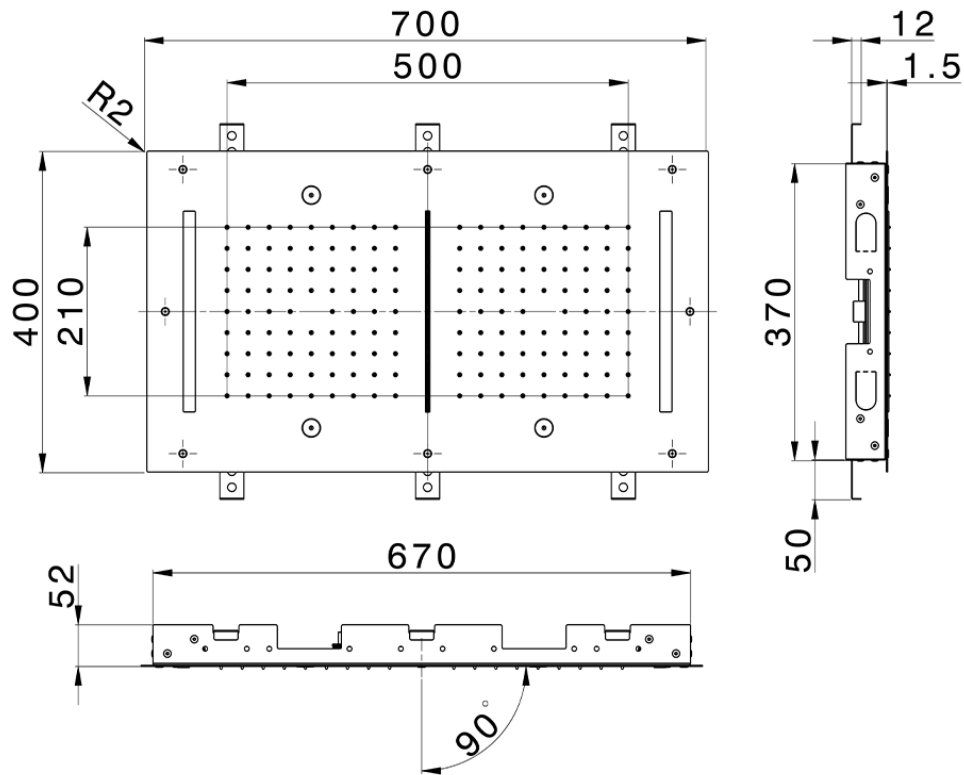

## 700x400 mm Chromotherapy Ceiling showerhead ZEN SHOWER\_ZS0C0120

ZS0C0120

<https://en.cisal.it/700x400-mm-chromotherapy-ceiling-showerhead-zen-shower-zs0c0120>

2026-04-08