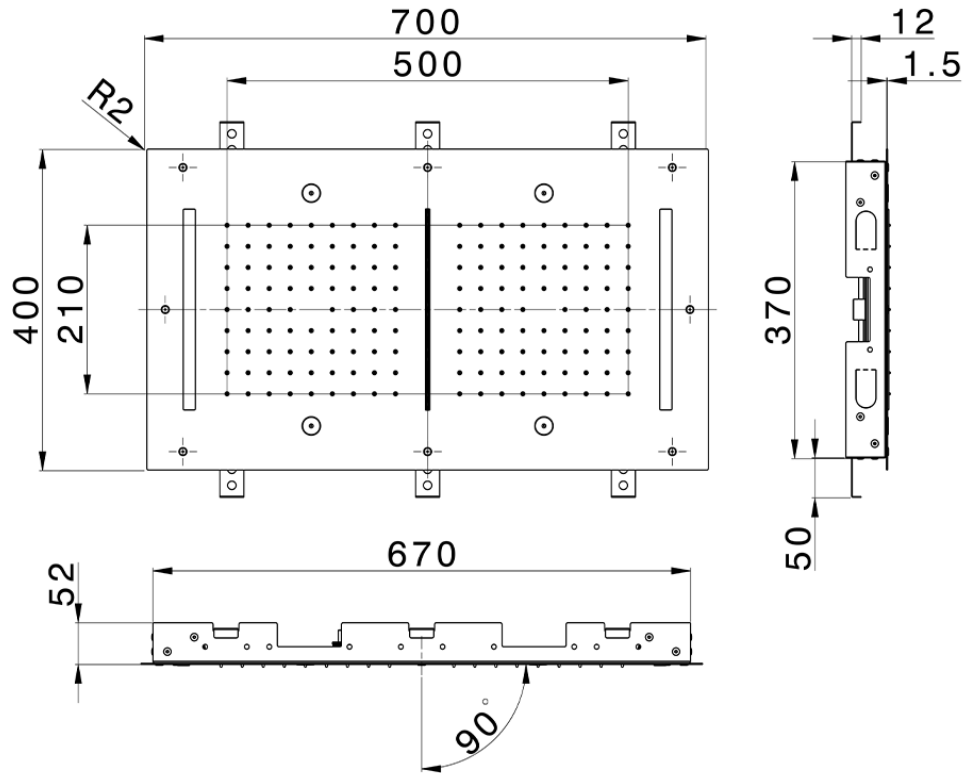

700x400 mm Chromotherapy Ceiling showerhead ZEN SHOWER_ZS0C0120

ZS0C0120

<https://en.cisal.it/700x400-mm-chromotherapy-ceiling-showerhead-zen-shower-zs0c0120>

2026-06-08