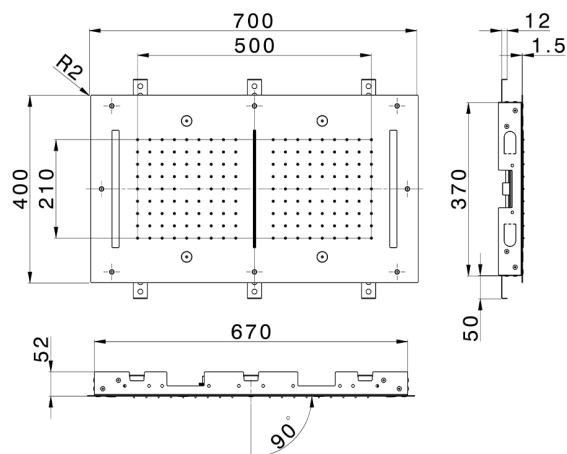

700x400 mm Chromotherapy Ceiling showerhead ZEN SHOWER_ZS0C0120

MODEL **ZS0C0120**

700x400 mm Chromotherapy Ceiling showerhead, 2 rain, spraying functions, waterfall, chromotherapy functions, with remote control included, Stainless Steel AISI 304

AVAILABLE FINISHINGS

- **D1** D1 Brushed Inox
- **40** 40 Matt Black
- **4Q** 4Q Matt White
- **5G** 5G Rose Gold
- **D2** D2 Polished Inox

CHARACTERISTICS

2026-06-14