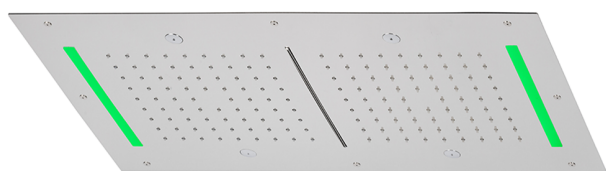

700x400 mm Chromotherapy Ceiling showerhead ZEN SHOWER_ZS0C0120

MODEL **ZS0C0120**

700x400 mm Chromotherapy Ceiling showerhead, 2 rain, spraying functions, waterfall, chromotherapy functions, with remote control included, Stainless Steel AISI 304

AVAILABLE FINISHINGS

-  **D1** D1 Brushed Inox
-  **40** 40 Matt Black
-  **4Q** 4Q Matt White
-  **5G** 5G Rose Gold
-  **D2** D2 Polished Inox

CHARACTERISTICS

2026-04-29