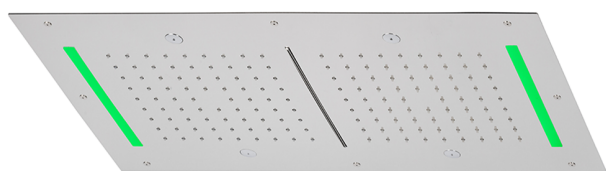

700x400 mm Chromotherapy Ceiling showerhead ZEN SHOWER_ZS0C0120

MODEL **ZS0C0120**

700x400 mm Chromotherapy Ceiling showerhead, 2 rain, spraying functions, waterfall, chromotherapy functions, with remote control included, Stainless Steel AISI 304

AVAILABLE FINISHINGS

- **D1** D1 Brushed Inox
- **40** 40 Matt Black
- **4Q** 4Q Matt White
- **5G** 5G Rose Gold
- **D2** D2 Polished Inox

CHARACTERISTICS

2026-06-14