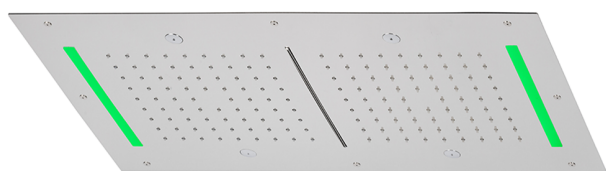

700x400 mm Chromotherapy Ceiling showerhead ZEN SHOWER_ZS0C0120

MODEL **ZS0C0120**

700x400 mm Chromotherapy Ceiling showerhead, 2 rain, spraying functions, waterfall, chromotherapy functions, with remote control included, Stainless Steel AISI 304

AVAILABLE FINISHINGS

-  **D1** D1 Brushed Inox
-  **40** 40 Matt Black
-  **4Q** 4Q Matt White
-  **5G** 5G Rose Gold
-  **D2** D2 Polished Inox

CHARACTERISTICS

2026-05-19