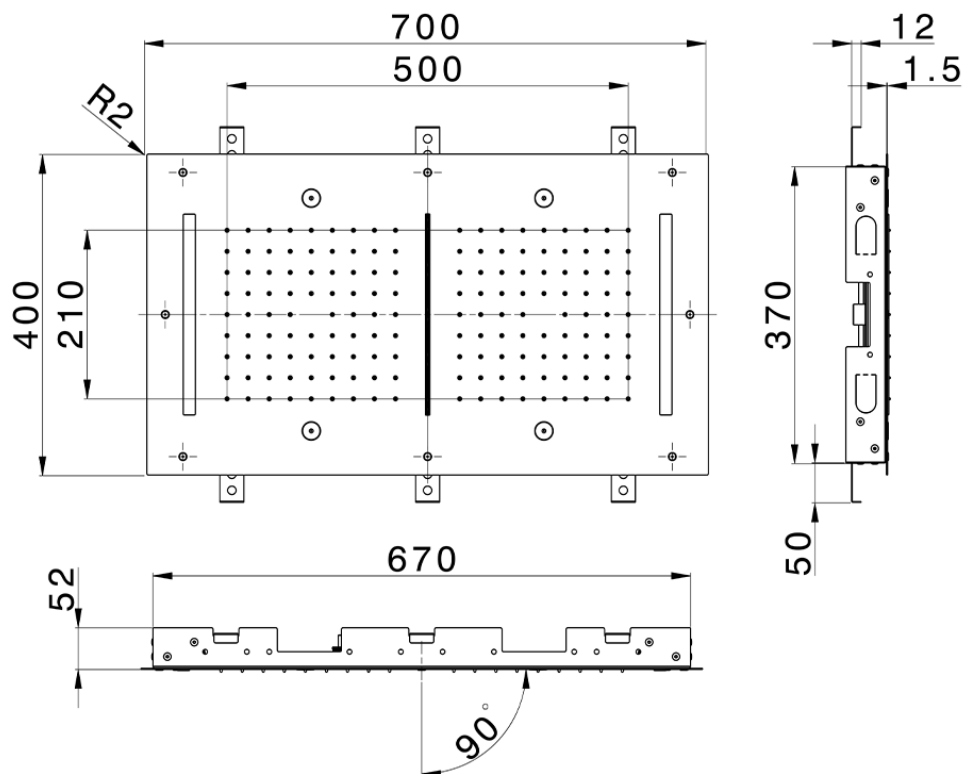

700x400 mm Chromotherapy Ceiling showerhead ZEN SHOWER_ZS0C0120

ZS0C0120

<https://en.cisal.it/700x400-mm-chromotherapy-ceiling-showerhead-zen-shower-zs0c0120>

2026-04-28