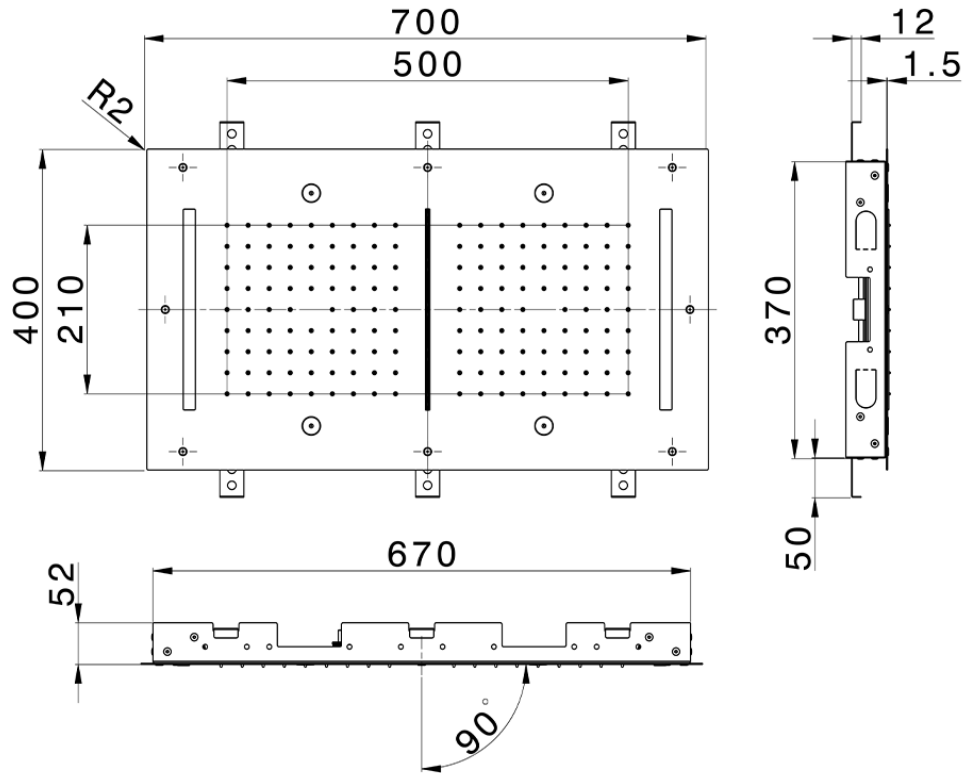

## 700x400 mm Chromotherapy Ceiling showerhead ZEN SHOWER\_ZS0C0120

ZS0C0120

<https://en.cisal.it/700x400-mm-chromotherapy-ceiling-showerhead-zen-shower-zs0c0120>

2026-05-19