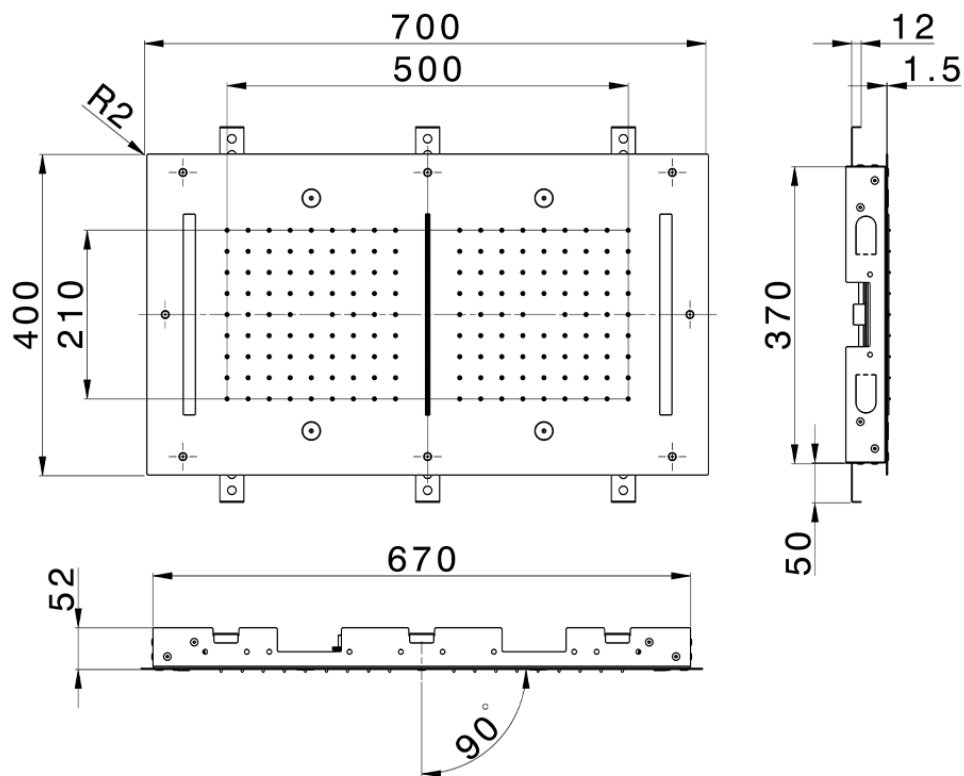

## 700x400 mm Chromotherapy Ceiling showerhead ZEN SHOWER\_ZS0C0120

ZS0C0120

<https://en.cisal.it/700x400-mm-chromotherapy-ceiling-showerhead-zen-shower-zs0c0120>

2026-06-14