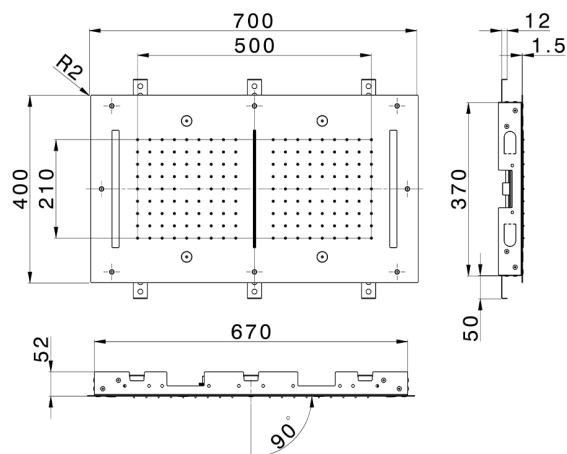

700x400 mm Chromotherapy Ceiling showerhead ZEN SHOWER_ZS0C0120

MODEL **ZS0C0120**

700x400 mm Chromotherapy Ceiling showerhead, 2 rain, spraying functions, waterfall, chromotherapy functions, with remote control included, Stainless Steel AISI 304

AVAILABLE FINISHINGS

- **D1** D1 Brushed Inox
- **40** 40 Matt Black
- **4Q** 4Q Matt White
- **5G** 5G Rose Gold
- **D2** D2 Polished Inox

CHARACTERISTICS

2026-05-19