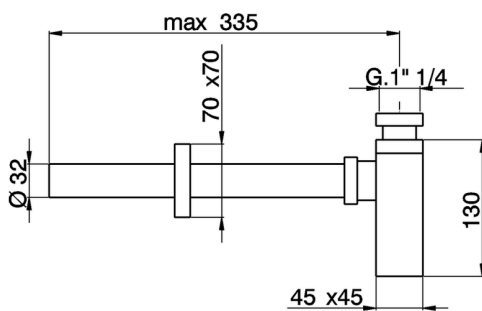

1 1/4 Minimal siphon COMPONENTS_ZA004100

MODEL **ZA004100**

1"1/4 Minimal siphon

AVAILABLE FINISHINGS

21 21 Chrome

2B 2B Polished Nickel

2F 2F Brushed Nickel

CHARACTERISTICS