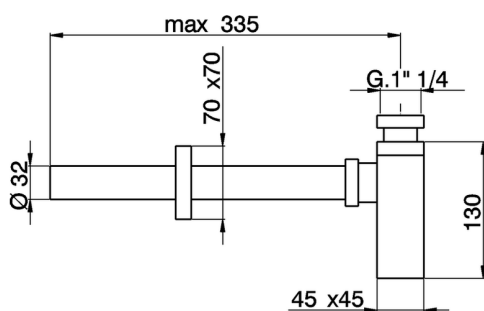

1 1/4 Minimal siphon COMPONENTS_ZA004100

MODEL **ZA004100**

1"1/4 Minimal siphon

AVAILABLE FINISHINGS

-  **21** 21 Chrome
-  **2B** 2B Polished Nickel
-  **2F** 2F Brushed Nickel

CHARACTERISTICS

2026-05-20