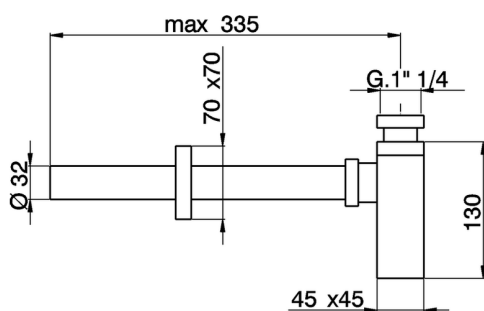

## 1 1/4 Minimal siphon COMPONENTS\_ZA004100

MODEL **ZA004100**

1"1/4 Minimal siphon

AVAILABLE FINISHINGS

-  **21** 21 Chrome
-  **2B** 2B Polished Nickel
-  **2F** 2F Brushed Nickel

CHARACTERISTICS

2026-06-13