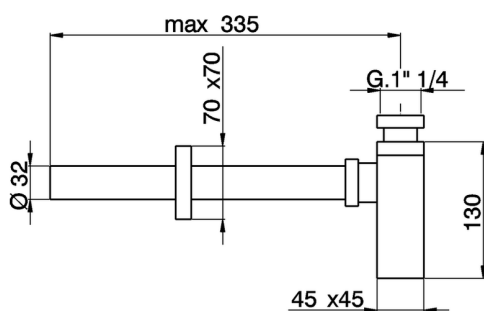

## 1 1/4 Minimal siphon COMPONENTS\_ZA004100

MODEL **ZA004100**

1"1/4 Minimal siphon

AVAILABLE FINISHINGS

**21** 21 Chrome

**2B** 2B Polished Nickel

**2F** 2F Brushed Nickel

CHARACTERISTICS