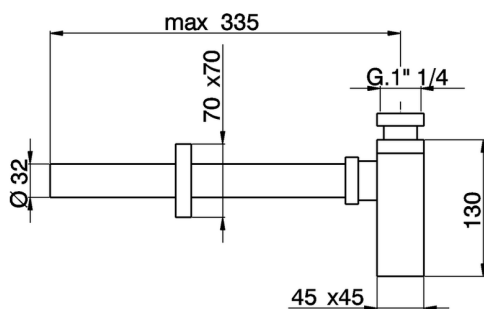

## 1 1/4 Minimal siphon COMPONENTS\_ZA004100

MODEL **ZA004100**

1"1/4 Minimal siphon

AVAILABLE FINISHINGS

-  **21** 21 Chrome
-  **2B** 2B Polished Nickel
-  **2F** 2F Brushed Nickel

CHARACTERISTICS

2026-04-09