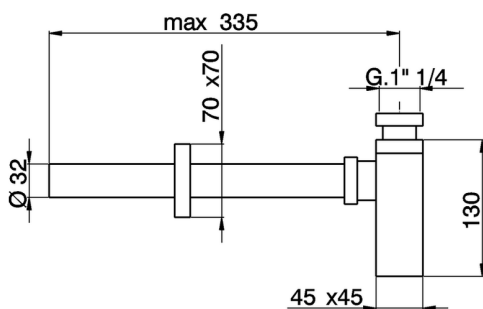

## 1 1/4 Minimal siphon COMPONENTS\_ZA004100

MODEL **ZA004100**

1"1/4 Minimal siphon

AVAILABLE FINISHINGS

-  **21** 21 Chrome
-  **2B** 2B Polished Nickel
-  **2F** 2F Brushed Nickel

CHARACTERISTICS

2026-04-30