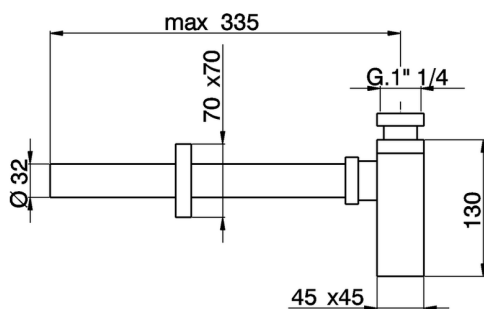

## 1 1/4 Minimal siphon COMPONENTS\_ZA004100

MODEL **ZA004100**

1"1/4 Minimal siphon

AVAILABLE FINISHINGS

-  **21** 21 Chrome
-  **2B** 2B Polished Nickel
-  **2F** 2F Brushed Nickel

CHARACTERISTICS

2026-04-08