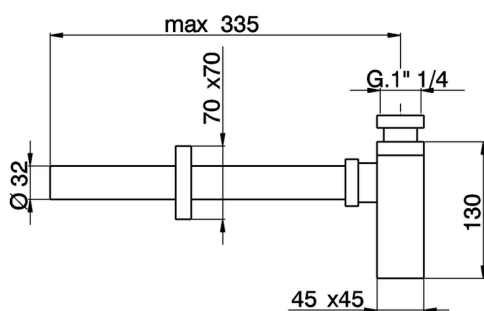

1 1/4 Minimal siphon COMPONENTS_ZA004100

MODEL **ZA004100**

1"1/4 Minimal siphon

AVAILABLE FINISHINGS

-  **21** 21 Chrome
-  **2B** 2B Polished Nickel
-  **2F** 2F Brushed Nickel

CHARACTERISTICS

2026-04-30