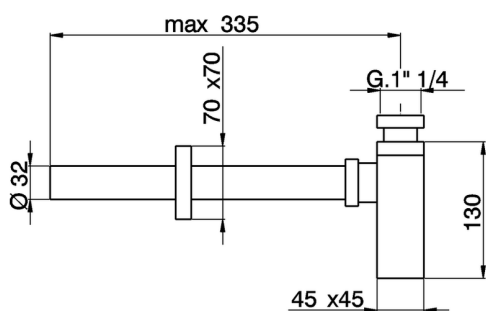

1 1/4 Minimal siphon COMPONENTS_ZA004100

MODEL **ZA004100**

1"1/4 Minimal siphon

AVAILABLE FINISHINGS

-  **21** 21 Chrome
-  **2B** 2B Polished Nickel
-  **2F** 2F Brushed Nickel

CHARACTERISTICS

2026-06-10