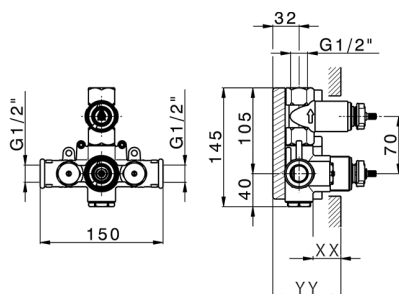

## Concealed thermostatic shower valve, 1-outlet CONCEALED\_ZA007301

MODEL **ZA007301**

Concealed thermostatic shower valve,  
1-outlet, Stopvalve with 1/2" outlet, without trim kit

AVAILABLE FINISHINGS

**04** 04 Without finishing

CHARACTERISTICS

Concealed **1**  
Cartridge Spare Parts **24.04A.PP**

**8x20 Plus P Thermostatic Valve**

Piastra/Plate/Plaque/Platte/Placa  
2-3mm: XX 25-40 YY 76-91  
10mm: XX 16-31 YY 65-80