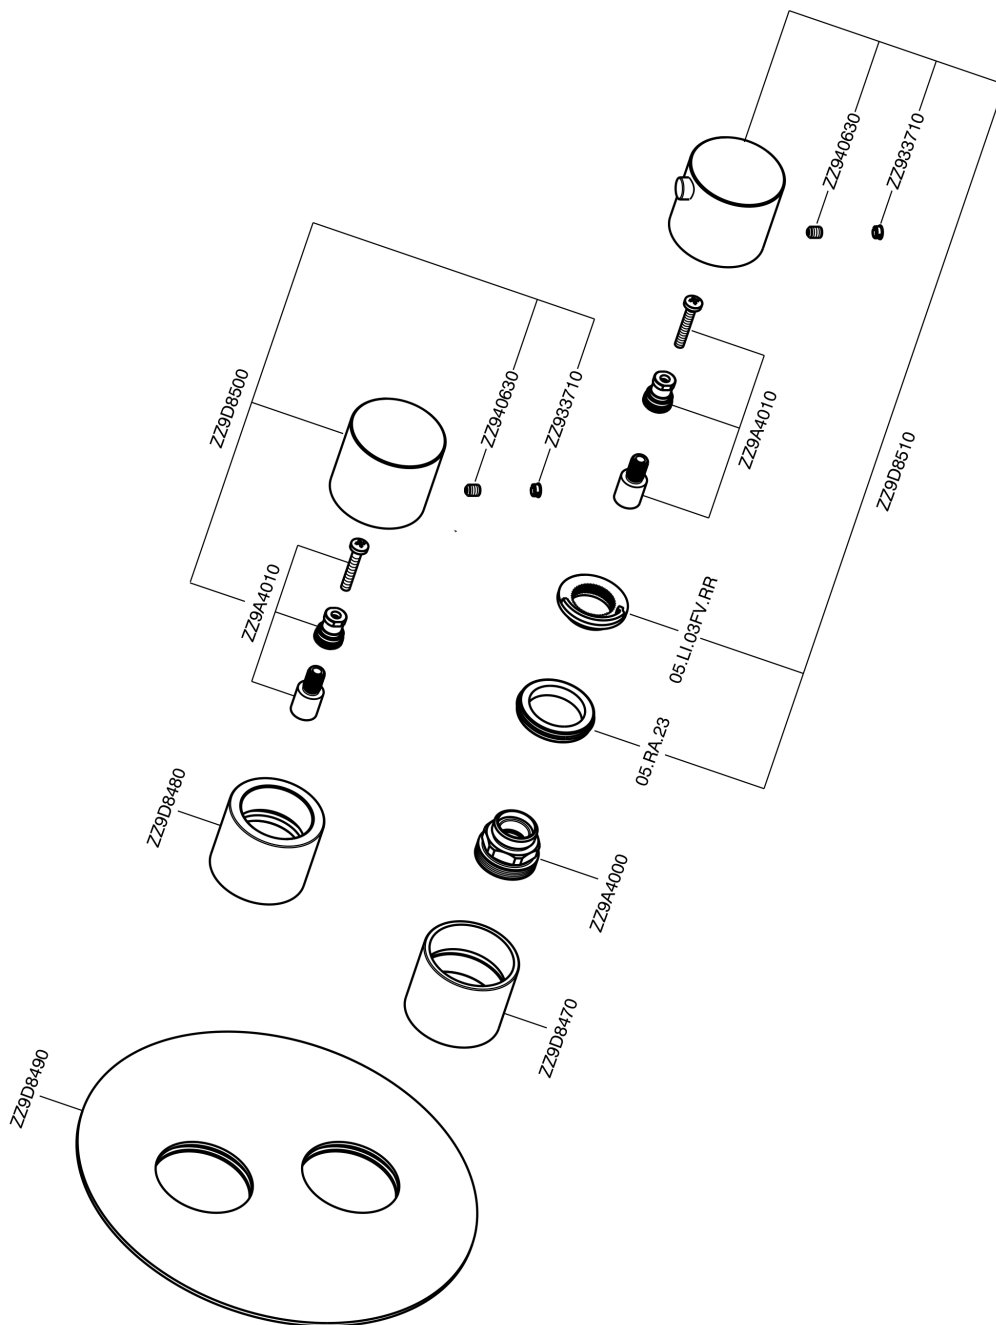

## Exposed part for con.thermo.shower valve 1-outlet SMOOTH X32\_X3007300

MODEL **X3007300**

Exposed part for con.thermo.shower valve 1-outlet, stop valve, without concealed part, for items ZA007301, with smooth handles - Inox AISI 316L

### CHARACTERISTICS

Installation **Concealed**  
 Required concealed parts **ZA007301**

## Exposed part for con.thermo.shower valve 1-outlet SMOOTH X32\_X3007300

X3007300

<https://en.cisal.it/exposed-part-for-con-thermo-shower-valve-1-outlet-smooth-x32-x3007300>

CHARACTERISTICS

Concealed **1**  
Cartridge Spare Parts **24.04A.PP**

**8x20 Plus P Thermostatic Valve**

Piastra/Plate/Plaque/Platte/Placa  
2-3mm: XX 25-40 YY 76-91  
10mm: XX 16-31 YY 65-80