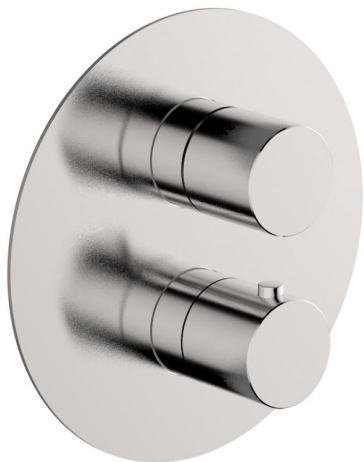

## Exposed part for con.thermo.shower valve 1-outlet SMOOTH X32\_X3007300

MODEL **X3007300**

Exposed part for con.thermo.shower valve 1-outlet, stop valve, without concealed part, for items ZA007301, with smooth handles - Inox AISI 316L

### AVAILABLE FINISHINGS

-  **D1** D1 Brushed Inox
-  **5H** 5H Dark Brass Brushed
-  **5L** 5L Brushed Black Titanium
-  **5N** 5N Brushed Rose Gold

## Exposed part for con.thermo.shower valve 1-outlet SMOOTH X32\_X3007300

X3007300

<https://en.cisal.it/exposed-part-for-con-thermo-shower-valve-1-outlet-smooth-x32-x3007300>

## Concealed thermostatic shower valve, 1-outlet CONCEALED\_ZA007301

MODEL **ZA007301**

Concealed thermostatic shower valve,  
1-outlet, Stopvalve with 1/2" outlet, without trim kit

AVAILABLE FINISHINGS

**04** 04 Without finishing