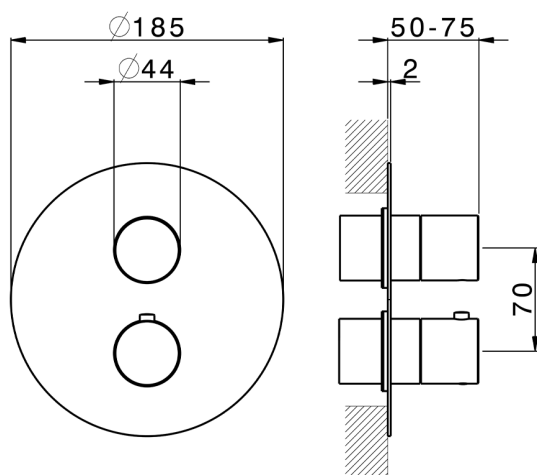

CHARACTERISTICS

Installation **Concealed**
Required concealed parts **ZA007301**

Thermostatic

The Cisal thermostatic is your personal water manager, helping you to handle, control and save water and energy.