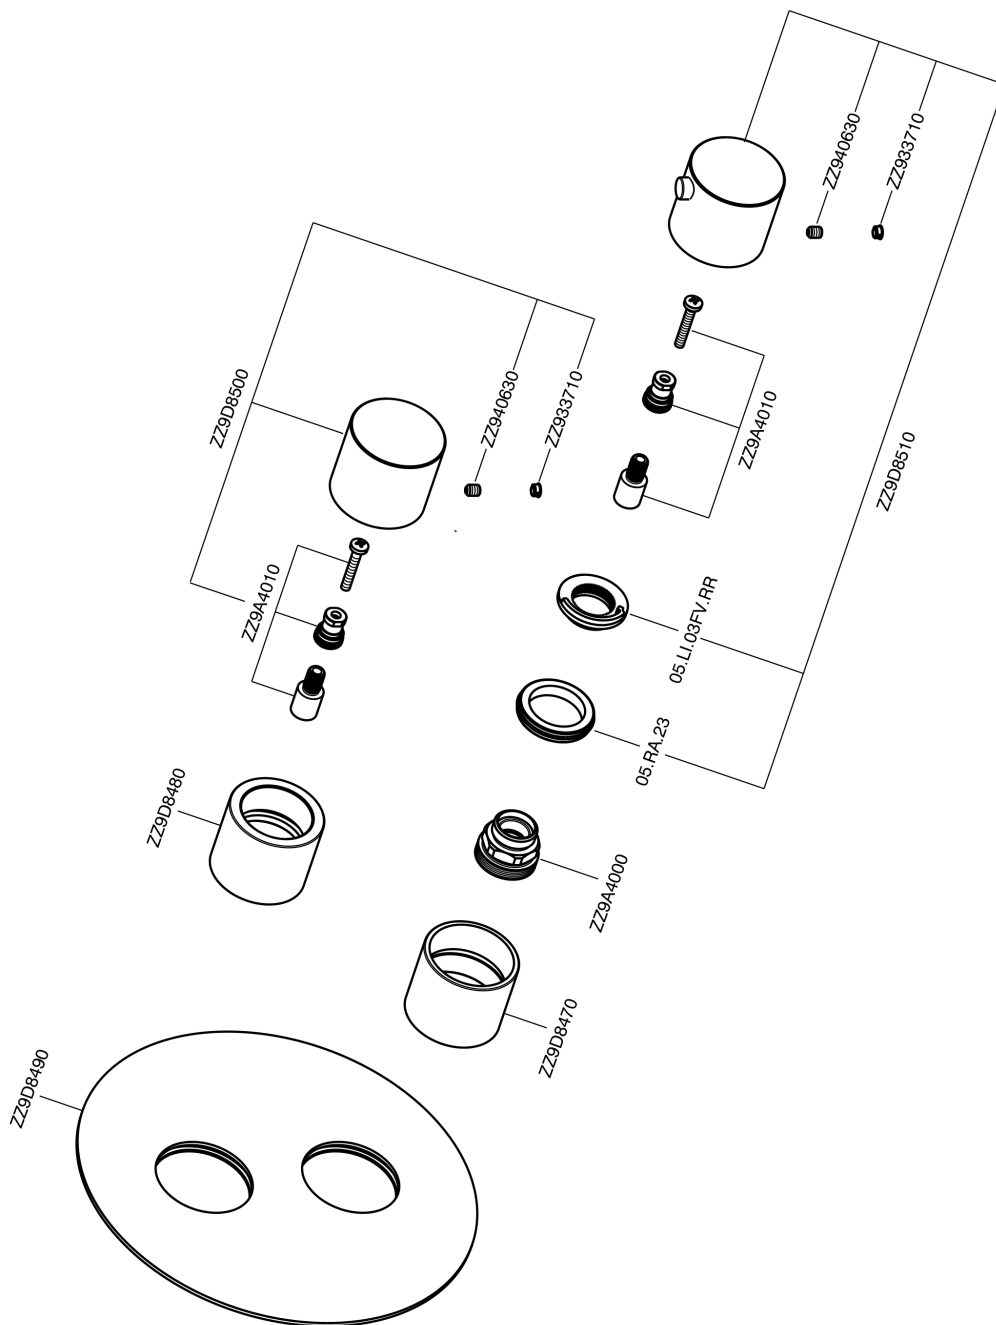

## Exposed part for con.thermo.shower valve 1-outlet SMOOTH X32\_X3007300

X3007300

<https://en.cisal.it/exposed-part-for-con-thermo-shower-valve-1-outlet-smooth-x32-x3007300>

## Concealed thermostatic shower valve, 1-outlet CONCEALED\_ZA007301

ZA007301

<https://en.cisal.it/concealed-thermostatic-shower-valve-1-outlet-concealed-za007301>

2026-04-26