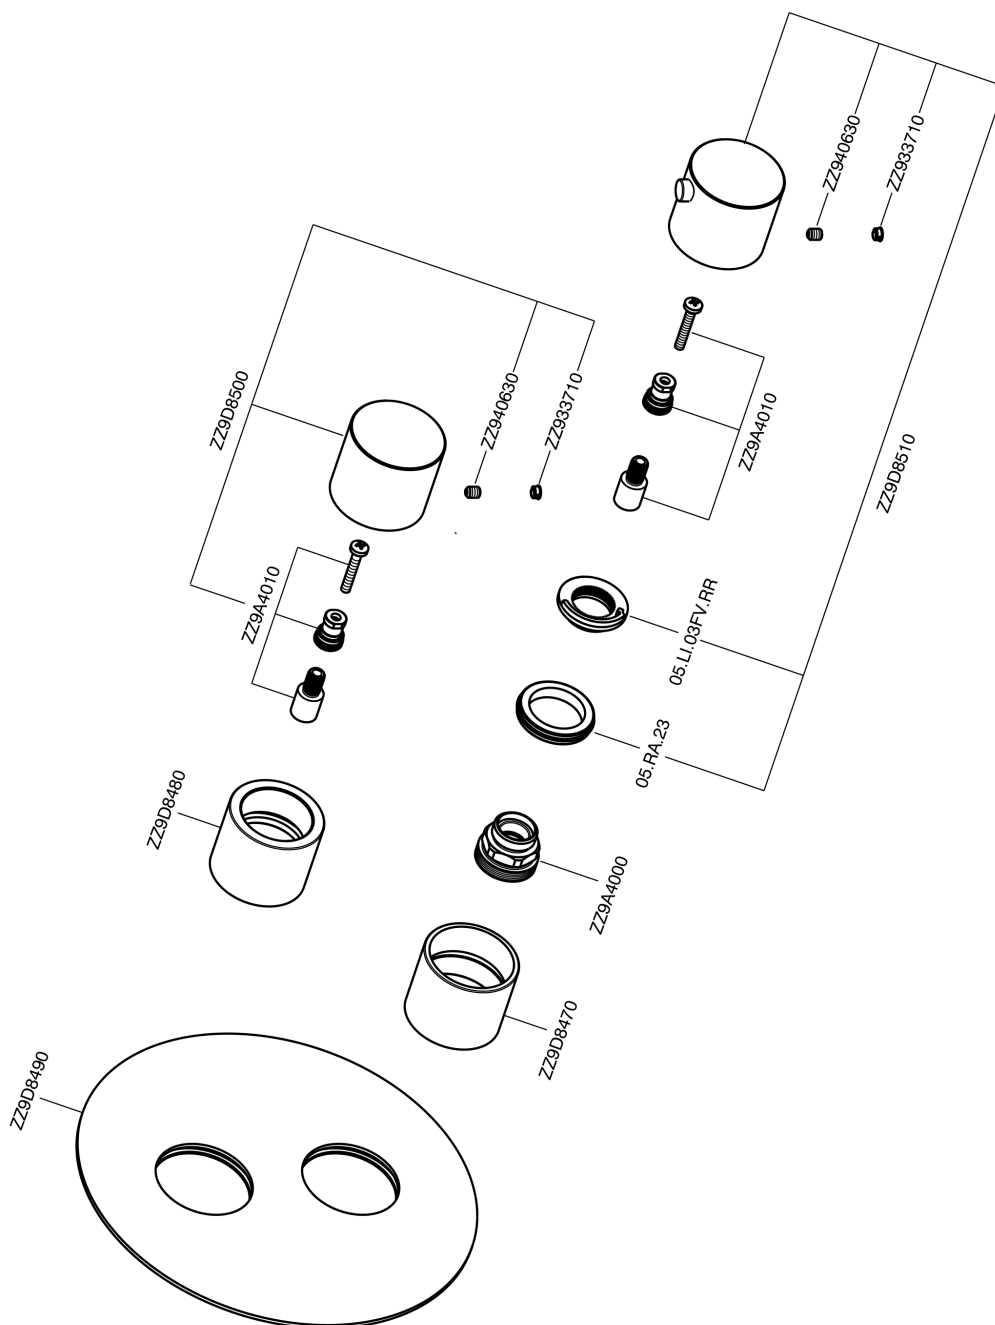

Exposed part for con.thermo.shower valve 1-outlet SMOOTH X32_X3007300

X3007300

<https://en.cisal.it/exposed-part-for-con-thermo-shower-valve-1-outlet-smooth-x32-x3007300>

Concealed thermostatic shower valve, 1-outlet CONCEALED_ZA007301

ZA007301

<https://en.cisal.it/concealed-thermostatic-shower-valve-1-outlet-concealed-za007301>

2026-05-17