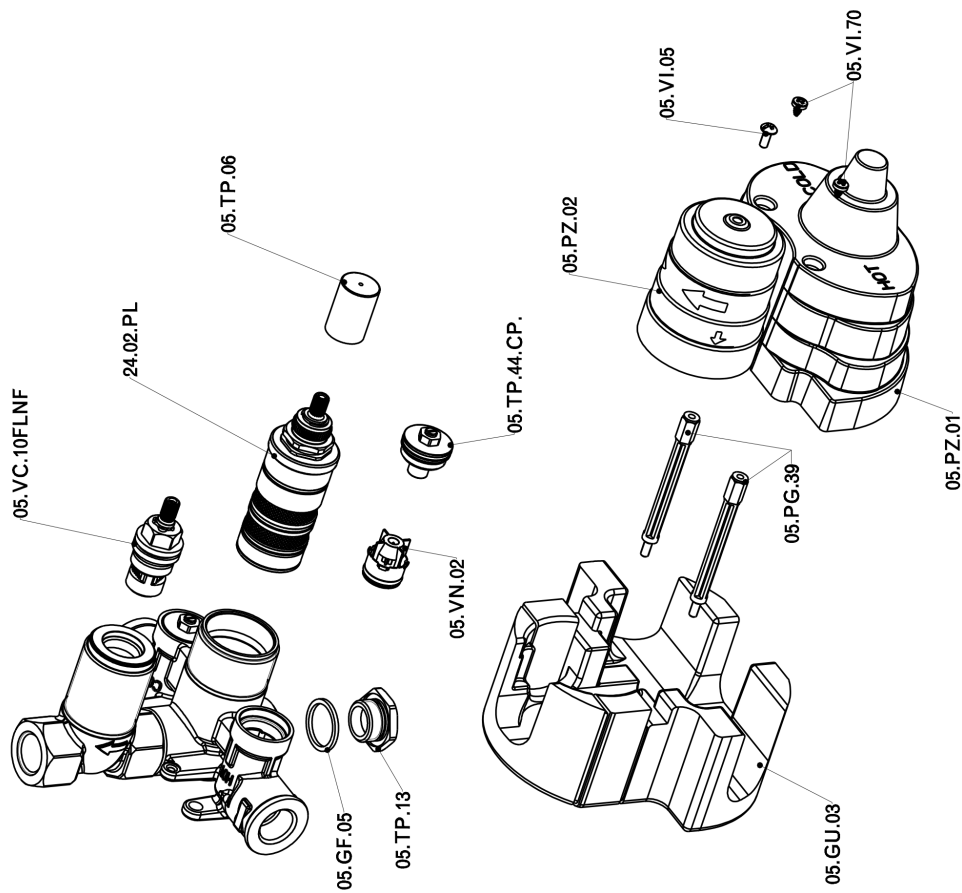

Exposed part for con.thermo.shower valve 1-outlet SMOOTH X32_X3007300

X3007300

<https://en.cisal.it/exposed-part-for-con-thermo-shower-valve-1-outlet-smooth-x32-x3007300>

Concealed thermostatic shower valve, 1-outlet CONCEALED_ZA007301

ZA007301

<https://en.cisal.it/concealed-thermostatic-shower-valve-1-outlet-concealed-za007301>

2026-05-17