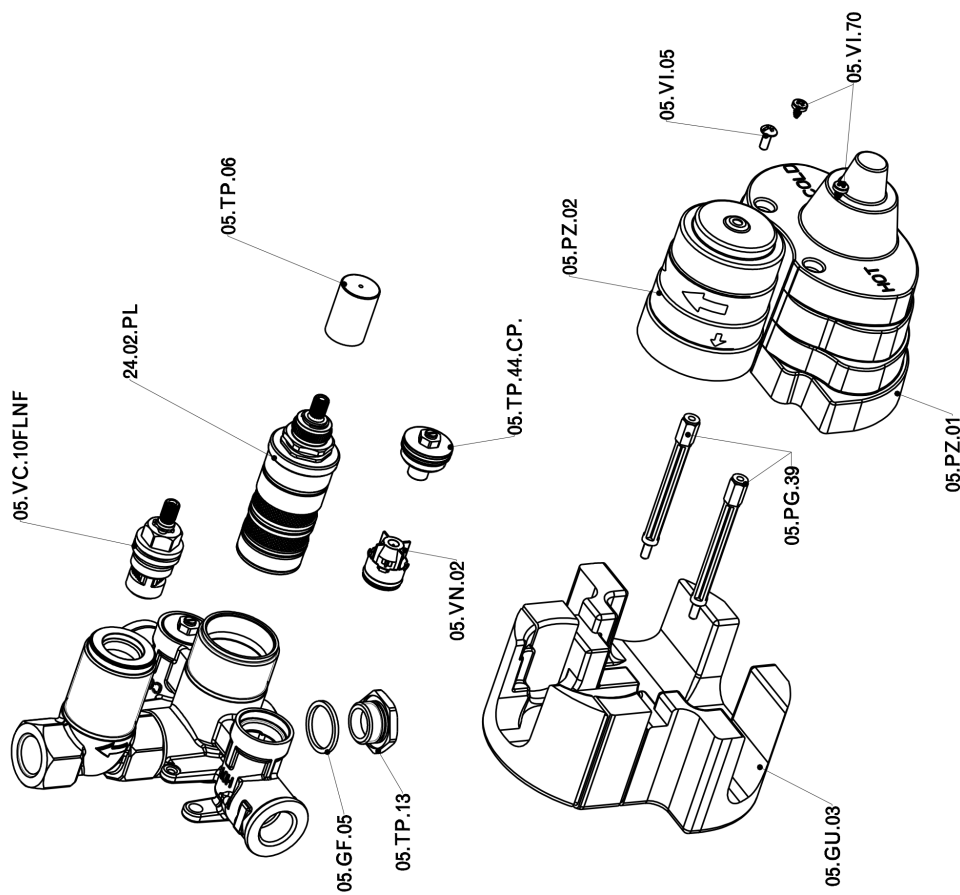

## Exposed part for con.thermo.shower valve 1-outlet SMOOTH X32\_X3007300

X3007300

<https://en.cisal.it/exposed-part-for-con-thermo-shower-valve-1-outlet-smooth-x32-x3007300>

## Concealed thermostatic shower valve, 1-outlet CONCEALED\_ZA007301

ZA007301

<https://en.cisal.it/concealed-thermostatic-shower-valve-1-outlet-concealed-za007301>

2026-04-26