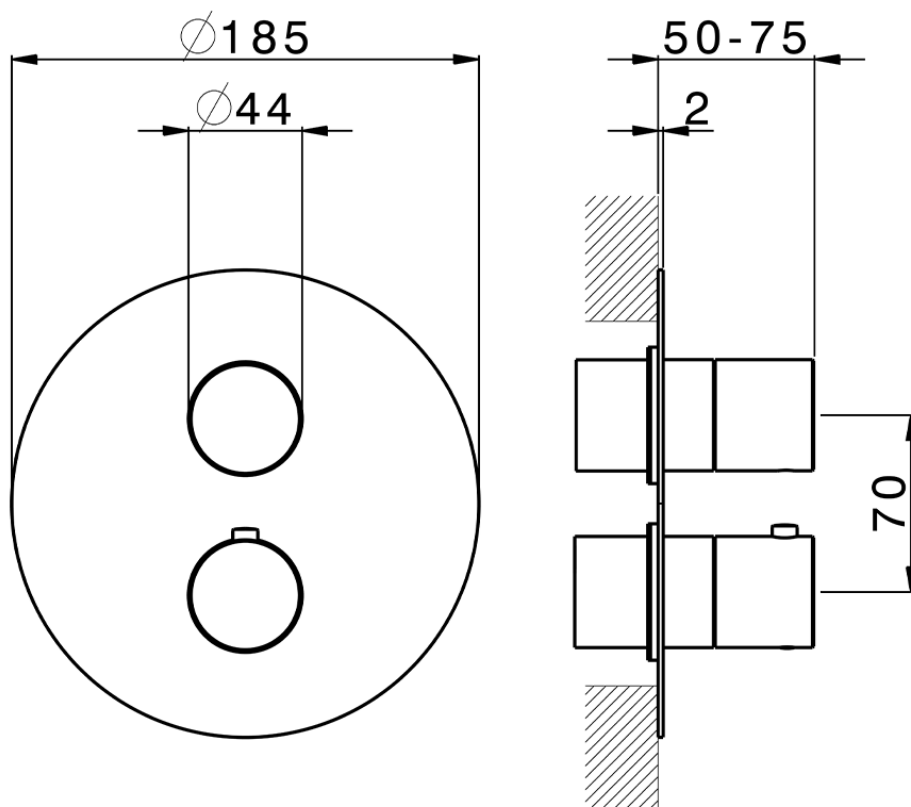

Exposed part for con.thermo.shower valve 1-outlet SMOOTH X32_X3007300

X3007300

<https://en.cisal.it/exposed-part-for-con-thermo-shower-valve-1-outlet-smooth-x32-x3007300>

Piastra/Plate/Plaque/Platte/Placa
 2-3mm: XX 25-40 YY 76-91
 10mm: XX 16-31 YY 65-80

ZA007301

<https://en.cisal.it/concealed-thermostatic-shower-valve-1-outlet-concealed-za007301>

2026-04-03