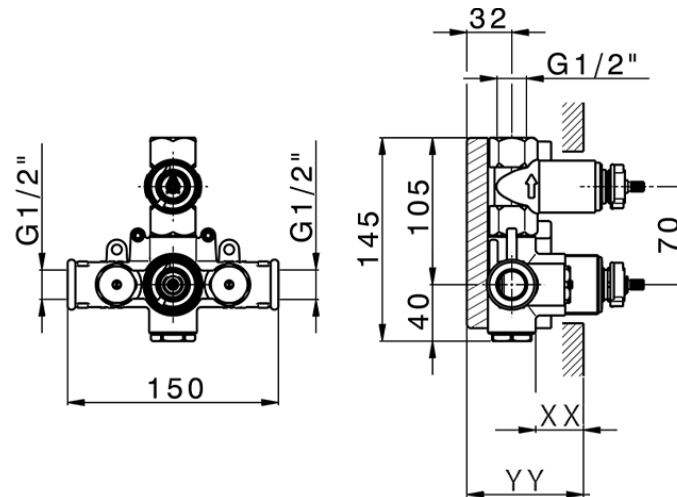

Exposed part for con.thermo.shower valve 1-outlet SMOOTH X32_X3007300

X3007300

<https://en.cisal.it/exposed-part-for-con-thermo-shower-valve-1-outlet-smooth-x32-x3007300>

Piastra/Plate/Plaque/Platte/Placa
 2-3mm: XX 25-40 YY 76-91
 10mm: XX 16-31 YY 65-80

ZA007301

<https://en.cisal.it/concealed-thermostatic-shower-valve-1-outlet-concealed-za007301>

2026-06-14