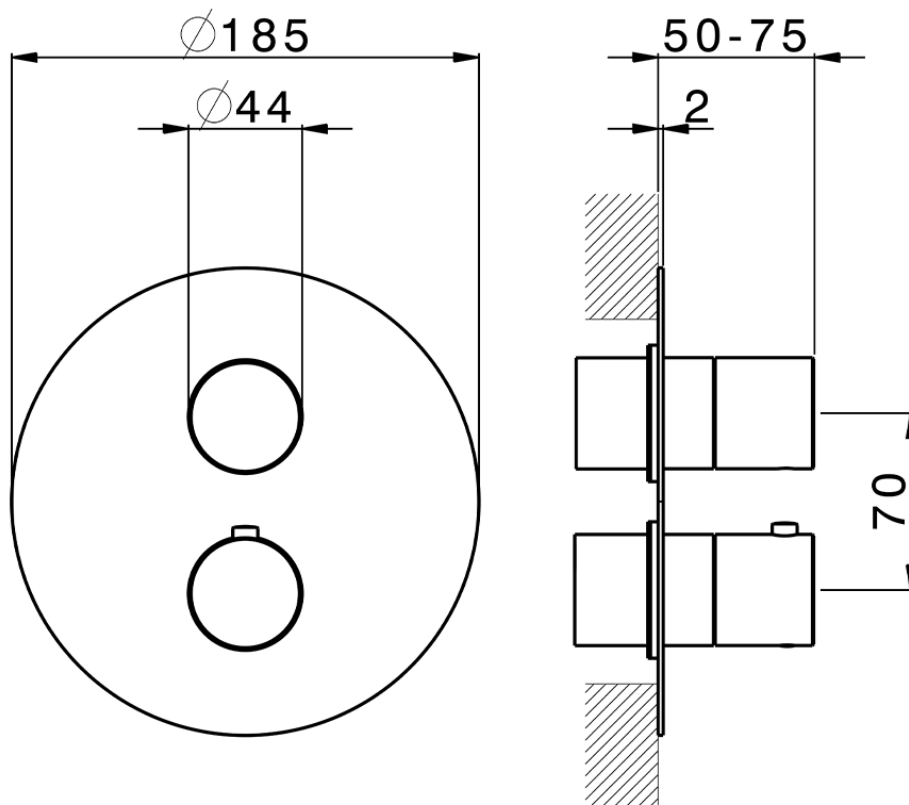

Exposed part for con.thermo.shower valve 1-outlet SMOOTH X32_X3007300

X3007300

<https://en.cisal.it/exposed-part-for-con-thermo-shower-valve-1-outlet-smooth-x32-x3007300>

Piastra/Plate/Plaque/Platte/Placa
 2-3mm: XX 25-40 YY 76-91
 10mm: XX 16-31 YY 65-80

ZA007301

<https://en.cisal.it/concealed-thermostatic-shower-valve-1-outlet-concealed-za007301>

2026-04-27