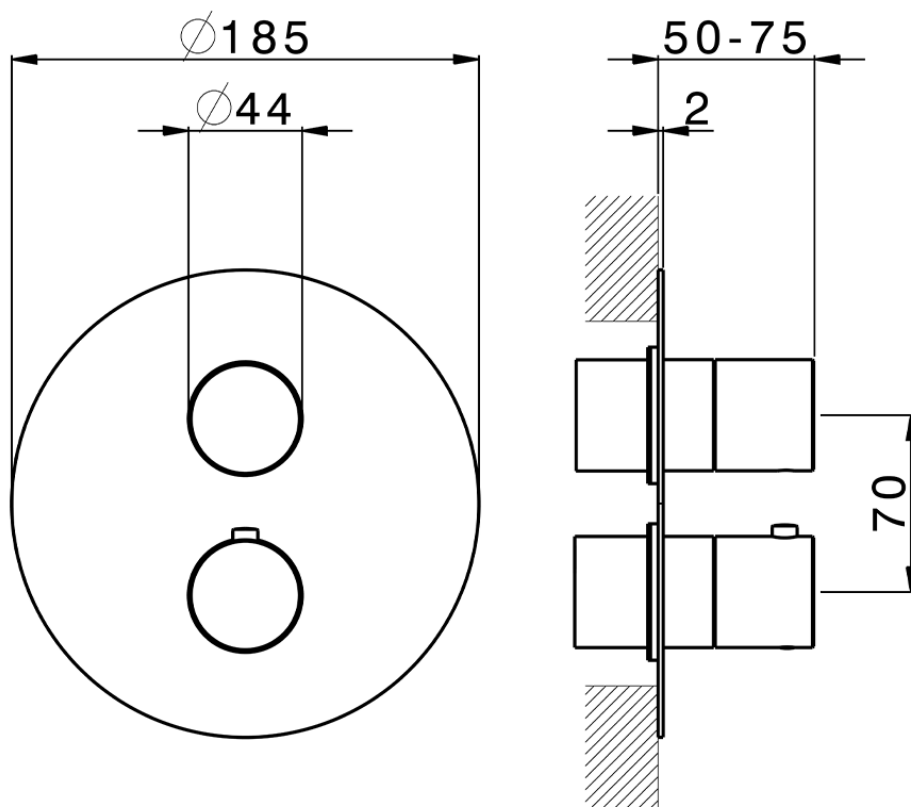

Exposed part for con.thermo.shower valve 1-outlet SMOOTH X32_X3007300

X3007300

<https://en.cisal.it/exposed-part-for-con-thermo-shower-valve-1-outlet-smooth-x32-x3007300>

Piastra/Plate/Plaque/Platte/Placa
 2-3mm: XX 25-40 YY 76-91
 10mm: XX 16-31 YY 65-80

ZA007301

<https://en.cisal.it/concealed-thermostatic-shower-valve-1-outlet-concealed-za007301>

2026-06-14