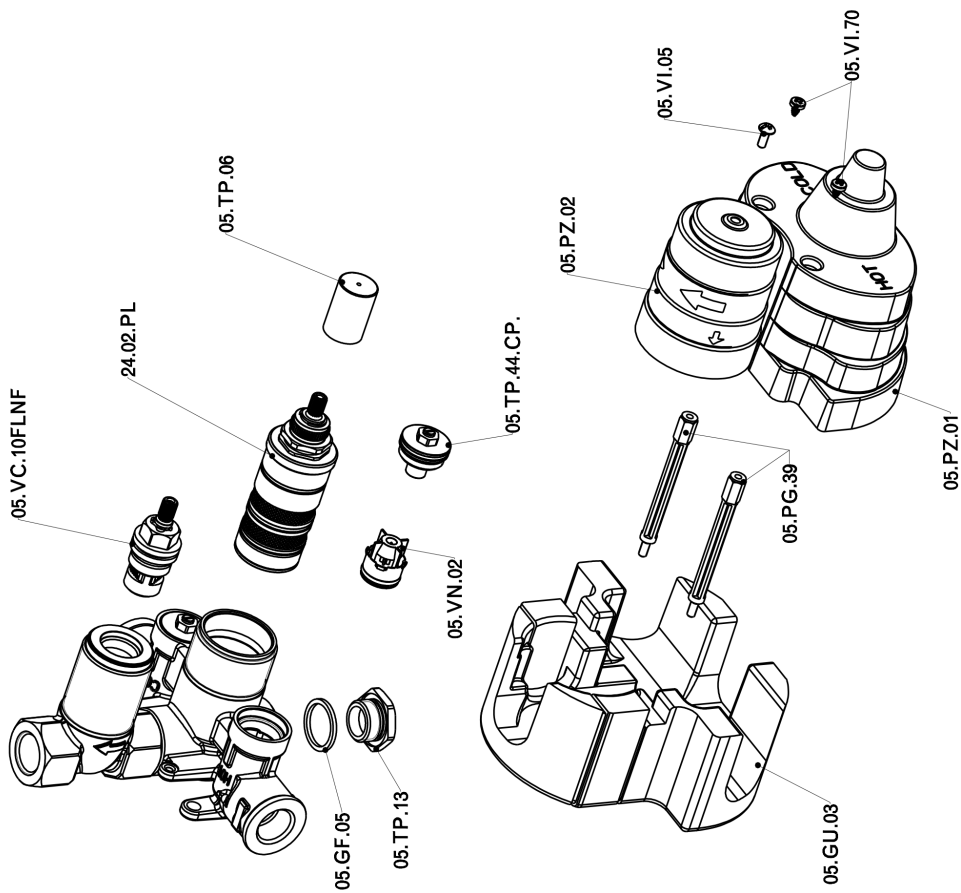

Exposed part for con.thermo.shower valve 1-outlet SMOOTH X32_X3007300

X3007300

<https://en.cisal.it/exposed-part-for-con-thermo-shower-valve-1-outlet-smooth-x32-x3007300>

Concealed thermostatic shower valve, 1-outlet CONCEALED_ZA007301

ZA007301

<https://en.cisal.it/concealed-thermostatic-shower-valve-1-outlet-concealed-za007301>

2026-07-03