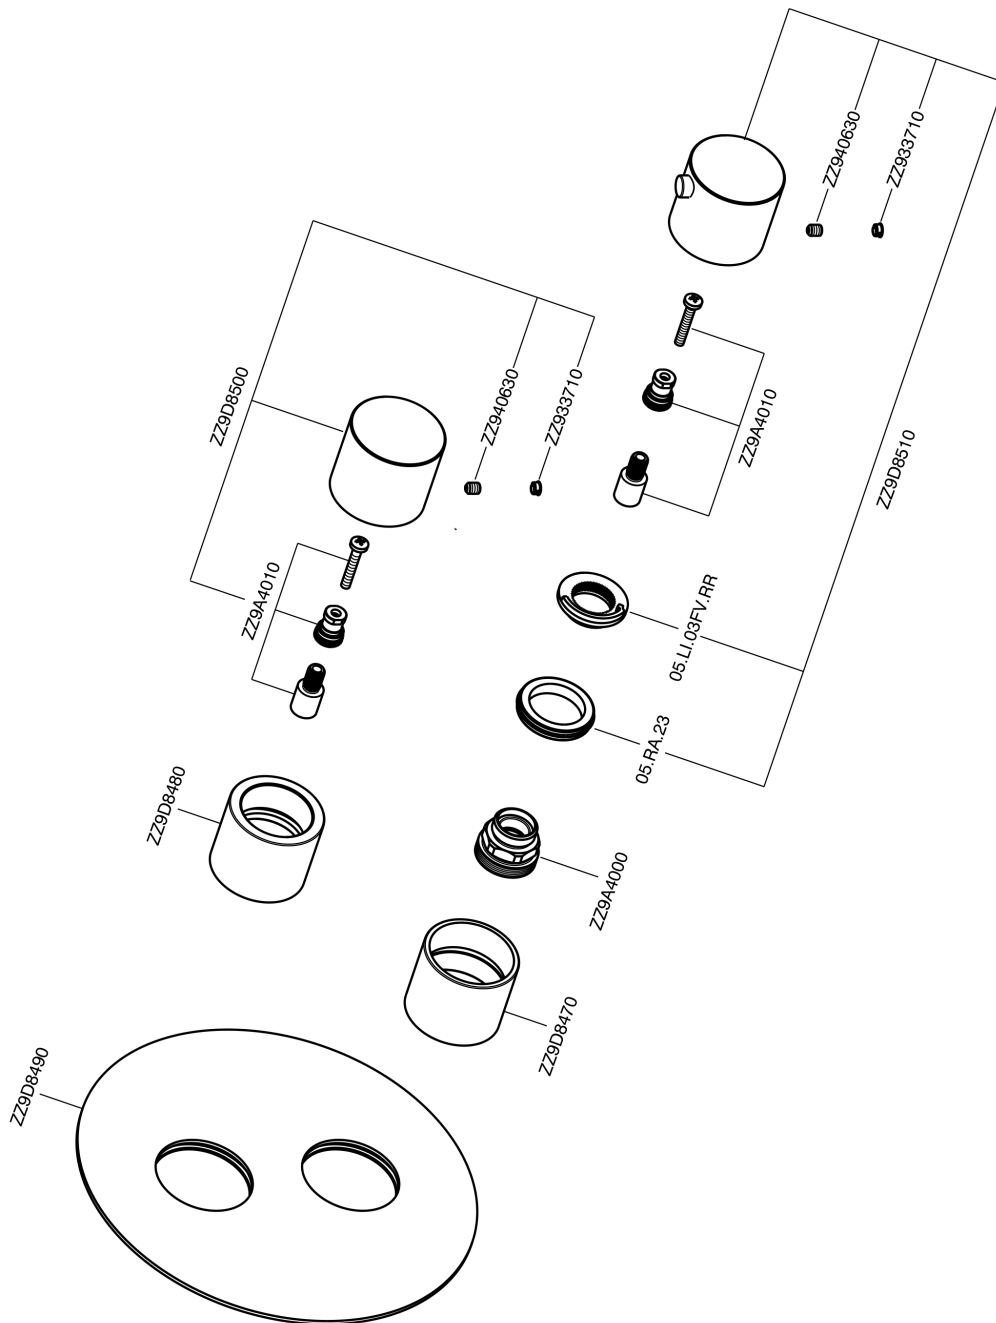

## Exposed part for con.thermo.shower valve 1-outlet SMOOTH X32\_X3007300

X3007300

<https://en.cisal.it/exposed-part-for-con-thermo-shower-valve-1-outlet-smooth-x32-x3007300>

## Concealed thermostatic shower valve, 1-outlet CONCEALED\_ZA007301

ZA007301

<https://en.cisal.it/concealed-thermostatic-shower-valve-1-outlet-concealed-za007301>

2026-04-25