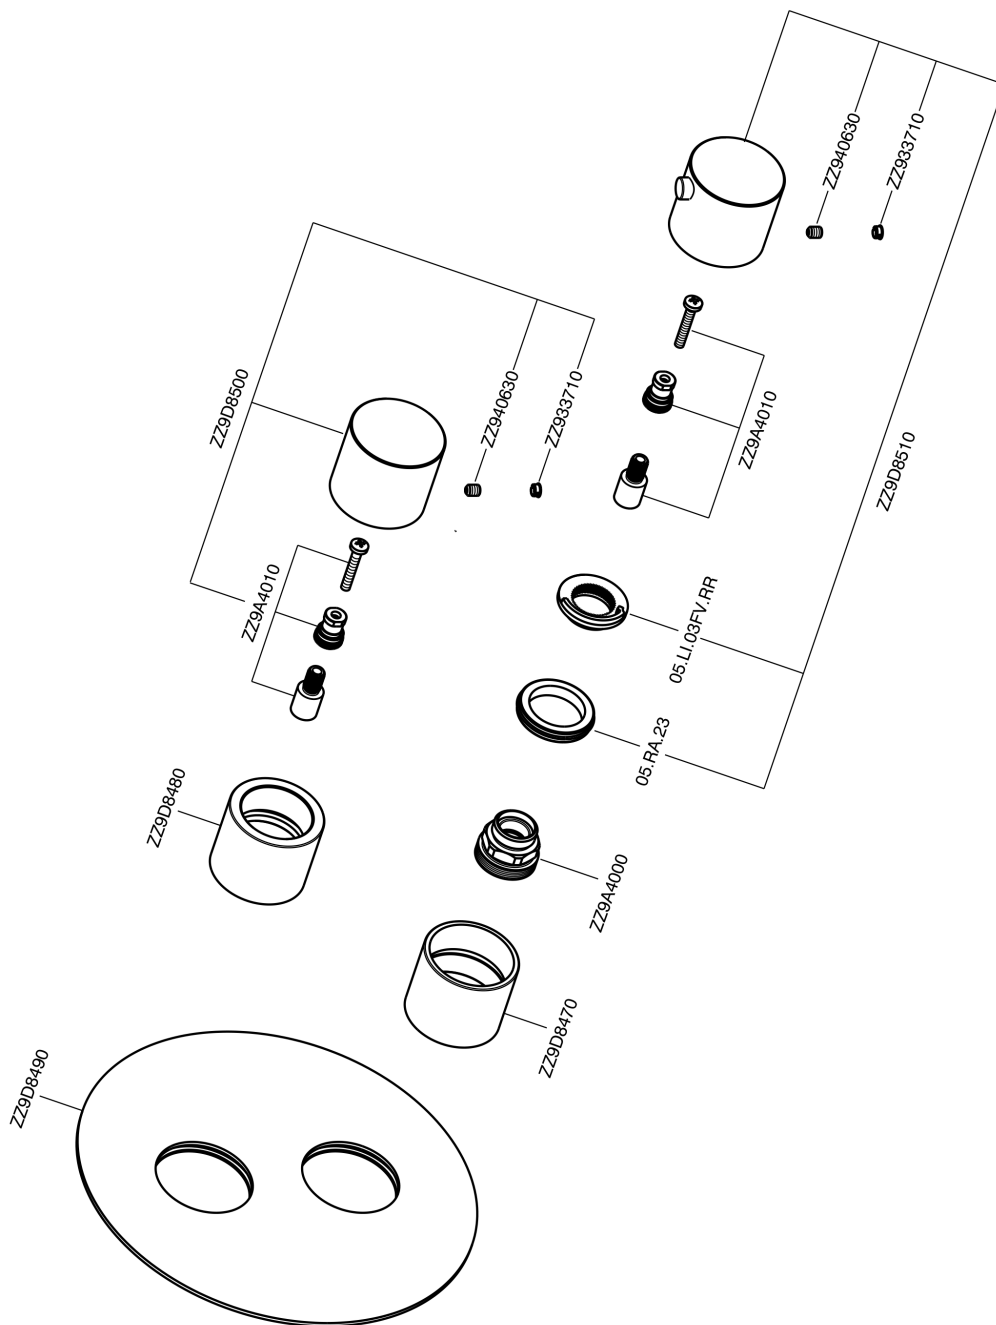

Exposed part for con.thermo.shower valve 1-outlet SMOOTH X32_X3007300

X3007300

<https://en.cisal.it/exposed-part-for-con-thermo-shower-valve-1-outlet-smooth-x32-x3007300>

Concealed thermostatic shower valve, 1-outlet CONCEALED_ZA007301

ZA007301

<https://en.cisal.it/concealed-thermostatic-shower-valve-1-outlet-concealed-za007301>

2026-07-03