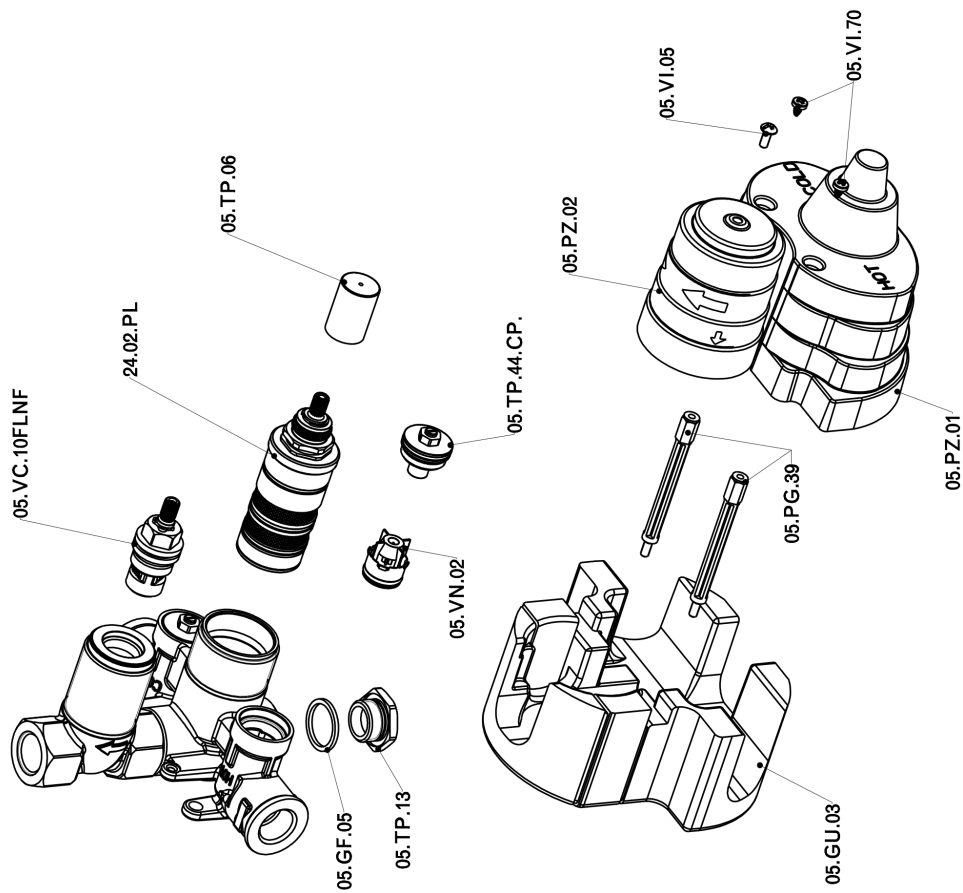

## Exposed part for con.thermo.shower valve 1-outlet SMOOTH X32\_X3007300

X3007300

<https://en.cisal.it/exposed-part-for-con-thermo-shower-valve-1-outlet-smooth-x32-x3007300>

## Concealed thermostatic shower valve, 1-outlet CONCEALED\_ZA007301

ZA007301

<https://en.cisal.it/concealed-thermostatic-shower-valve-1-outlet-concealed-za007301>

2026-04-25