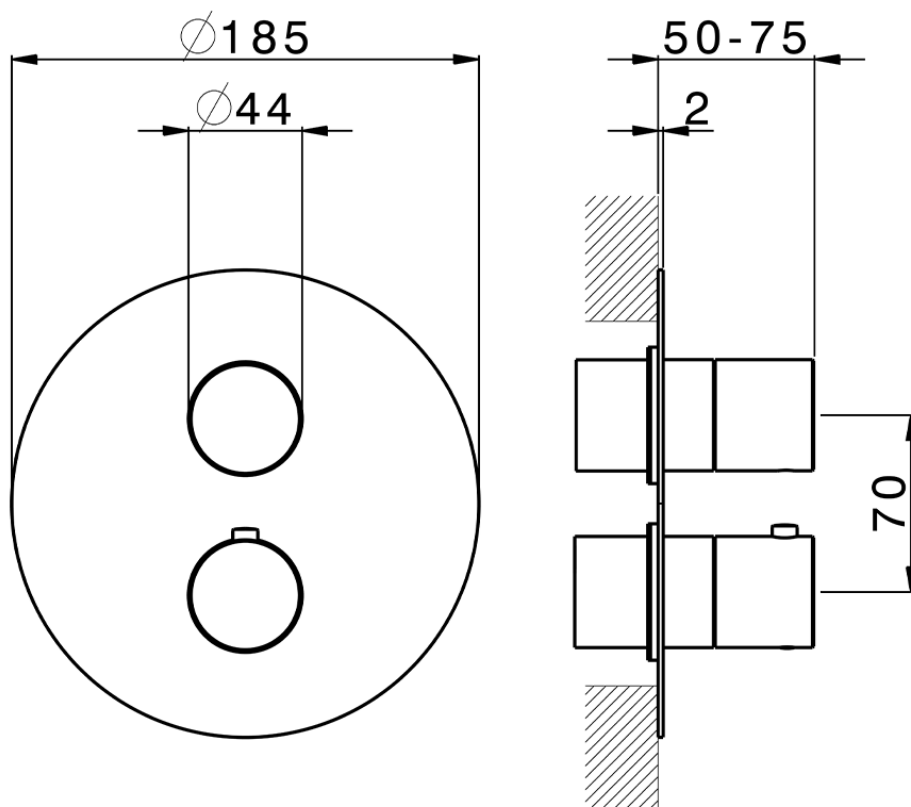

Exposed part for con.thermo.shower valve 1-outlet SMOOTH X32_X3007300

X3007300

<https://en.cisal.it/exposed-part-for-con-thermo-shower-valve-1-outlet-smooth-x32-x3007300>

Piastra/Plate/Plaque/Platte/Placa
 2-3mm: XX 25-40 YY 76-91
 10mm: XX 16-31 YY 65-80

ZA007301

<https://en.cisal.it/concealed-thermostatic-shower-valve-1-outlet-concealed-za007301>

2026-04-25