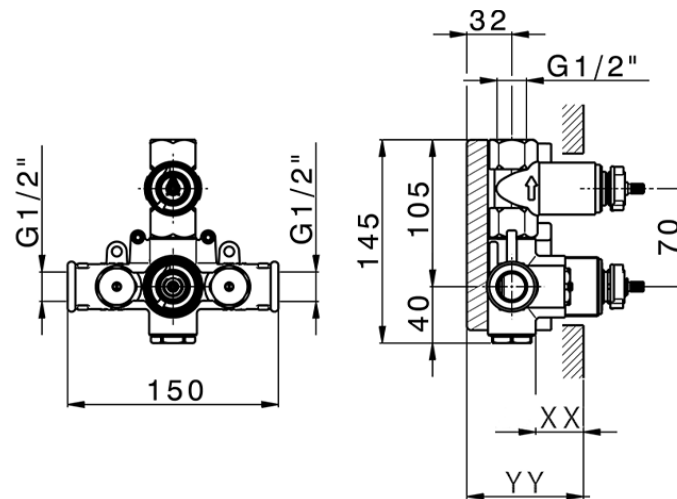

Exposed part for con.thermo.shower valve 1-outlet SMOOTH X32_X3007300

X3007300

<https://en.cisal.it/exposed-part-for-con-thermo-shower-valve-1-outlet-smooth-x32-x3007300>

Piastra/Plate/Plaque/Platte/Placa
 2-3mm: XX 25-40 YY 76-91
 10mm: XX 16-31 YY 65-80

ZA007301

<https://en.cisal.it/concealed-thermostatic-shower-valve-1-outlet-concealed-za007301>

2026-06-13