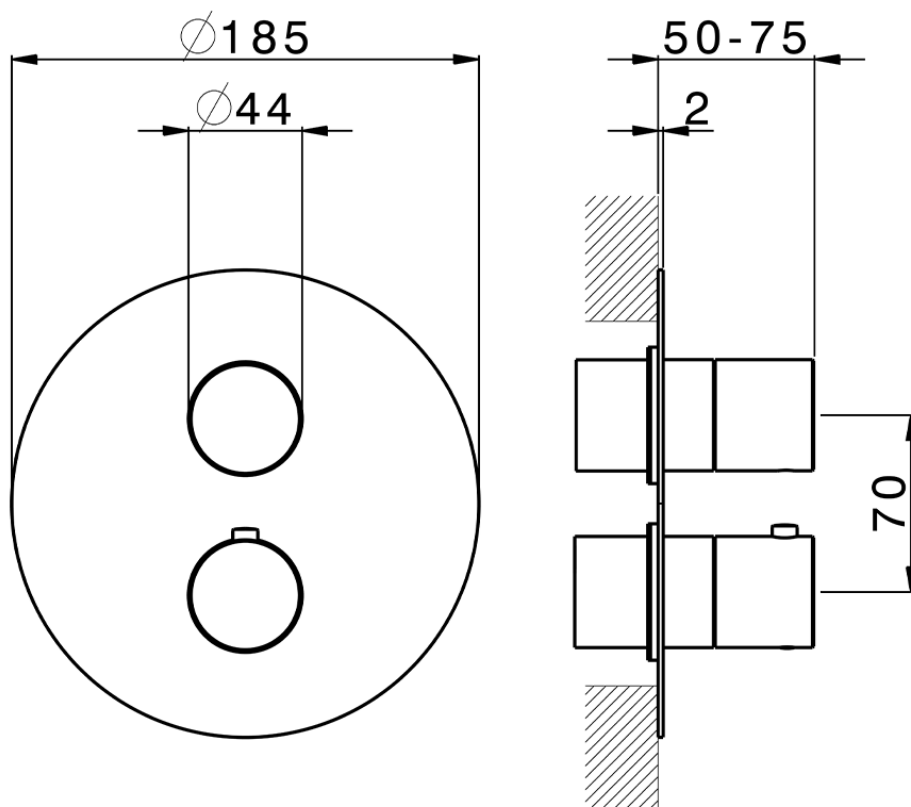

Exposed part for con.thermo.shower valve 1-outlet SMOOTH X32_X3007300

X3007300

<https://en.cisal.it/exposed-part-for-con-thermo-shower-valve-1-outlet-smooth-x32-x3007300>

Piastra/Plate/Plaque/Platte/Placa
 2-3mm: XX 25-40 YY 76-91
 10mm: XX 16-31 YY 65-80

ZA007301

<https://en.cisal.it/concealed-thermostatic-shower-valve-1-outlet-concealed-za007301>

2026-07-03