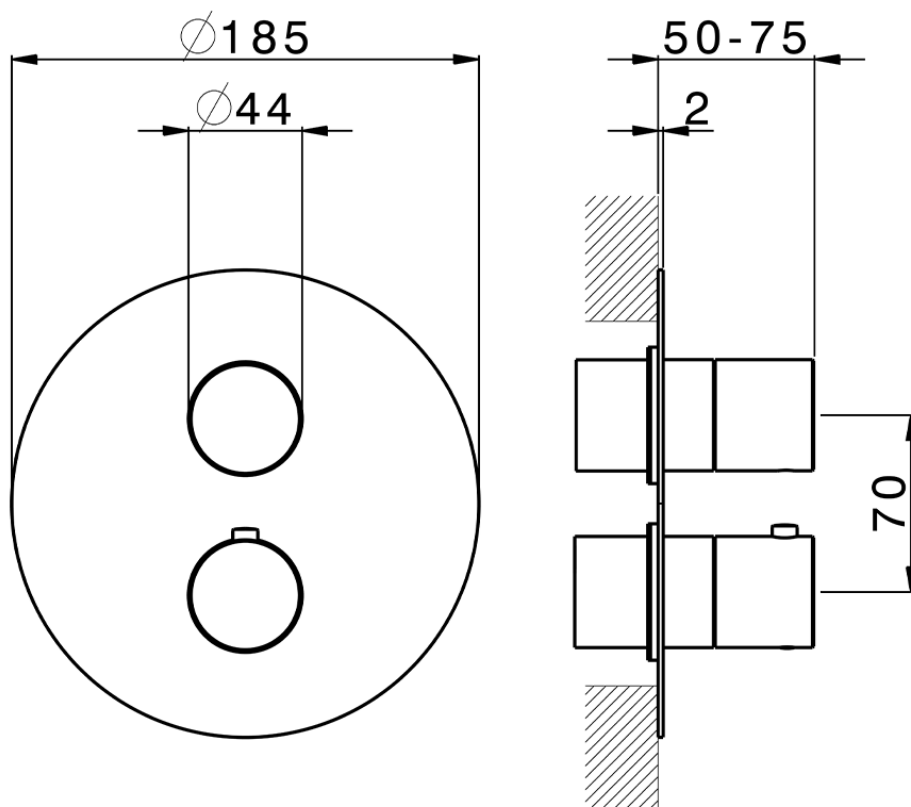

Exposed part for con.thermo.shower valve 1-outlet SMOOTH X32_X3007300

X3007300

<https://en.cisal.it/exposed-part-for-con-thermo-shower-valve-1-outlet-smooth-x32-x3007300>

Piastra/Plate/Plaque/Platte/Placa
 2-3mm: XX 25-40 YY 76-91
 10mm: XX 16-31 YY 65-80

ZA007301

<https://en.cisal.it/concealed-thermostatic-shower-valve-1-outlet-concealed-za007301>

2026-06-13