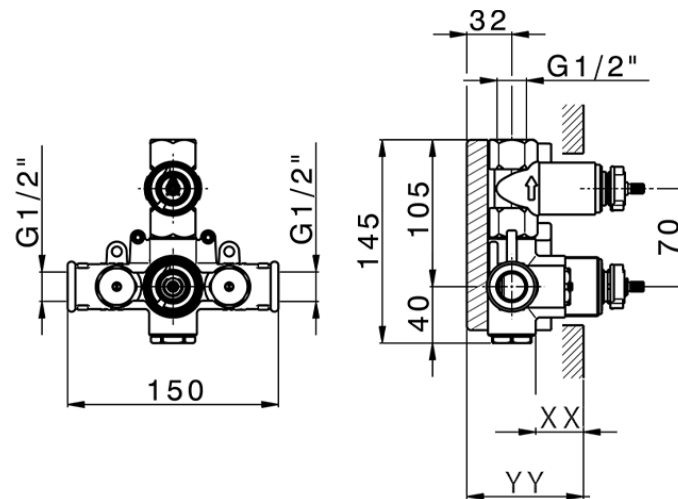

Exposed part for con.thermo.shower valve 1-outlet SMOOTH X32_X3007300

X3007300

<https://en.cisal.it/exposed-part-for-con-thermo-shower-valve-1-outlet-smooth-x32-x3007300>

Piastra/Plate/Plaque/Platte/Placa
 2-3mm: XX 25-40 YY 76-91
 10mm: XX 16-31 YY 65-80

ZA007301

<https://en.cisal.it/concealed-thermostatic-shower-valve-1-outlet-concealed-za007301>

2026-06-10