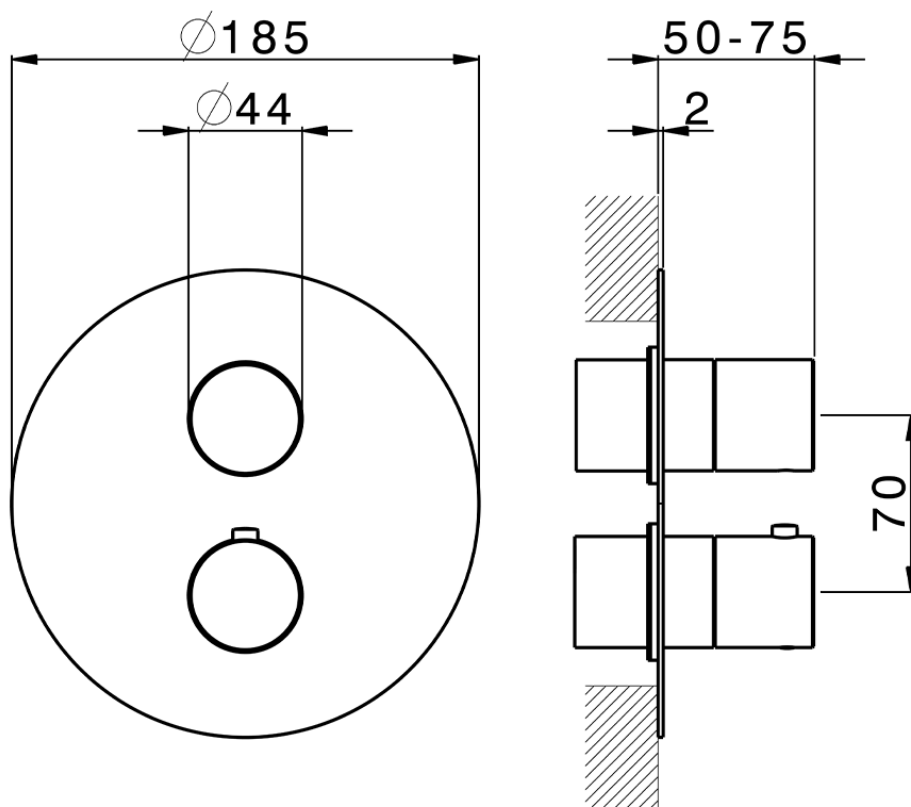

Exposed part for con.thermo.shower valve 1-outlet SMOOTH X32_X3007300

X3007300

<https://en.cisal.it/exposed-part-for-con-thermo-shower-valve-1-outlet-smooth-x32-x3007300>

Piastra/Plate/Plaque/Platte/Placa
 2-3mm: XX 25-40 YY 76-91
 10mm: XX 16-31 YY 65-80

ZA007301

<https://en.cisal.it/concealed-thermostatic-shower-valve-1-outlet-concealed-za007301>

2026-06-10