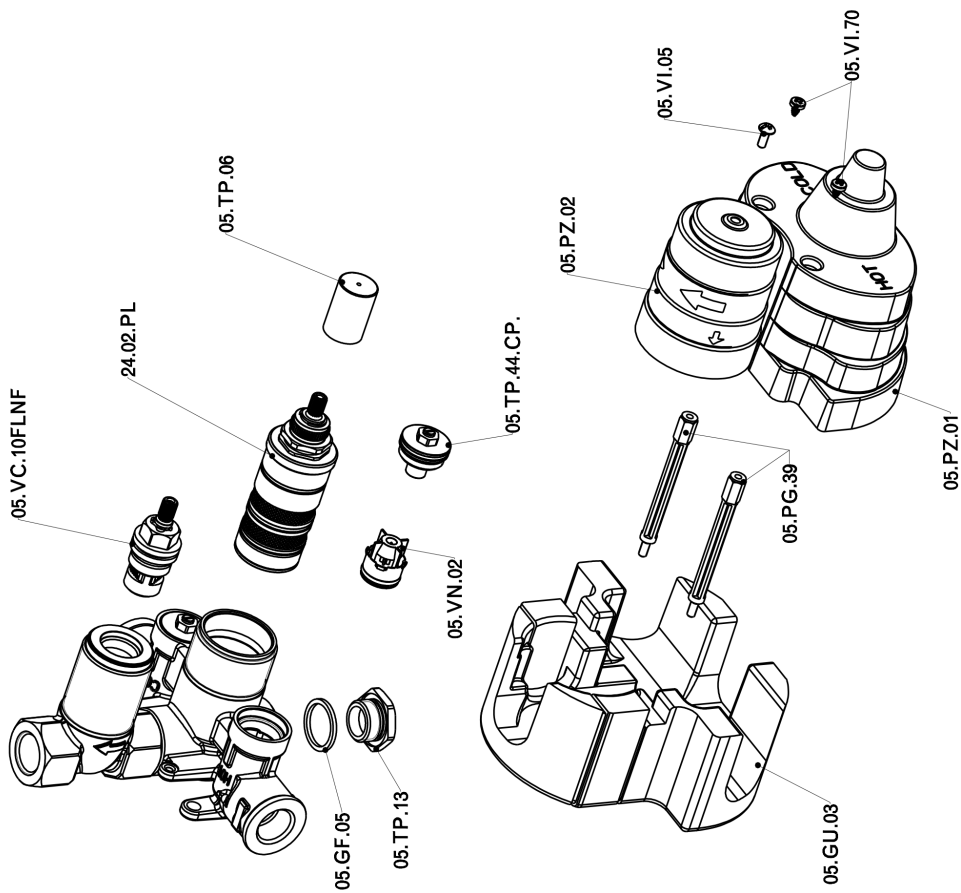

Exposed part for con.thermo.shower valve 1-outlet SMOOTH X32_X3007300

X3007300

<https://en.cisal.it/exposed-part-for-con-thermo-shower-valve-1-outlet-smooth-x32-x3007300>

Concealed thermostatic shower valve, 1-outlet CONCEALED_ZA007301

ZA007301

<https://en.cisal.it/concealed-thermostatic-shower-valve-1-outlet-concealed-za007301>

2026-06-08