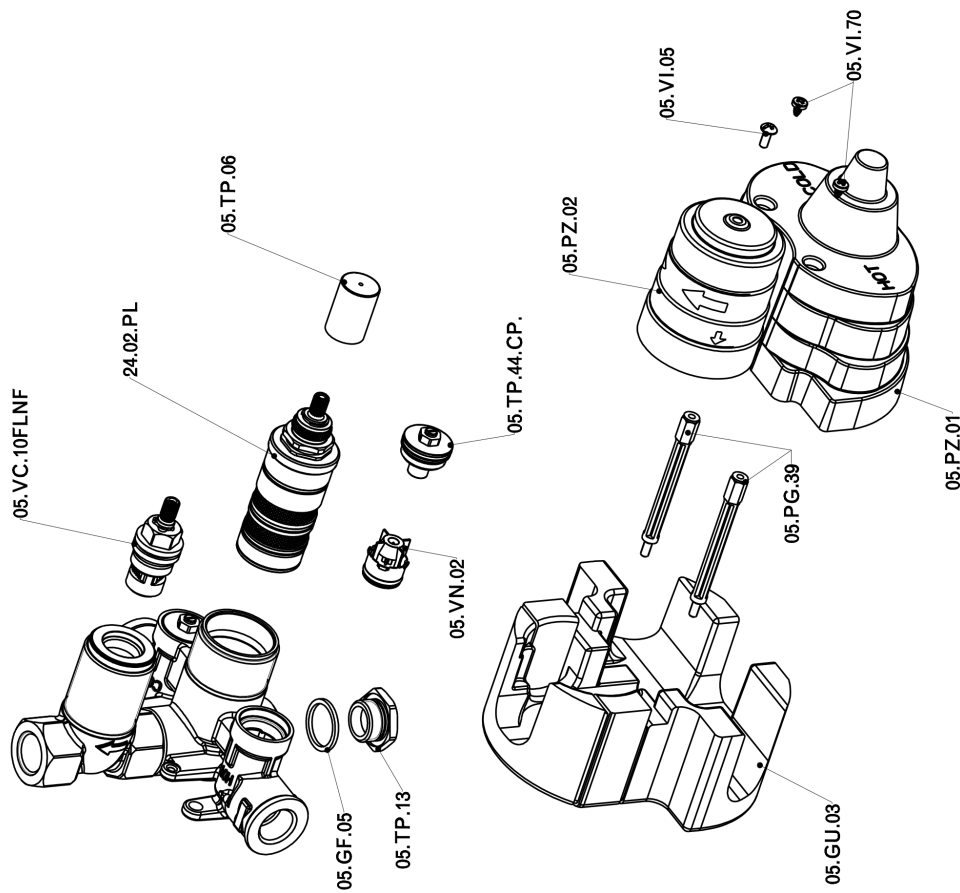

## Exposed part for con.thermo.shower valve 1-outlet SMOOTH X32\_X3007300

X3007300

<https://en.cisal.it/exposed-part-for-con-thermo-shower-valve-1-outlet-smooth-x32-x3007300>

## Concealed thermostatic shower valve, 1-outlet CONCEALED\_ZA007301

ZA007301

<https://en.cisal.it/concealed-thermostatic-shower-valve-1-outlet-concealed-za007301>

2026-04-03