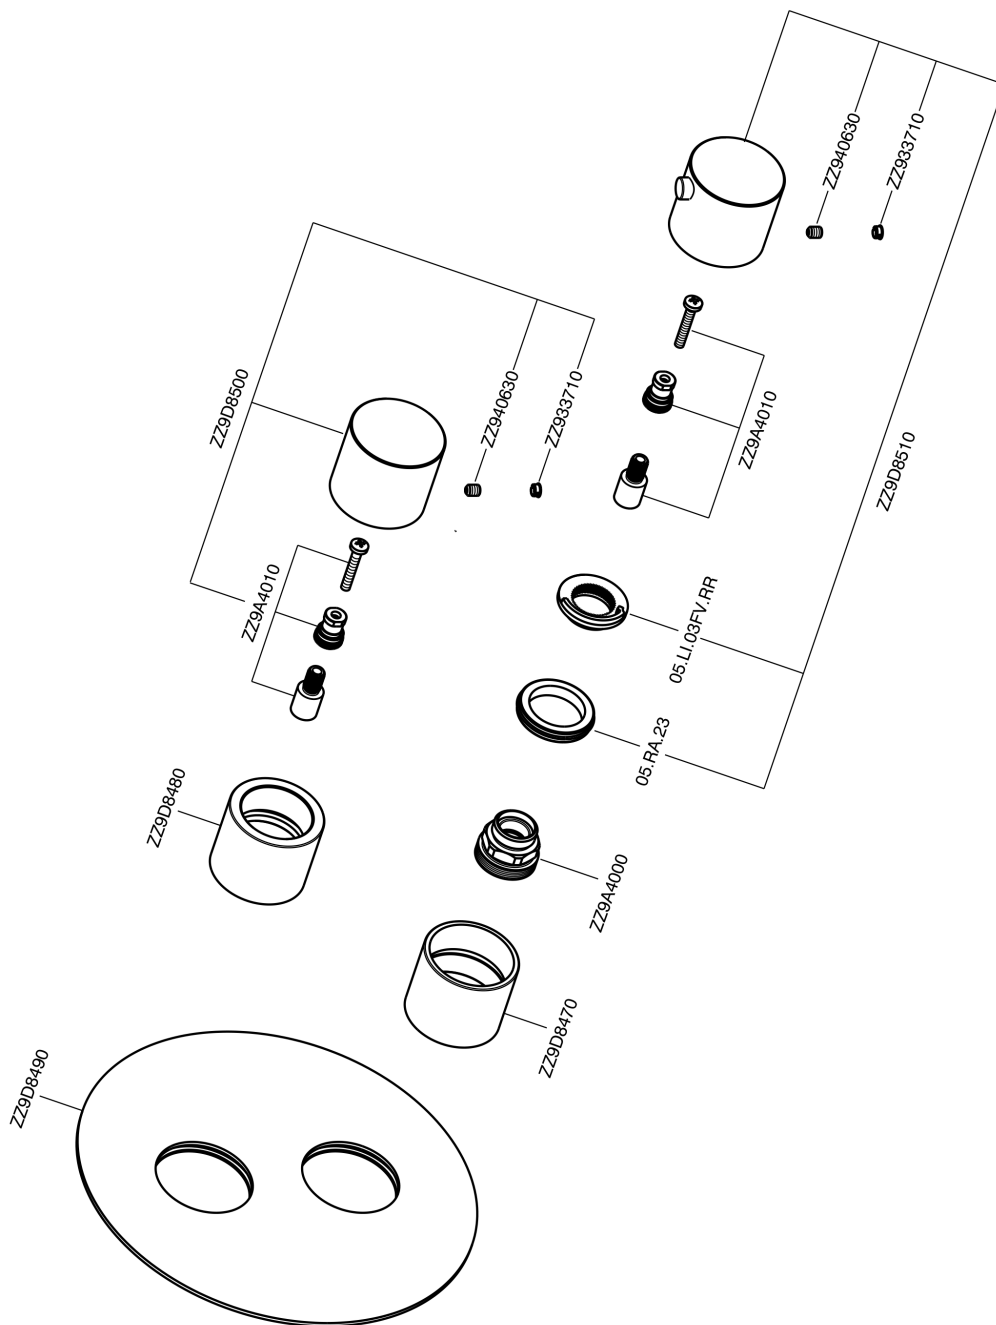

## Exposed part for con.thermo.shower valve 1-outlet SMOOTH X32\_X3007300

X3007300

<https://en.cisal.it/exposed-part-for-con-thermo-shower-valve-1-outlet-smooth-x32-x3007300>

## Concealed thermostatic shower valve, 1-outlet CONCEALED\_ZA007301

ZA007301

<https://en.cisal.it/concealed-thermostatic-shower-valve-1-outlet-concealed-za007301>

2026-04-03