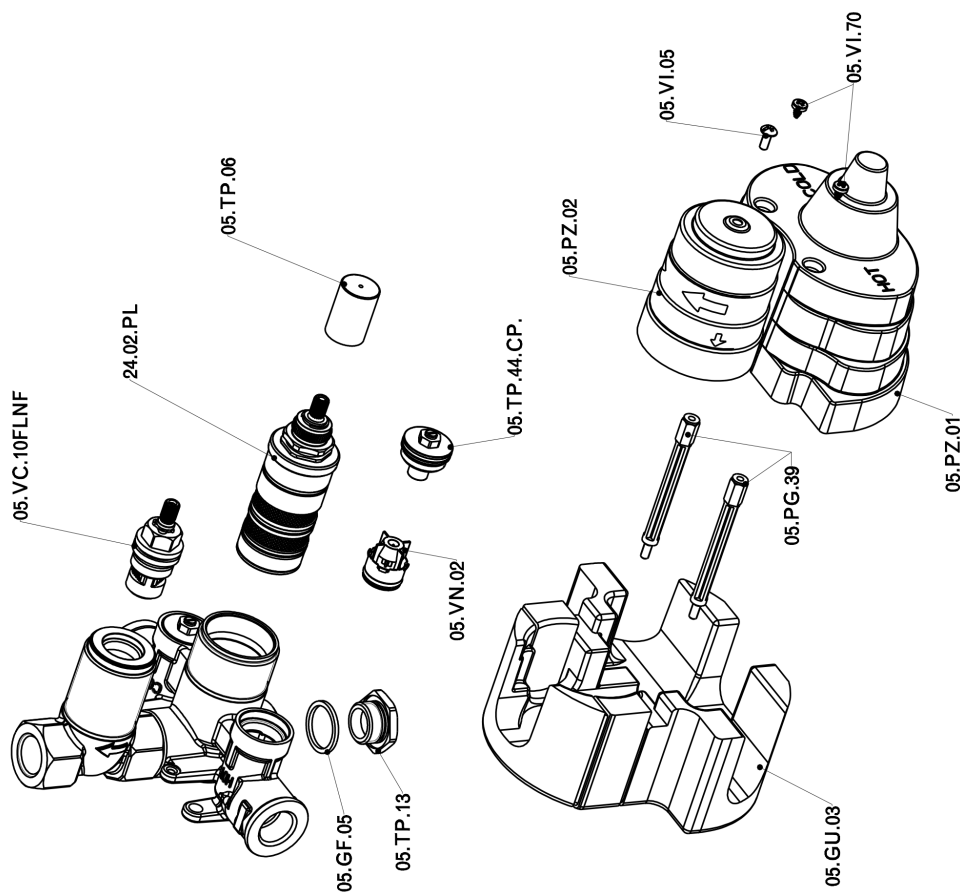

Exposed part for con.thermo.shower valve 1-outlet SMOOTH X32_X3007300

X3007300

<https://en.cisal.it/exposed-part-for-con-thermo-shower-valve-1-outlet-smooth-x32-x3007300>

Concealed thermostatic shower valve, 1-outlet CONCEALED_ZA007301

ZA007301

<https://en.cisal.it/concealed-thermostatic-shower-valve-1-outlet-concealed-za007301>

2026-06-13