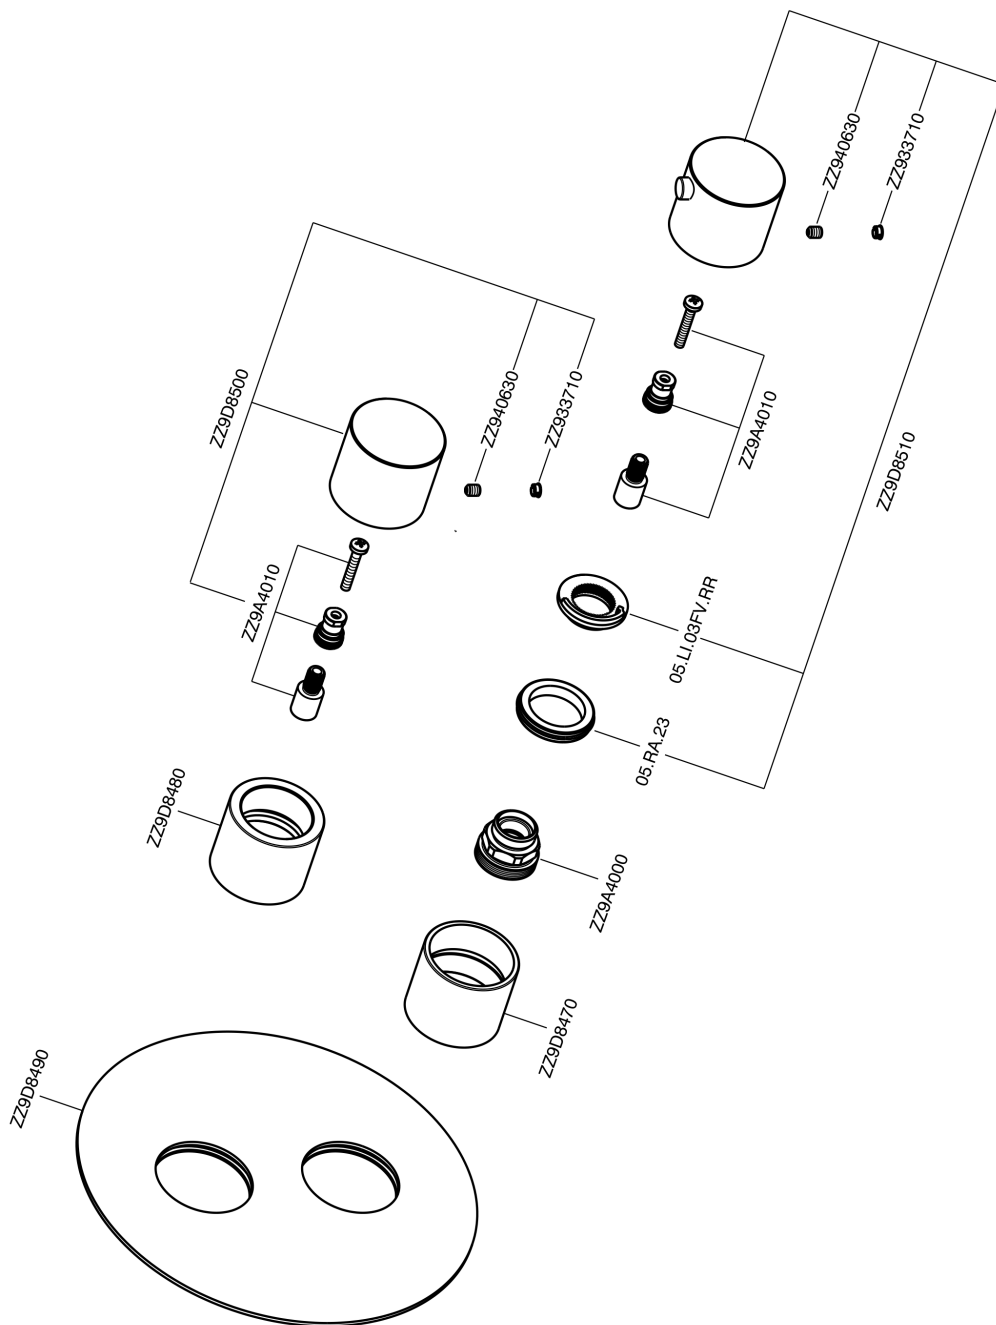

Exposed part for con.thermo.shower valve 1-outlet SMOOTH X32_X3007300

X3007300

<https://en.cisal.it/exposed-part-for-con-thermo-shower-valve-1-outlet-smooth-x32-x3007300>

Concealed thermostatic shower valve, 1-outlet CONCEALED_ZA007301

ZA007301

<https://en.cisal.it/concealed-thermostatic-shower-valve-1-outlet-concealed-za007301>

2026-06-08