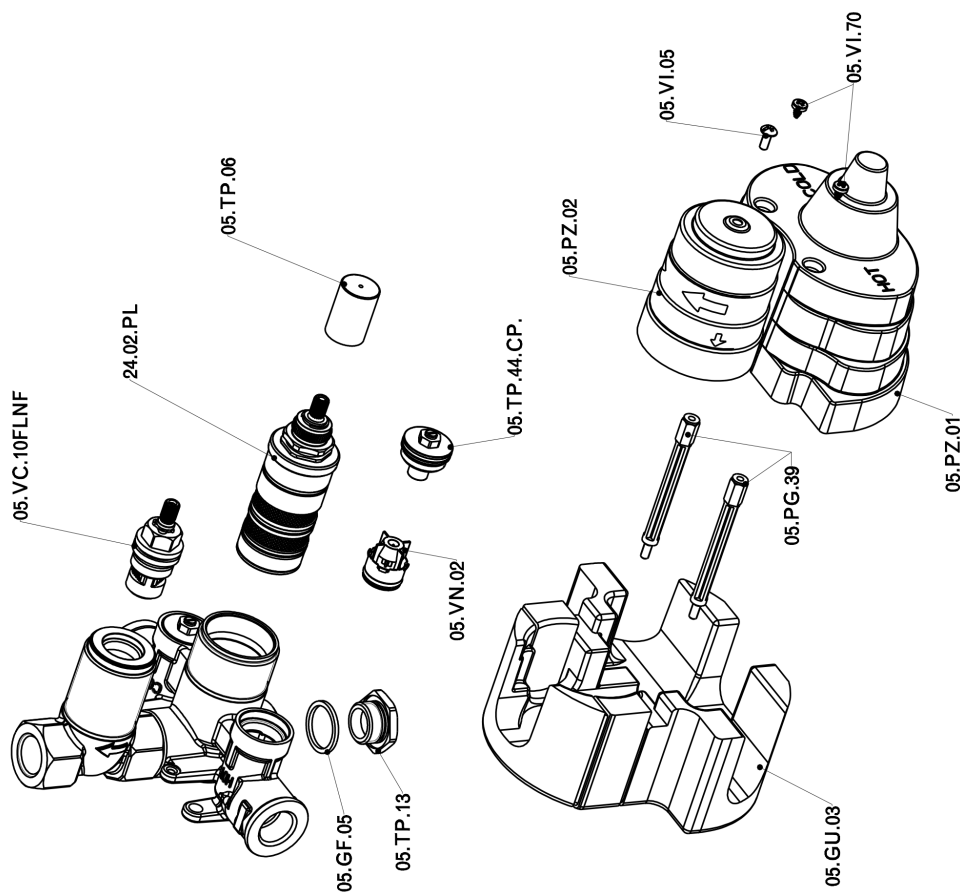

Exposed part for con.thermo.shower valve 1-outlet SMOOTH X32_X3007300

X3007300

<https://en.cisal.it/exposed-part-for-con-thermo-shower-valve-1-outlet-smooth-x32-x3007300>

Concealed thermostatic shower valve, 1-outlet CONCEALED_ZA007301

ZA007301

<https://en.cisal.it/concealed-thermostatic-shower-valve-1-outlet-concealed-za007301>

2026-04-26