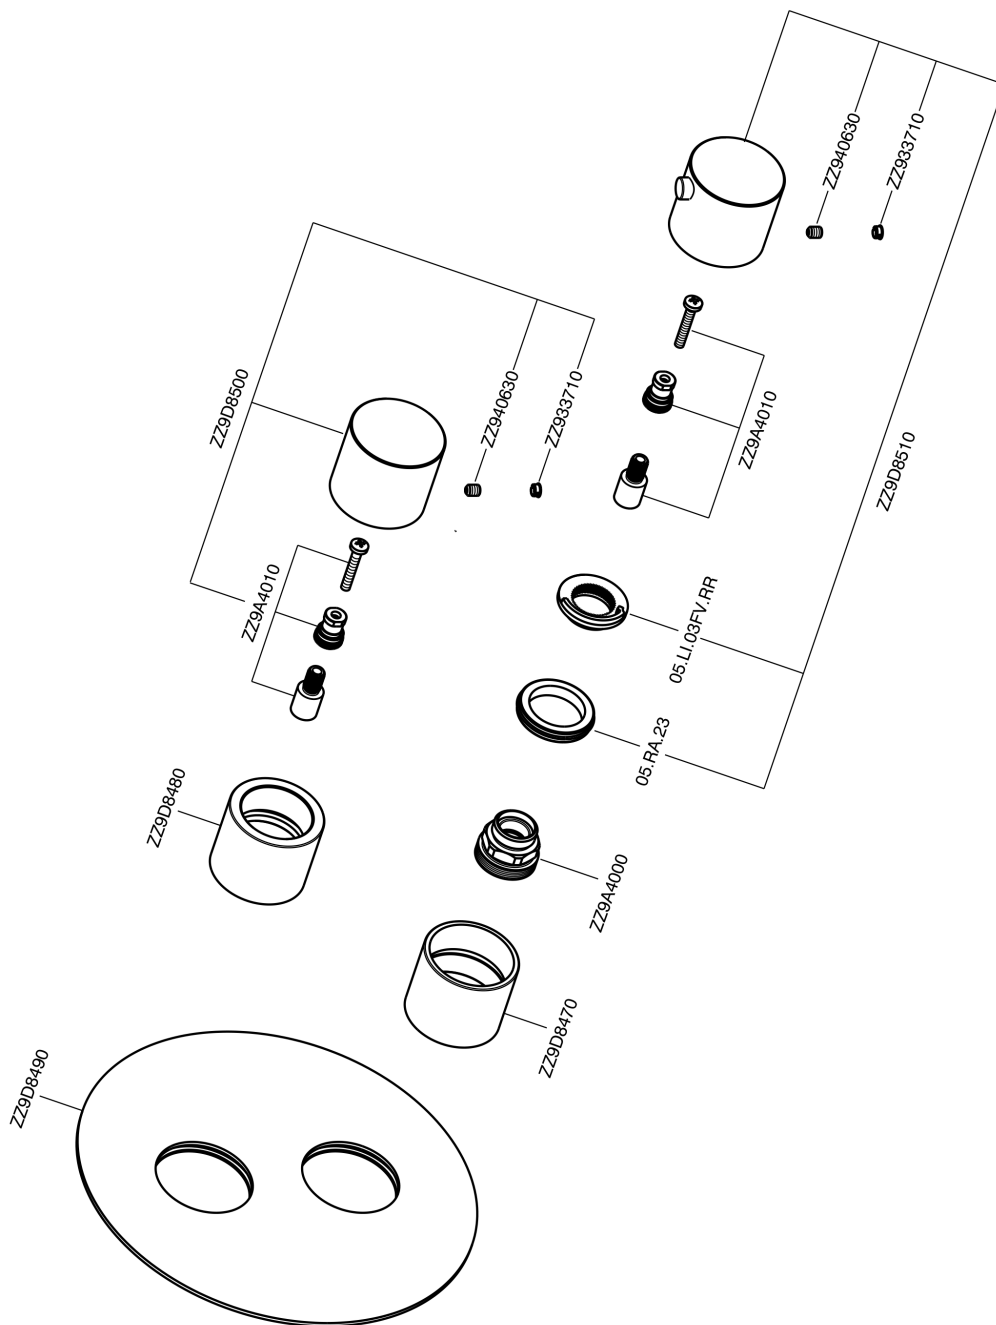

Exposed part for con.thermo.shower valve 1-outlet SMOOTH X32_X3007300

X3007300

<https://en.cisal.it/exposed-part-for-con-thermo-shower-valve-1-outlet-smooth-x32-x3007300>

Concealed thermostatic shower valve, 1-outlet CONCEALED_ZA007301

ZA007301

<https://en.cisal.it/concealed-thermostatic-shower-valve-1-outlet-concealed-za007301>

2026-04-26