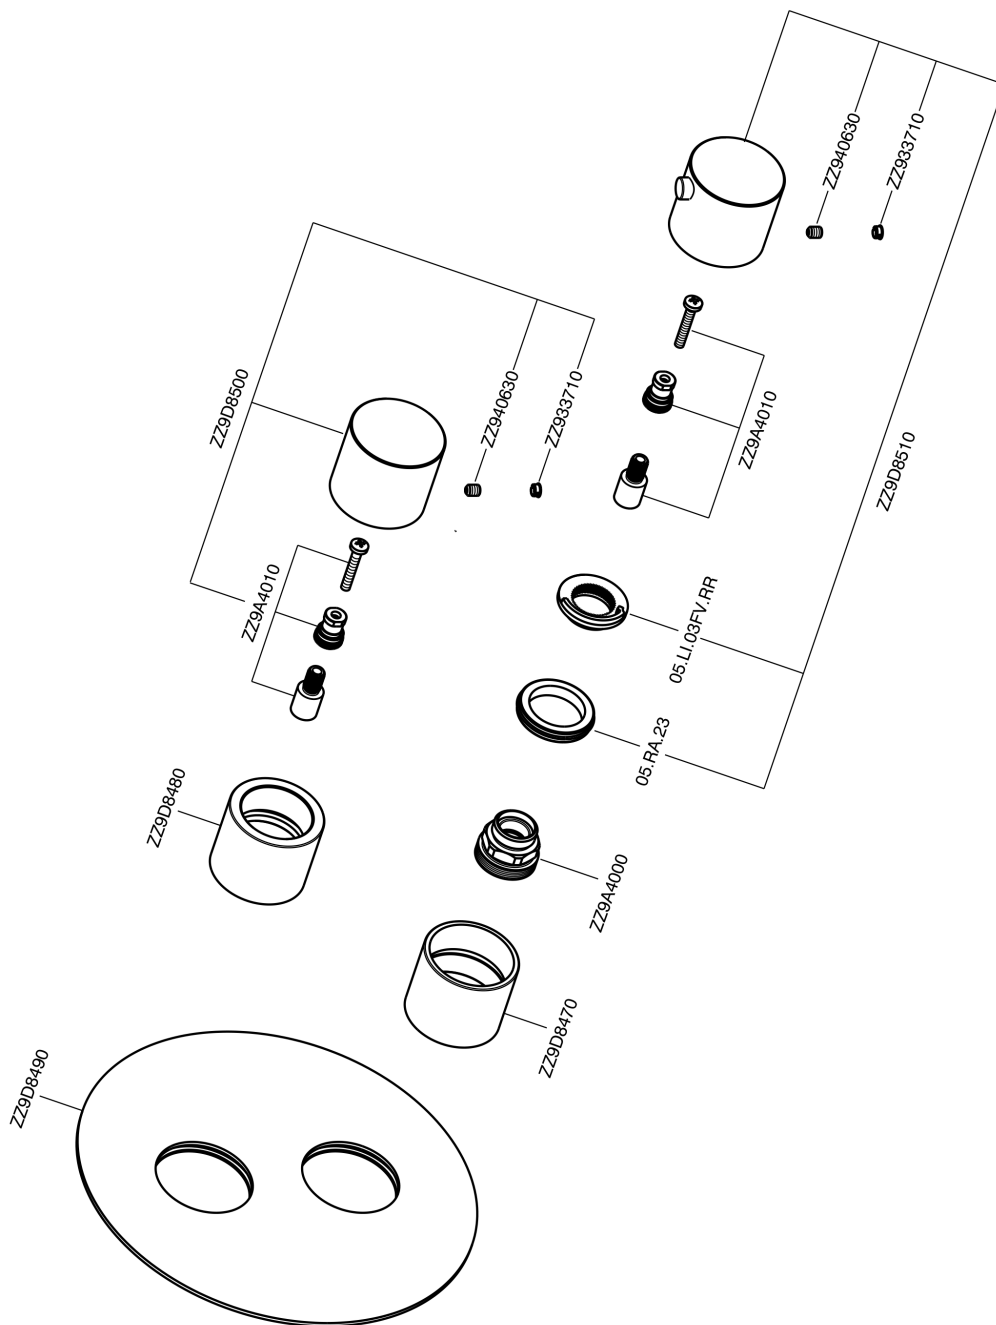

Exposed part for con.thermo.shower valve 1-outlet SMOOTH X32_X3007300

X3007300

<https://en.cisal.it/exposed-part-for-con-thermo-shower-valve-1-outlet-smooth-x32-x3007300>

Concealed thermostatic shower valve, 1-outlet CONCEALED_ZA007301

ZA007301

<https://en.cisal.it/concealed-thermostatic-shower-valve-1-outlet-concealed-za007301>

2026-06-13