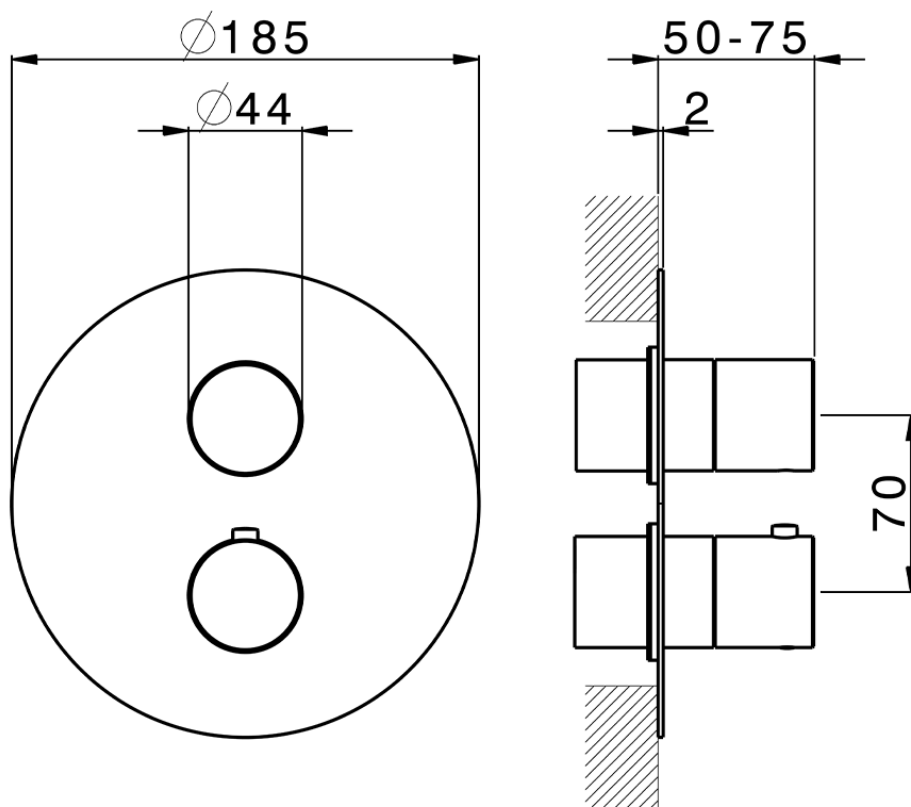

Exposed part for con.thermo.shower valve 1-outlet SMOOTH X32_X3007300

X3007300

<https://en.cisal.it/exposed-part-for-con-thermo-shower-valve-1-outlet-smooth-x32-x3007300>

Piastra/Plate/Plaque/Platte/Placa
2-3mm: XX 25-40 YY 76-91
10mm: XX 16-31 YY 65-80

ZA007301

<https://en.cisal.it/concealed-thermostatic-shower-valve-1-outlet-concealed-za007301>

2026-04-26