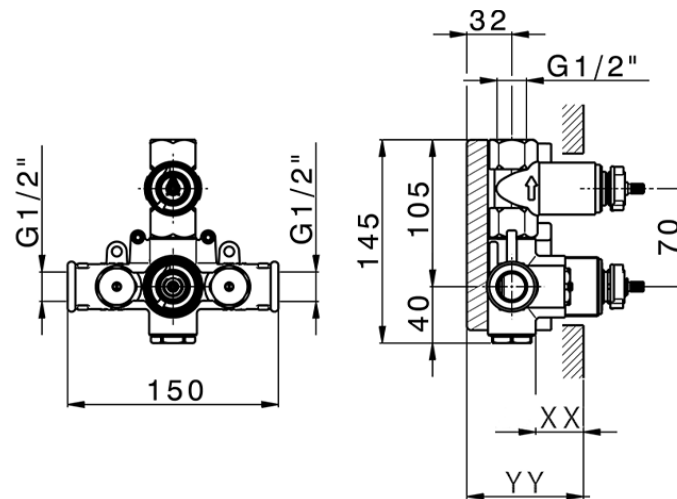

Exposed part for con.thermo.shower valve 1-outlet SMOOTH X32_X3007300

X3007300

<https://en.cisal.it/exposed-part-for-con-thermo-shower-valve-1-outlet-smooth-x32-x3007300>

Piastra/Plate/Plaque/Platte/Placa
2-3mm: XX 25-40 YY 76-91
10mm: XX 16-31 YY 65-80

ZA007301

<https://en.cisal.it/concealed-thermostatic-shower-valve-1-outlet-concealed-za007301>

2026-04-26