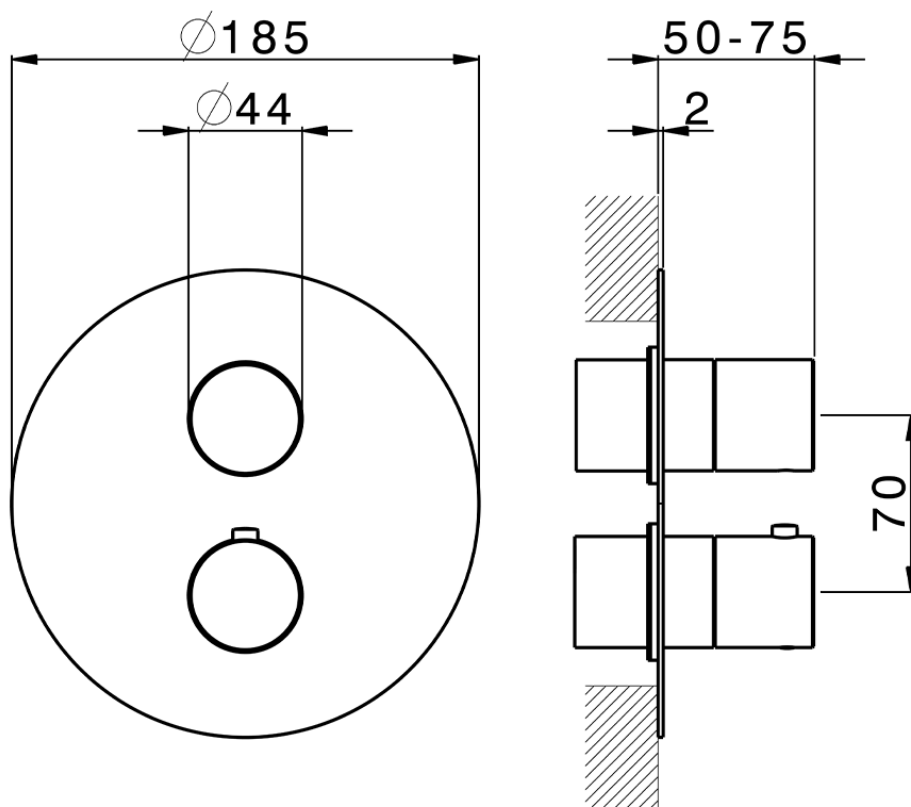

Exposed part for con.thermo.shower valve 1-outlet SMOOTH X32_X3007300

X3007300

<https://en.cisal.it/exposed-part-for-con-thermo-shower-valve-1-outlet-smooth-x32-x3007300>

Piastra/Plate/Plaque/Platte/Placa
 2-3mm: XX 25-40 YY 76-91
 10mm: XX 16-31 YY 65-80

ZA007301

<https://en.cisal.it/concealed-thermostatic-shower-valve-1-outlet-concealed-za007301>

2026-05-17