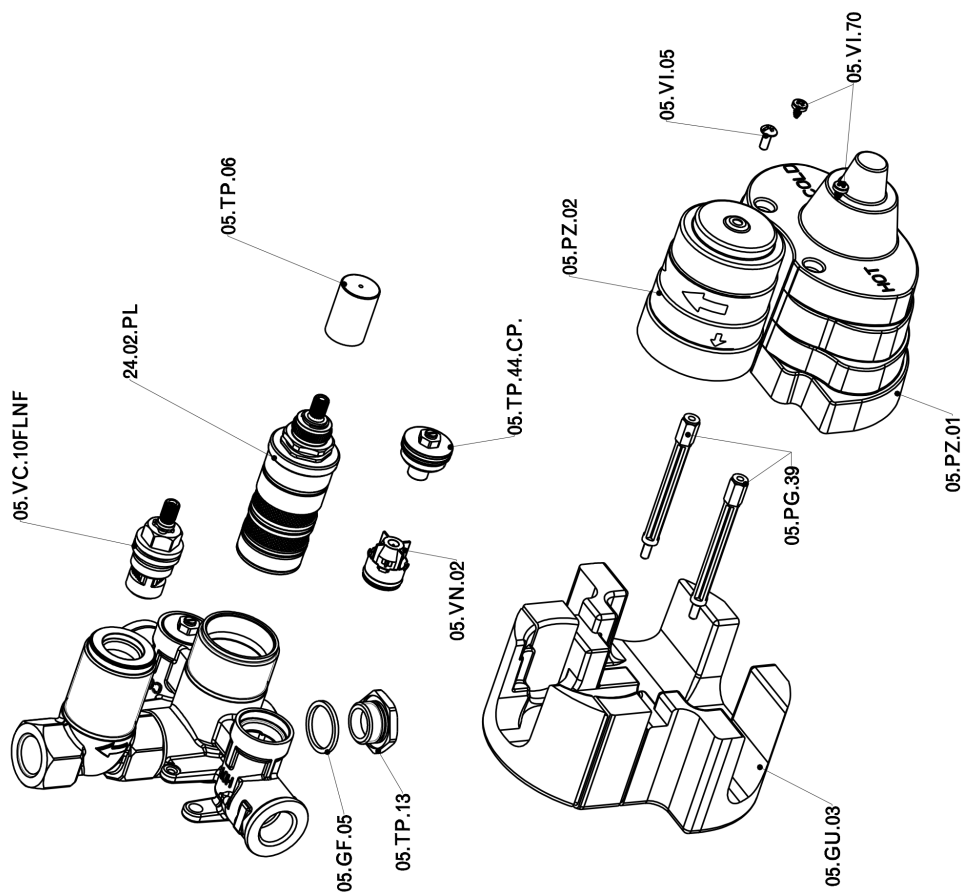

Exposed part for con.thermo.shower valve 1-outlet SMOOTH X32_X3007300

X3007300

<https://en.cisal.it/exposed-part-for-con-thermo-shower-valve-1-outlet-smooth-x32-x3007300>

Concealed thermostatic shower valve, 1-outlet CONCEALED_ZA007301

ZA007301

<https://en.cisal.it/concealed-thermostatic-shower-valve-1-outlet-concealed-za007301>

2026-06-13