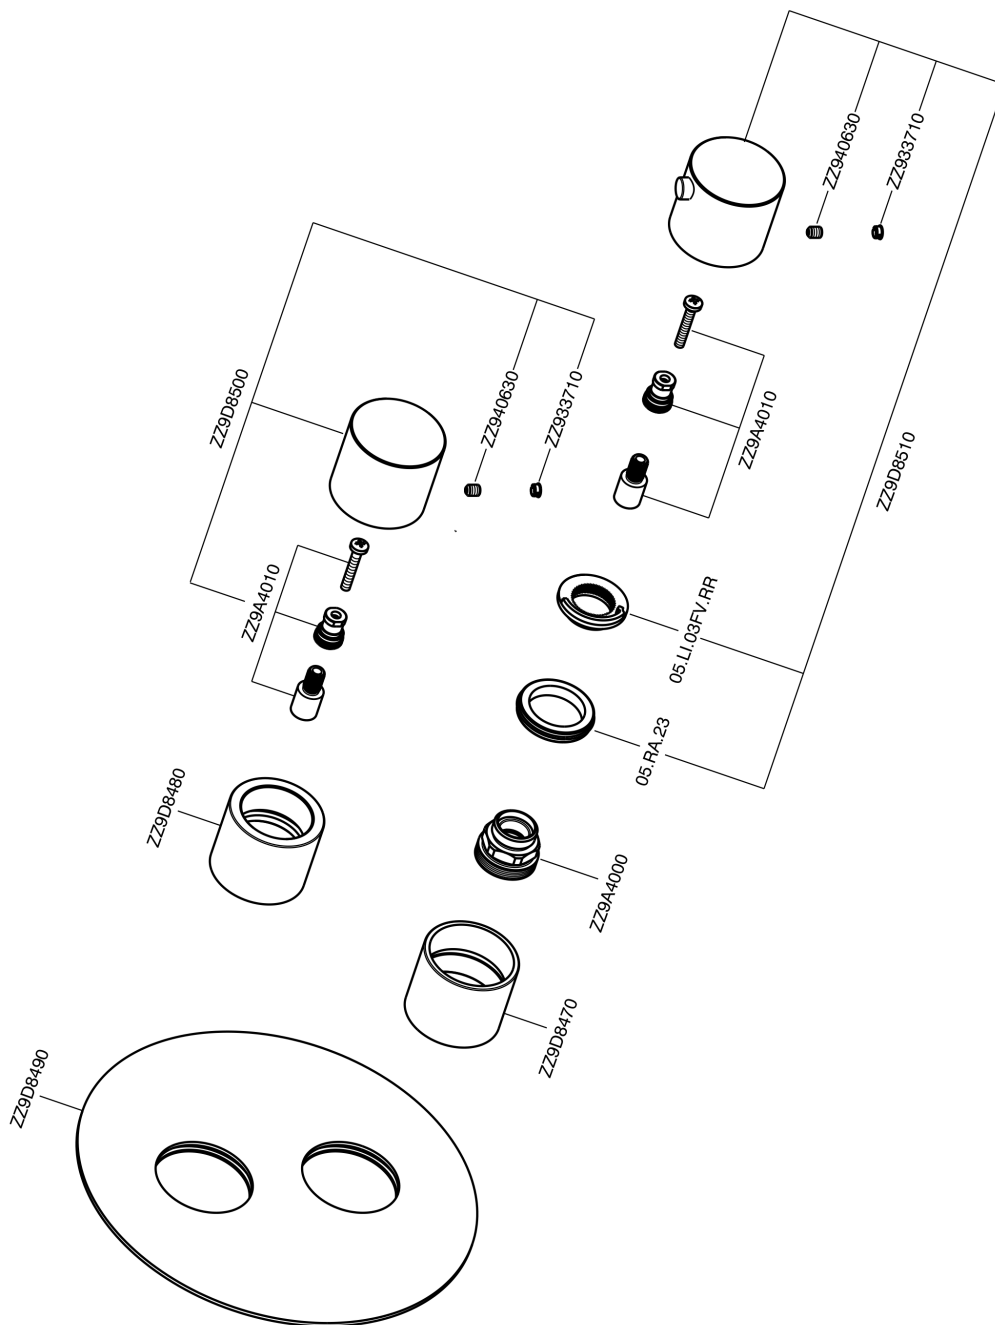

Exposed part for con.thermo.shower valve 1-outlet SMOOTH X32_X3007300

X3007300

<https://en.cisal.it/exposed-part-for-con-thermo-shower-valve-1-outlet-smooth-x32-x3007300>

Concealed thermostatic shower valve, 1-outlet CONCEALED_ZA007301

ZA007301

<https://en.cisal.it/concealed-thermostatic-shower-valve-1-outlet-concealed-za007301>

2026-04-03