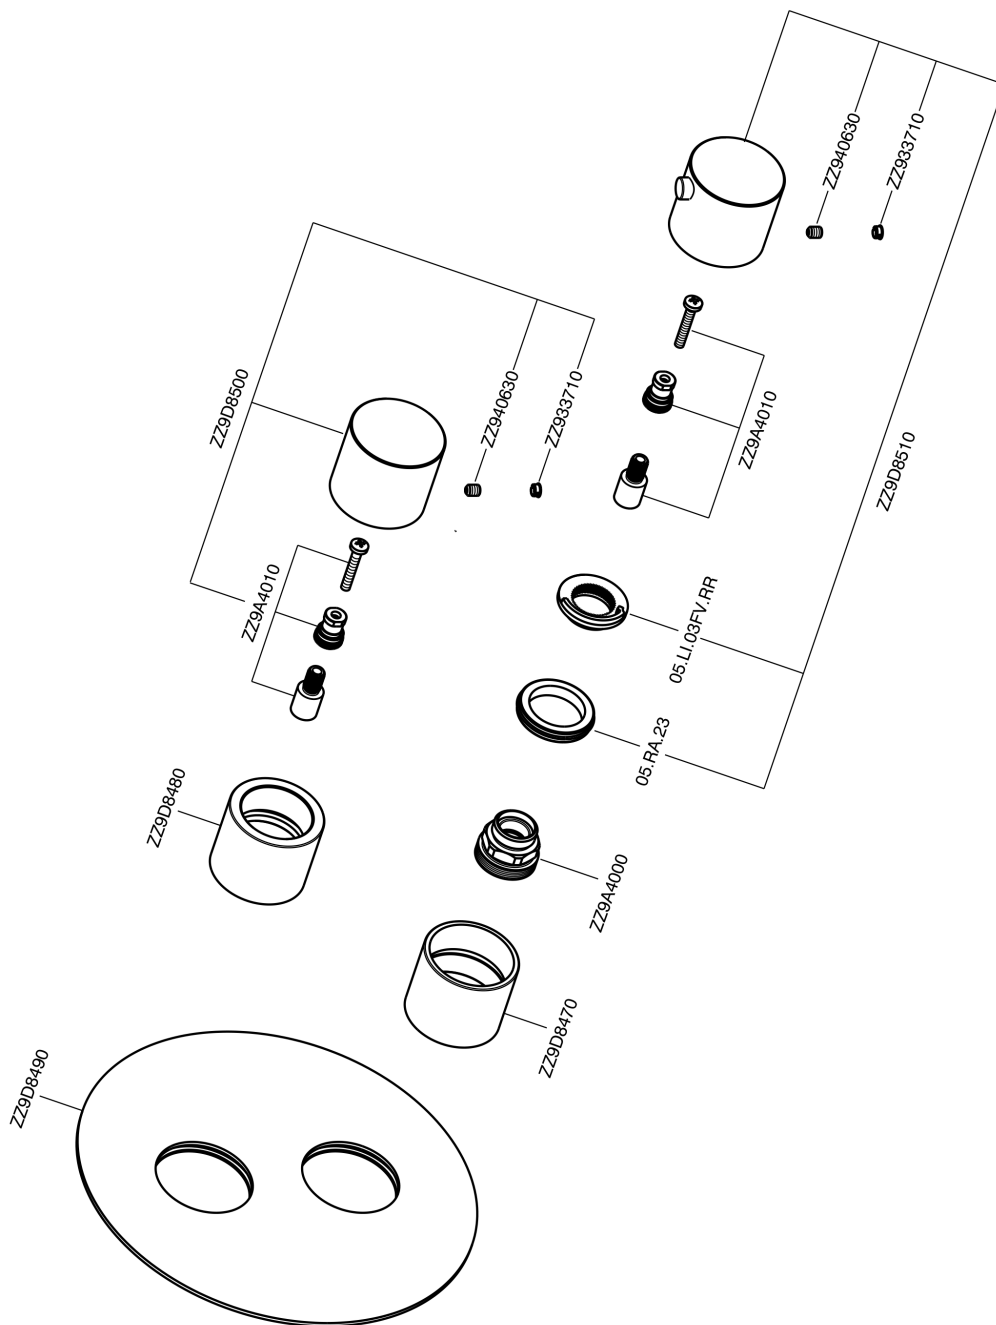

Exposed part for con.thermo.shower valve 1-outlet SMOOTH X32_X3007300

X3007300

<https://en.cisal.it/exposed-part-for-con-thermo-shower-valve-1-outlet-smooth-x32-x3007300>

Concealed thermostatic shower valve, 1-outlet CONCEALED_ZA007301

ZA007301

<https://en.cisal.it/concealed-thermostatic-shower-valve-1-outlet-concealed-za007301>

2026-04-27