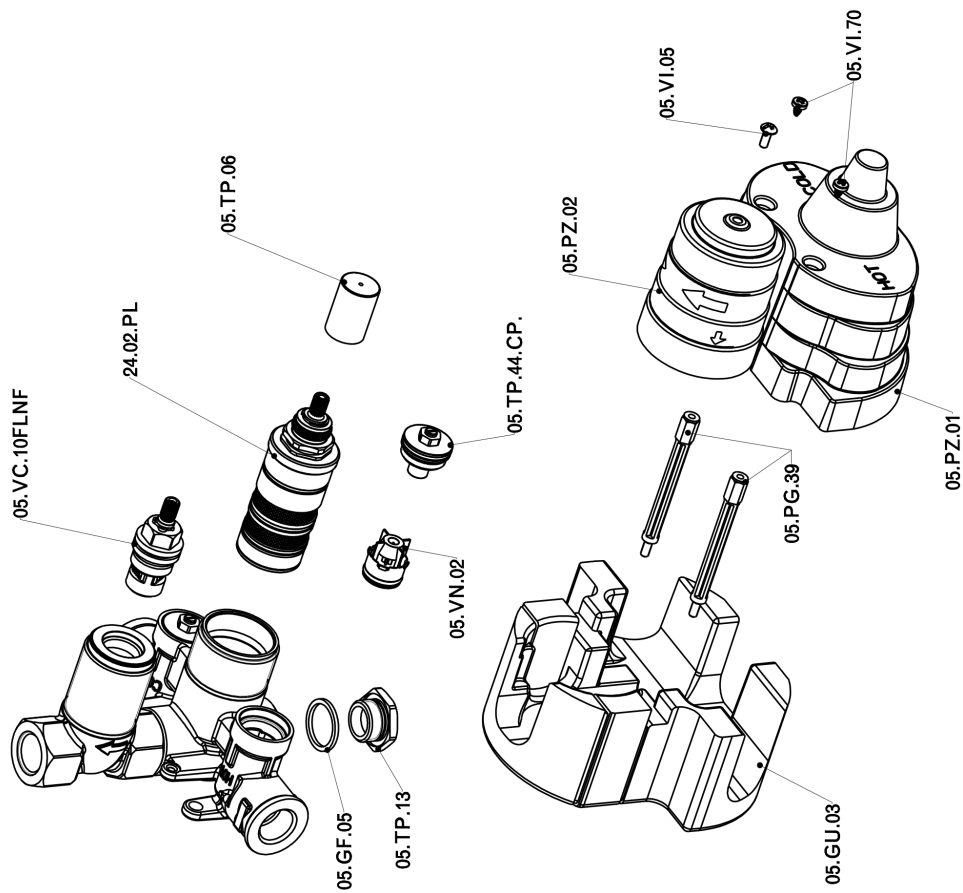

Exposed part for con.thermo.shower valve 1-outlet SMOOTH X32_X3007300

X3007300

<https://en.cisal.it/exposed-part-for-con-thermo-shower-valve-1-outlet-smooth-x32-x3007300>

Concealed thermostatic shower valve, 1-outlet CONCEALED_ZA007301

ZA007301

<https://en.cisal.it/concealed-thermostatic-shower-valve-1-outlet-concealed-za007301>

2026-04-27