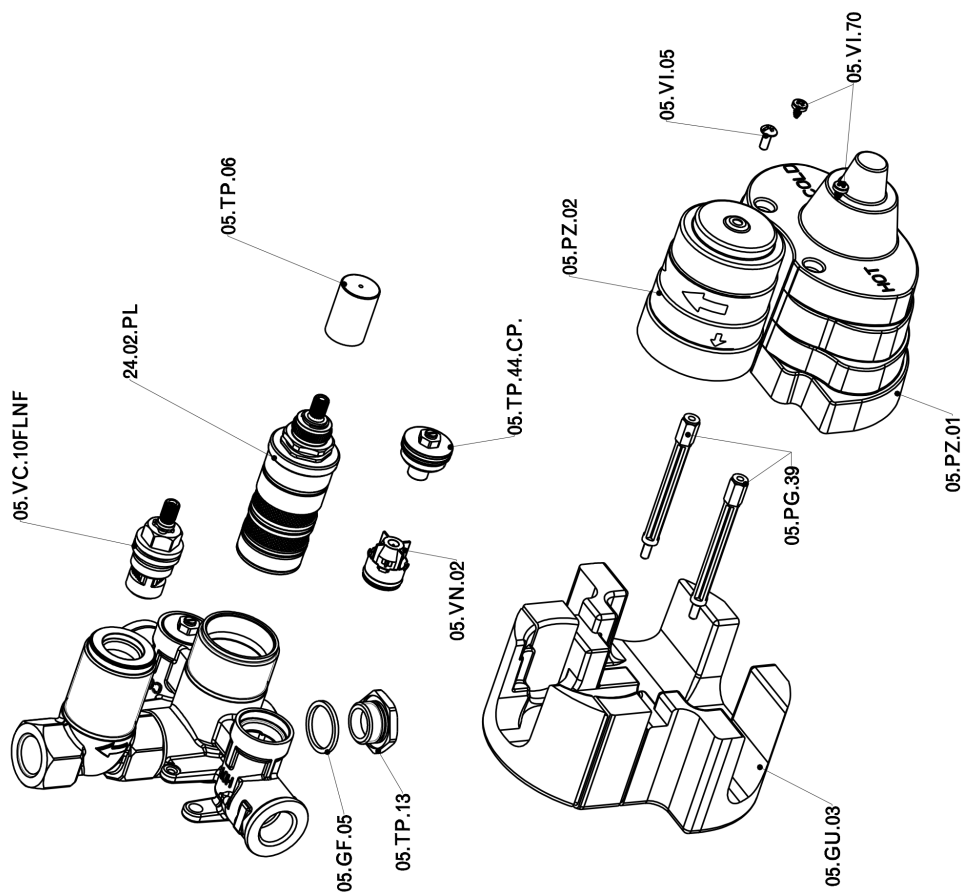

Exposed part for con.thermo.shower valve 1-outlet SMOOTH X32_X3007300

X3007300

<https://en.cisal.it/exposed-part-for-con-thermo-shower-valve-1-outlet-smooth-x32-x3007300>

Concealed thermostatic shower valve, 1-outlet CONCEALED_ZA007301

ZA007301

<https://en.cisal.it/concealed-thermostatic-shower-valve-1-outlet-concealed-za007301>

2026-04-03