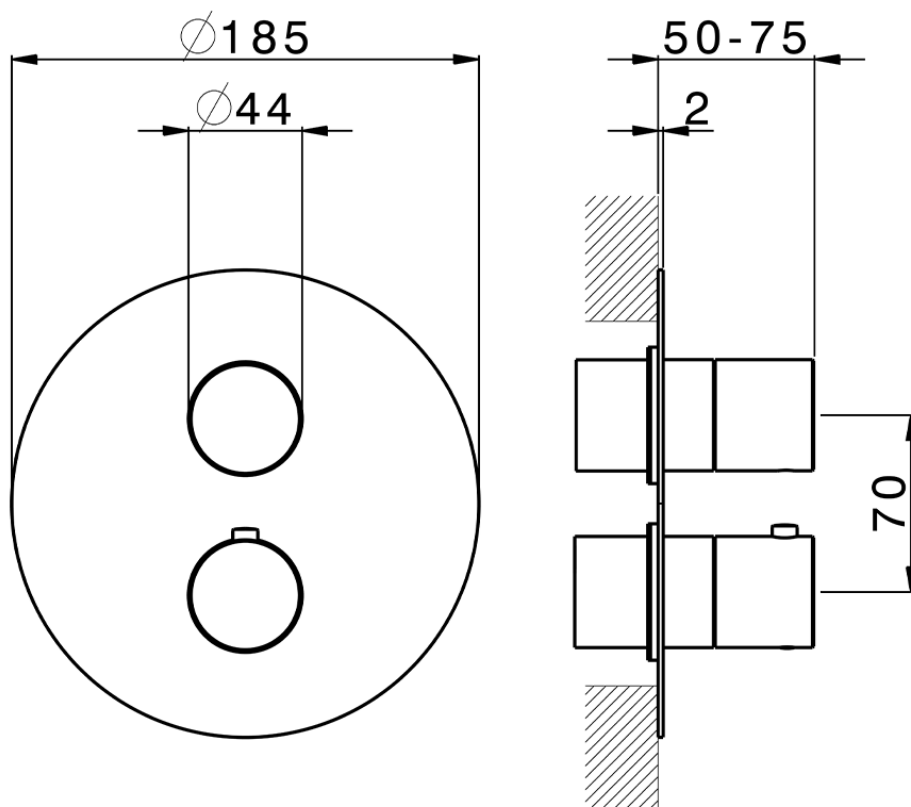

**Exposed part for con.thermo.shower valve 1-outlet SMOOTH X32\_X3007300**

X3007300

<https://en.cisal.it/exposed-part-for-con-thermo-shower-valve-1-outlet-smooth-x32-x3007300>

Piastra/Plate/Plaque/Platte/Placa  
 2-3mm: XX 25-40 YY 76-91  
 10mm: XX 16-31 YY 65-80

ZA007301

<https://en.cisal.it/concealed-thermostatic-shower-valve-1-outlet-concealed-za007301>

2026-04-03