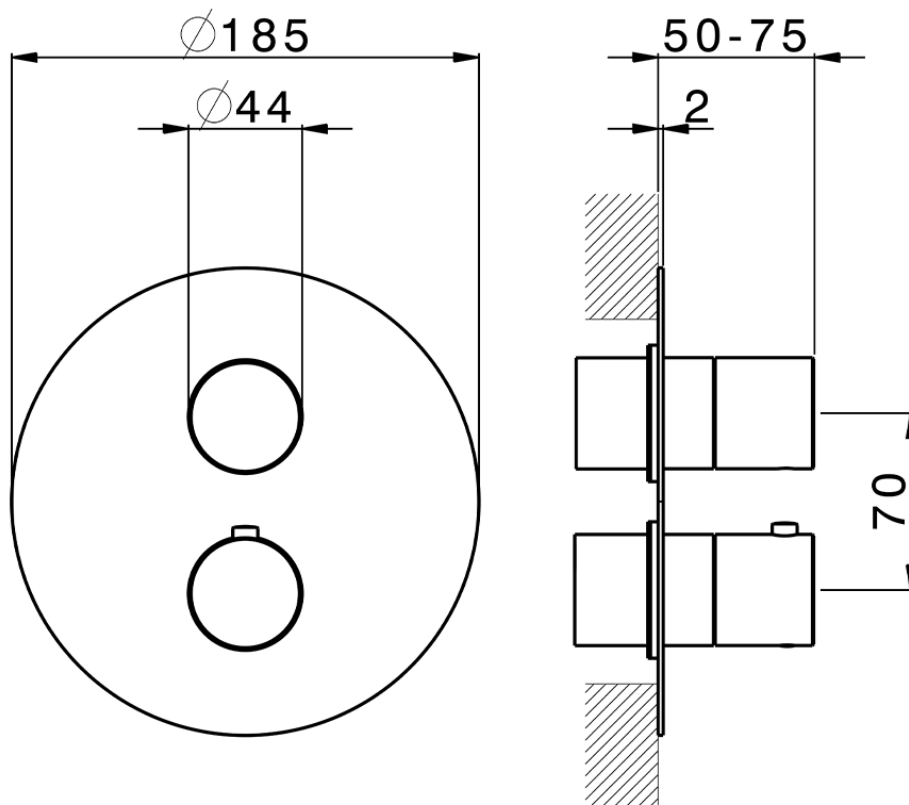

Exposed part for con.thermo.shower valve 1-outlet SMOOTH X32_X3007300

X3007300

<https://en.cisal.it/exposed-part-for-con-thermo-shower-valve-1-outlet-smooth-x32-x3007300>

Piastra/Plate/Plaque/Platte/Placa
 2-3mm: XX 25-40 YY 76-91
 10mm: XX 16-31 YY 65-80

ZA007301

<https://en.cisal.it/concealed-thermostatic-shower-valve-1-outlet-concealed-za007301>

2026-04-26