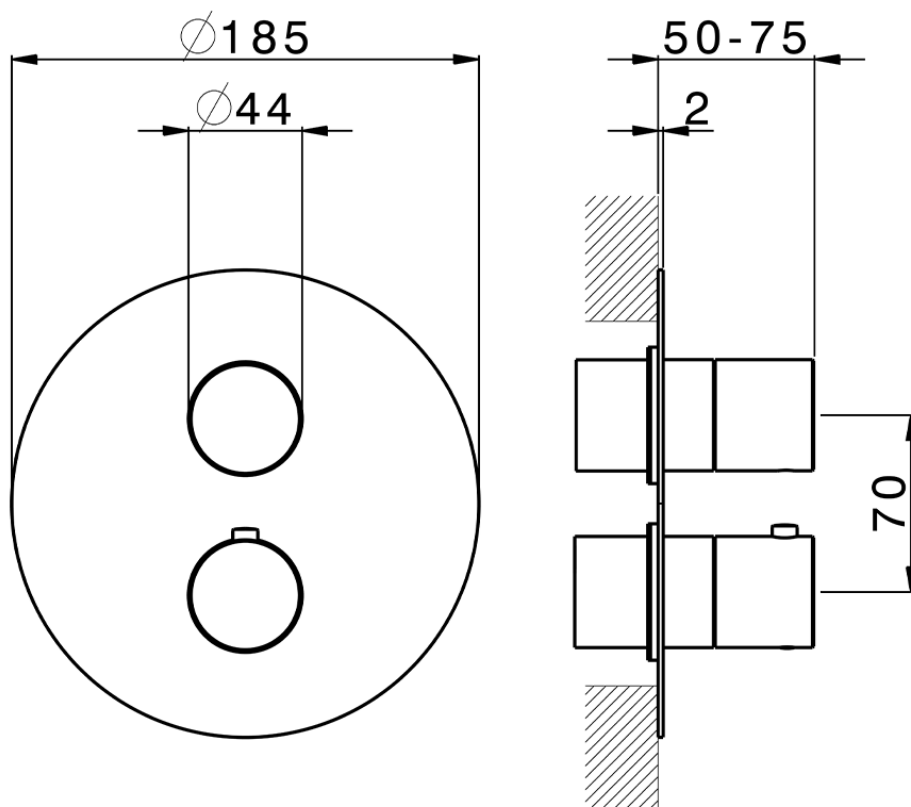

**Exposed part for con.thermo.shower valve 1-outlet SMOOTH X32\_X3007300**

X3007300

<https://en.cisal.it/exposed-part-for-con-thermo-shower-valve-1-outlet-smooth-x32-x3007300>

Piastra/Plate/Plaque/Platte/Placa  
 2-3mm: XX 25-40 YY 76-91  
 10mm: XX 16-31 YY 65-80

ZA007301

<https://en.cisal.it/concealed-thermostatic-shower-valve-1-outlet-concealed-za007301>

2026-05-17