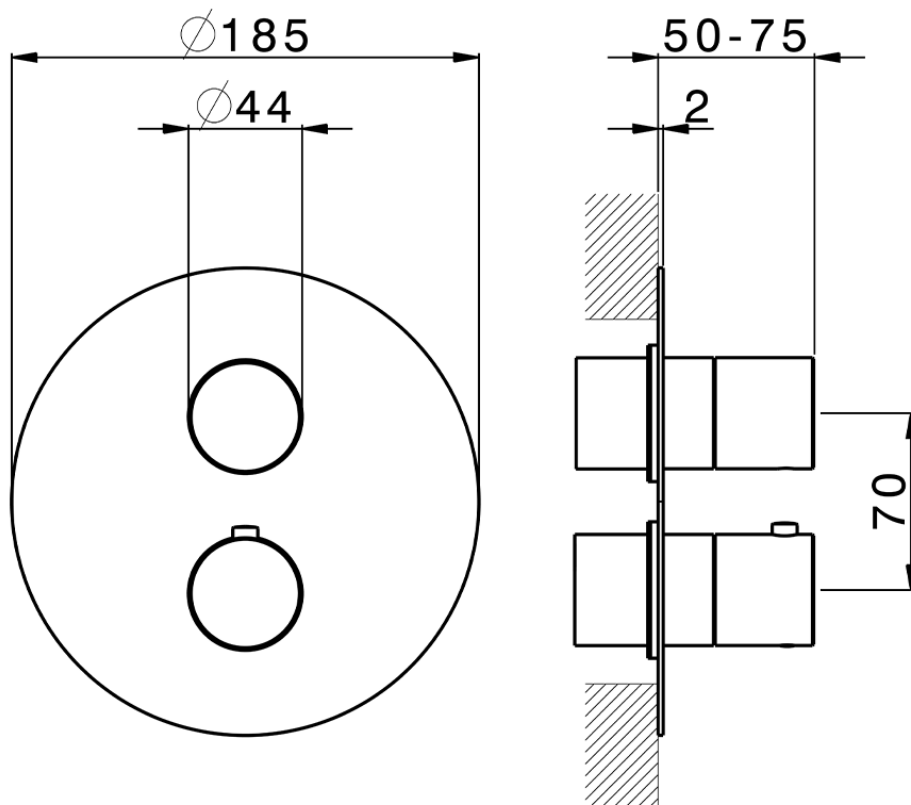

**Exposed part for con.thermo.shower valve 1-outlet SMOOTH X32\_X3007300**

X3007300

<https://en.cisal.it/exposed-part-for-con-thermo-shower-valve-1-outlet-smooth-x32-x3007300>

Piastra/Plate/Plaque/Platte/Placa  
 2-3mm: XX 25-40 YY 76-91  
 10mm: XX 16-31 YY 65-80

ZA007301

<https://en.cisal.it/concealed-thermostatic-shower-valve-1-outlet-concealed-za007301>

2026-06-14