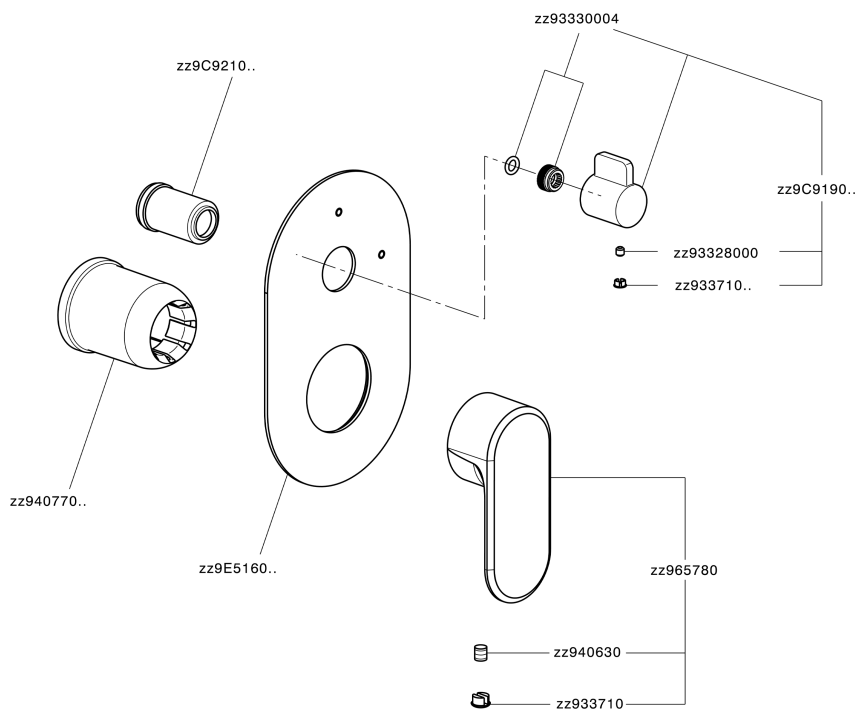

Exposed part for concealed S.L.bath-shower valve LINEAVIVA_LV002300

MODEL **LV002300**

Exposed part for concealed S.L.bath-shower valve, 2-Way rotating diverter, without concealed part, for items Easy-Box ZA000230

AVAILABLE FINISHINGS

-  **21** 21 Chrome
-  **2B** 2B Polished Nickel
-  **2F** 2F Brushed Nickel
-  **40** 40 Matt Black
-  **4Q** 4Q Matt White

CHARACTERISTICS

Installation **Concealed**
 Required concealed parts **ZA000230**

Exposed part for concealed S.L.bath-shower valve LINEAVIVA_LV002300

LV002300

<https://en.cisal.it/exposed-part-for-concealed-s-l-bath-shower-valve-lineaviva-lv002300>

2026-06-05