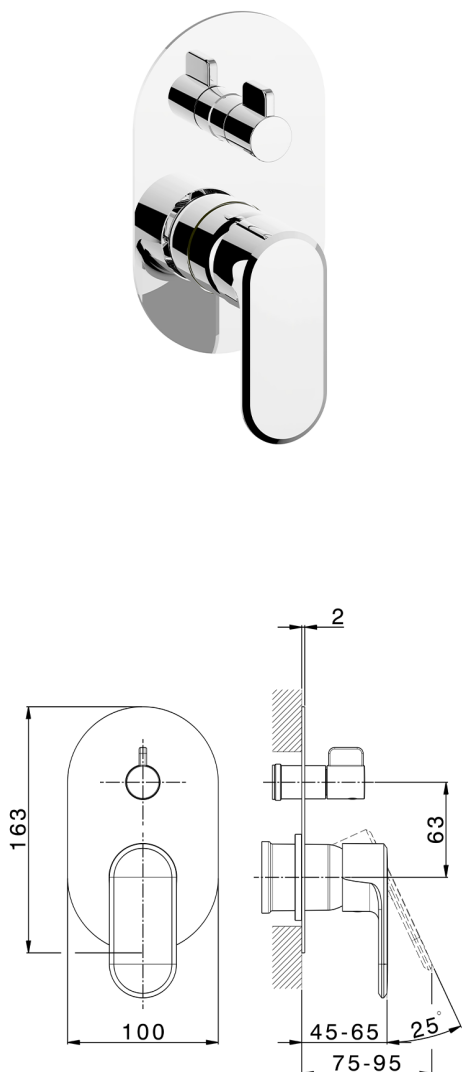

Exposed part for concealed S.L.bath-shower valve LINEAVIVA_LV002300

MODEL **LV002300**

Exposed part for concealed S.L.bath-shower valve, 2-Way rotating diverter, without concealed part, for items Easy-Box ZA000230

AVAILABLE FINISHINGS

-  **21** 21 Chrome
-  **2B** 2B Polished Nickel
-  **2F** 2F Brushed Nickel
-  **40** 40 Matt Black
-  **4Q** 4Q Matt White

CHARACTERISTICS

Installation **Concealed**
 Required concealed parts **ZA000230**

Exposed part for concealed S.L.bath-shower valve LINEAVIVA_LV002300

LV002300

<https://en.cisal.it/exposed-part-for-concealed-s-l-bath-shower-valve-lineaviva-lv002300>

2026-06-05