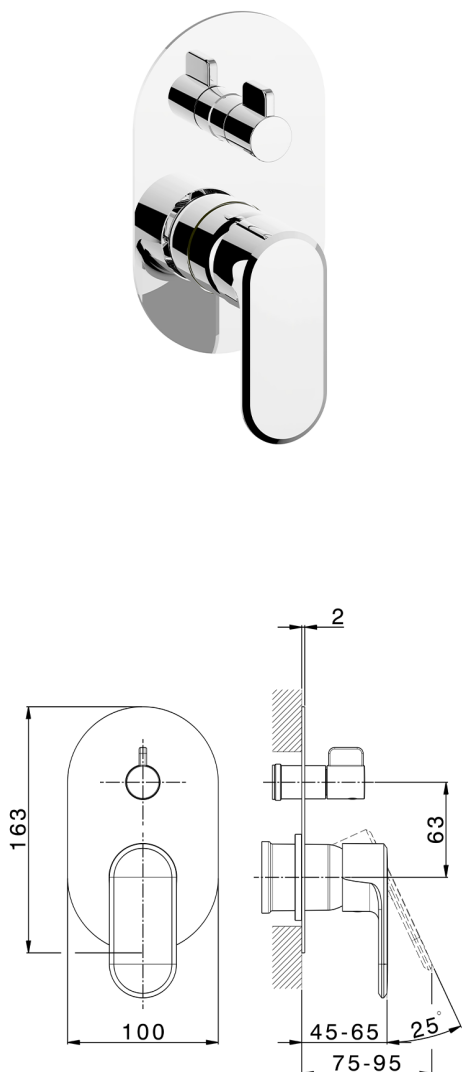

Exposed part for concealed S.L.bath-shower valve LINEAVIVA_LV002300

MODEL **LV002300**

Exposed part for concealed S.L.bath-shower valve, 2-Way rotating diverter, without concealed part, for items Easy-Box ZA000230

AVAILABLE FINISHINGS

-  **21** 21 Chrome
-  **2B** 2B Polished Nickel
-  **2F** 2F Brushed Nickel
-  **40** 40 Matt Black
-  **4Q** 4Q Matt White

CHARACTERISTICS

Installation **Concealed**
 Required concealed parts **ZA000230**

Exposed part for concealed S.L.bath-shower valve LINEAVIVA_LV002300

LV002300

<https://en.cisal.it/exposed-part-for-concealed-s-l-bath-shower-valve-lineaviva-lv002300>

2026-04-25