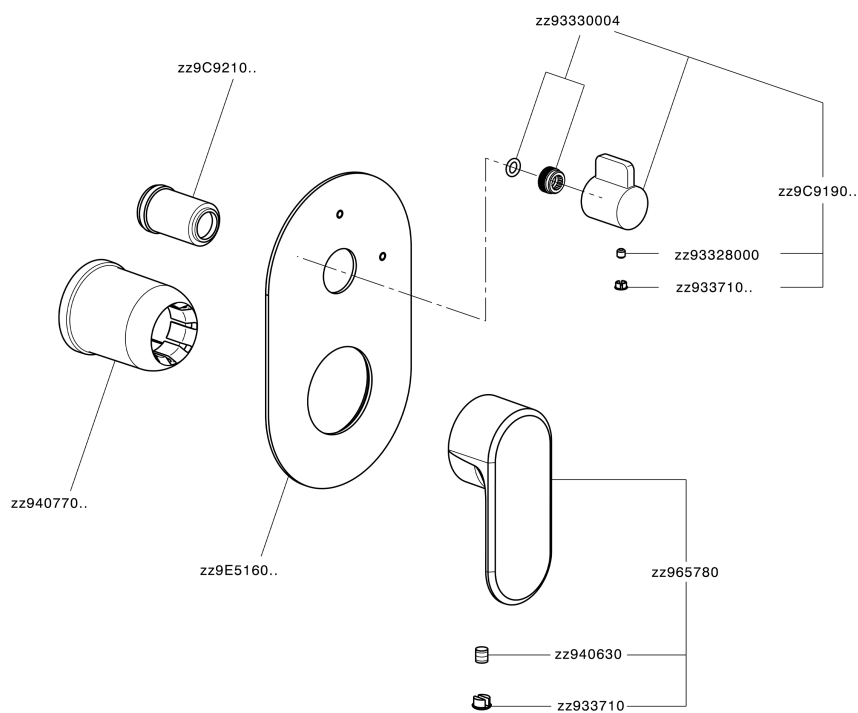

Exposed part for concealed S.L.bath-shower valve LINEAVIVA_LV002300

MODEL **LV002300**

Exposed part for concealed S.L.bath-shower valve, 2-Way rotating diverter, without concealed part, for items Easy-Box ZA000230

AVAILABLE FINISHINGS

-  **21** 21 Chrome
-  **2B** 2B Polished Nickel
-  **2F** 2F Brushed Nickel
-  **40** 40 Matt Black
-  **4Q** 4Q Matt White

CHARACTERISTICS

Installation **Concealed**
 Required concealed parts **ZA000230**

Exposed part for concealed S.L.bath-shower valve LINEAVIVA_LV002300

LV002300

<https://en.cisal.it/exposed-part-for-concealed-s-l-bath-shower-valve-lineaviva-lv002300>

2026-04-25