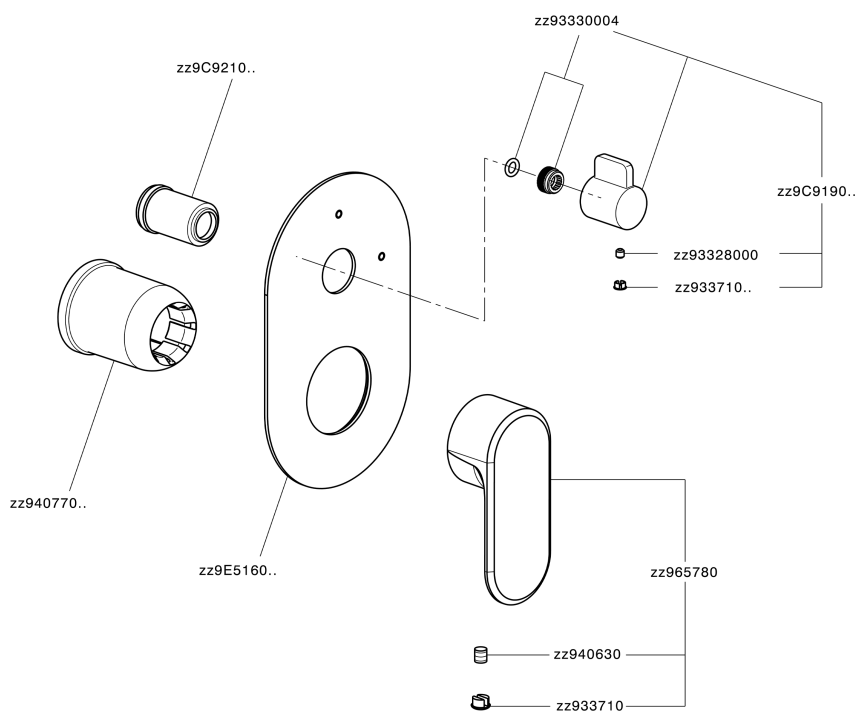

Exposed part for concealed S.L.bath-shower valve LINEAVIVA_LV002300

LV002300

<https://en.cisal.it/exposed-part-for-concealed-s-l-bath-shower-valve-lineaviva-lv002300>

2026-04-25