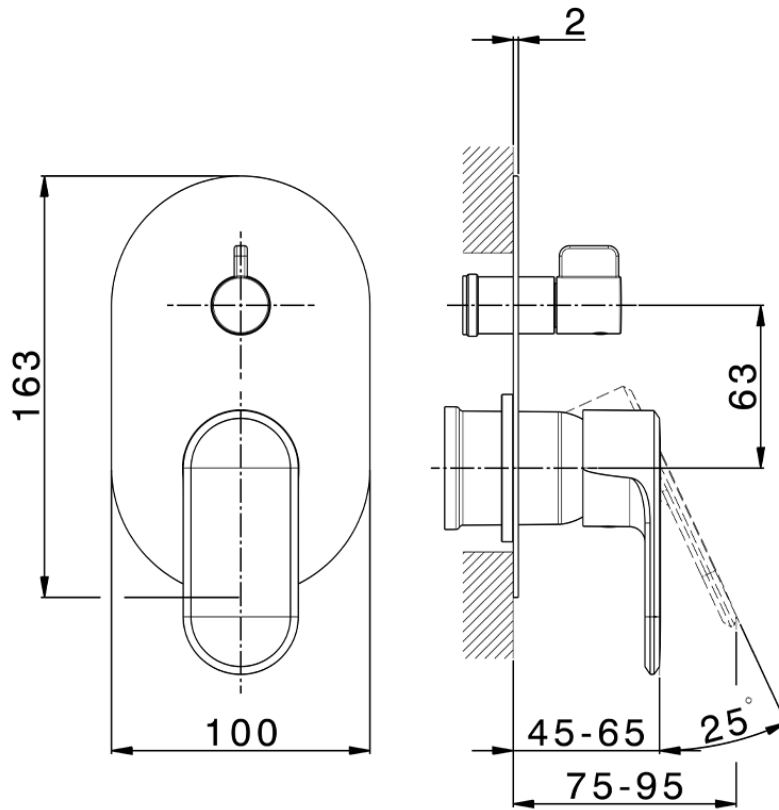

Exposed part for concealed S.L.bath-shower valve LINEAVIVA_LV002300

LV002300

<https://en.cisal.it/exposed-part-for-concealed-s-l-bath-shower-valve-lineaviva-lv002300>

2026-05-16