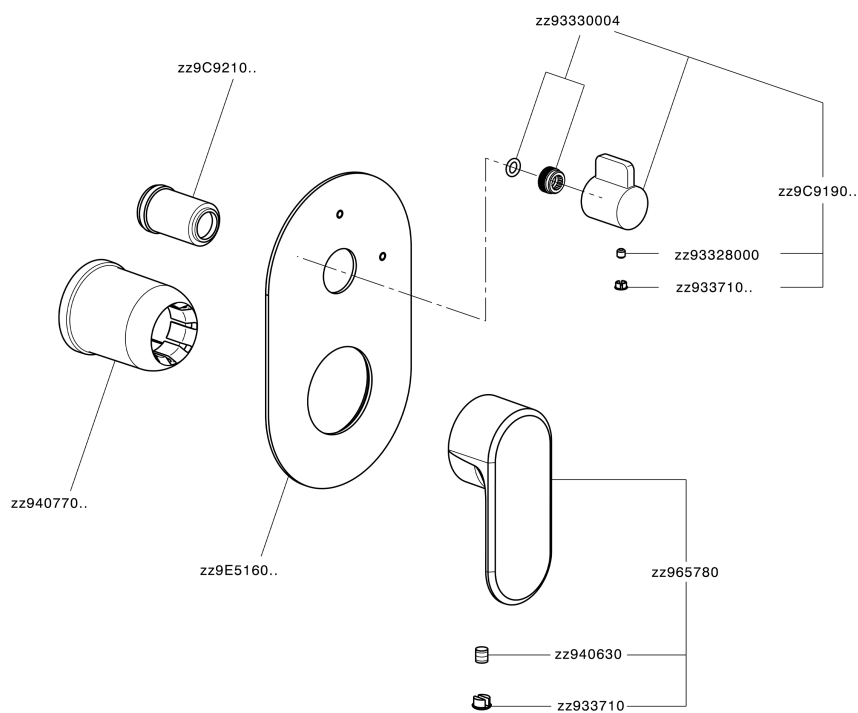

Exposed part for concealed S.L.bath-shower valve LINEAVIVA_LV002300

MODEL **LV002300**

Exposed part for concealed S.L.bath-shower valve, 2-Way rotating diverter, without concealed part, for items Easy-Box ZA000230

AVAILABLE FINISHINGS

-  **21** 21 Chrome
-  **2B** 2B Polished Nickel
-  **2F** 2F Brushed Nickel
-  **40** 40 Matt Black
-  **4Q** 4Q Matt White

CHARACTERISTICS

Installation **Concealed**
 Required concealed parts **ZA000230**

Exposed part for concealed S.L.bath-shower valve LINEAVIVA_LV002300

LV002300

<https://en.cisal.it/exposed-part-for-concealed-s-l-bath-shower-valve-lineaviva-lv002300>

2026-06-25