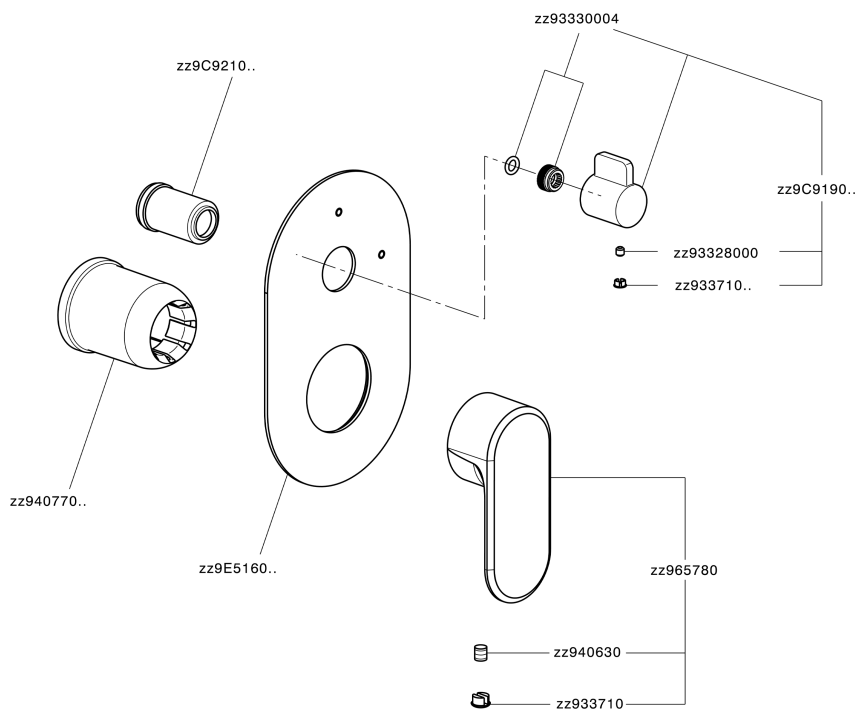

Exposed part for concealed S.L.bath-shower valve LINEAVIVA_LV002300

MODEL **LV002300**

Exposed part for concealed S.L.bath-shower valve, 2-Way rotating diverter, without concealed part, for items Easy-Box ZA000230

AVAILABLE FINISHINGS

-  **21** 21 Chrome
-  **2B** 2B Polished Nickel
-  **2F** 2F Brushed Nickel
-  **40** 40 Matt Black
-  **4Q** 4Q Matt White

CHARACTERISTICS

Installation **Concealed**
 Required concealed parts **ZA000230**

Exposed part for concealed S.L.bath-shower valve LINEAVIVA_LV002300

LV002300

<https://en.cisal.it/exposed-part-for-concealed-s-l-bath-shower-valve-lineaviva-lv002300>

2026-05-16