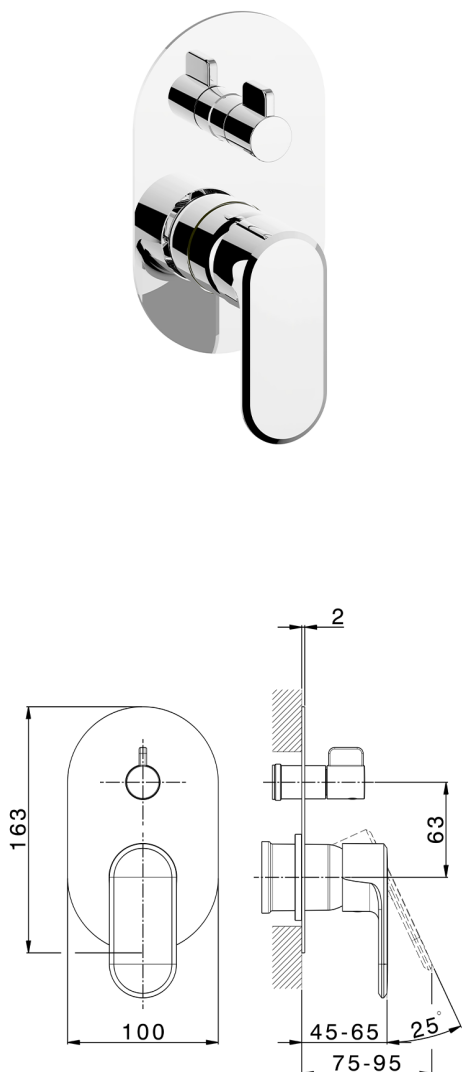

Exposed part for concealed S.L.bath-shower valve LINEAVIVA_LV002300

MODEL **LV002300**

Exposed part for concealed S.L.bath-shower valve, 2-Way rotating diverter, without concealed part, for items Easy-Box ZA000230

AVAILABLE FINISHINGS

-  **21** 21 Chrome
-  **2B** 2B Polished Nickel
-  **2F** 2F Brushed Nickel
-  **40** 40 Matt Black
-  **4Q** 4Q Matt White

CHARACTERISTICS

Installation **Concealed**
 Required concealed parts **ZA000230**

Exposed part for concealed S.L.bath-shower valve LINEAVIVA_LV002300

LV002300

<https://en.cisal.it/exposed-part-for-concealed-s-l-bath-shower-valve-lineaviva-lv002300>

2026-06-25