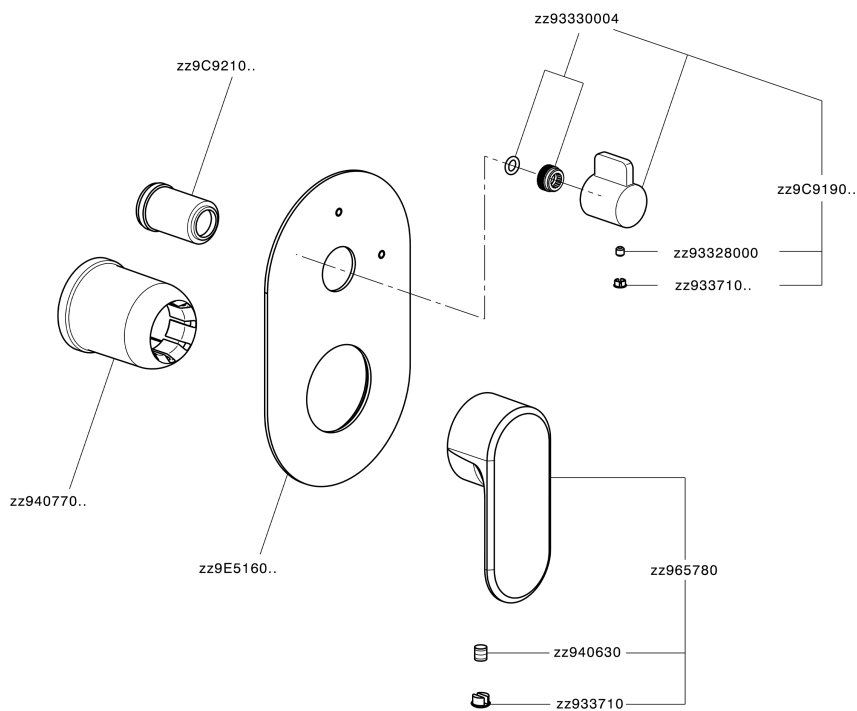

Exposed part for concealed S.L.bath-shower valve LINEAVIVA_LV002300

LV002300

<https://en.cisal.it/exposed-part-for-concealed-s-l-bath-shower-valve-lineaviva-lv002300>

2026-06-26