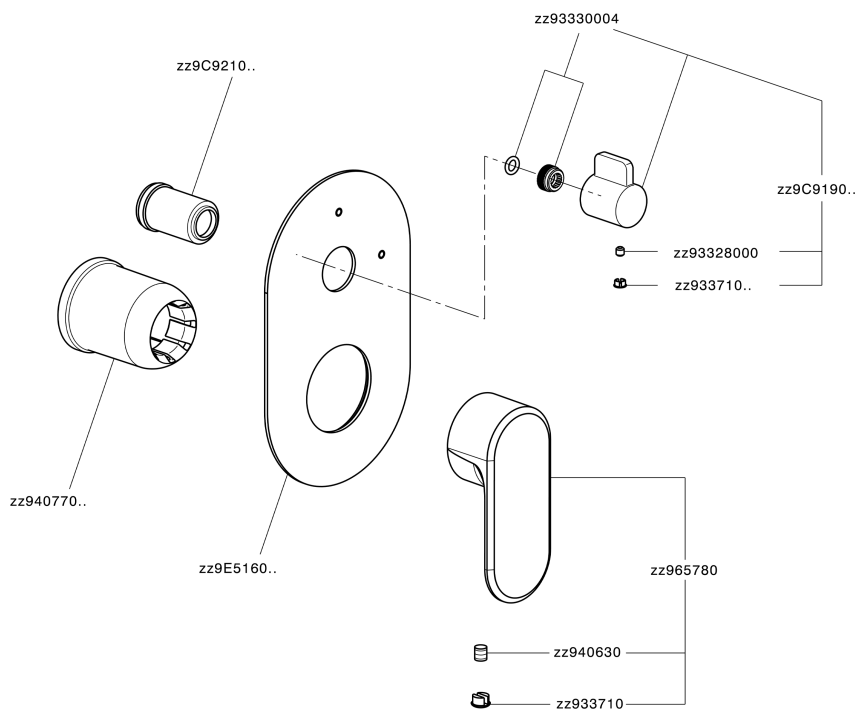

Exposed part for concealed S.L.bath-shower valve LINEAVIVA_LV002300

LV002300

<https://en.cisal.it/exposed-part-for-concealed-s-l-bath-shower-valve-lineaviva-lv002300>

2026-06-25