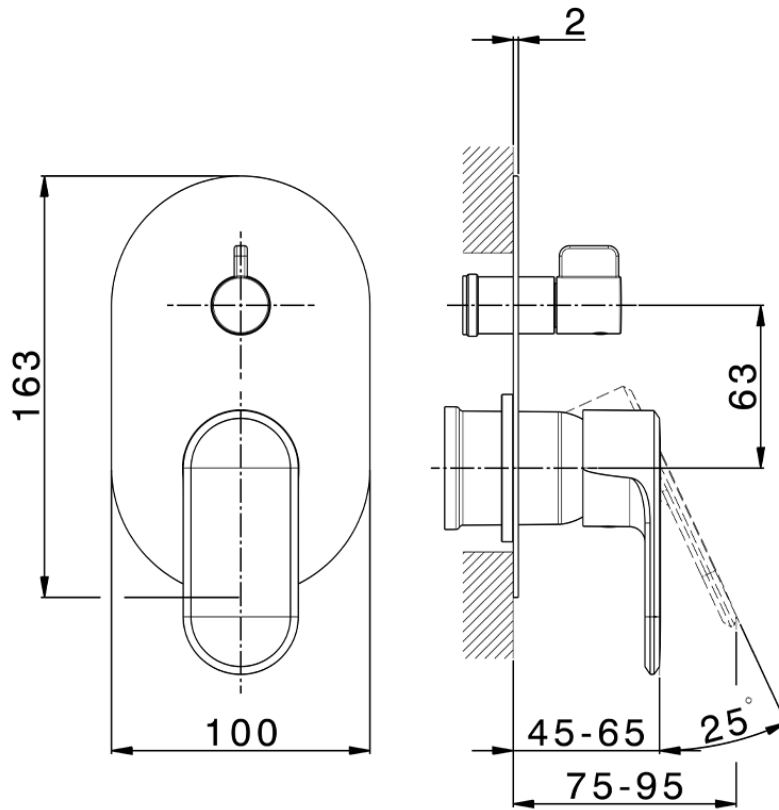

Exposed part for concealed S.L.bath-shower valve LINEAVIVA_LV002300

LV002300

<https://en.cisal.it/exposed-part-for-concealed-s-l-bath-shower-valve-lineaviva-lv002300>

2026-04-25