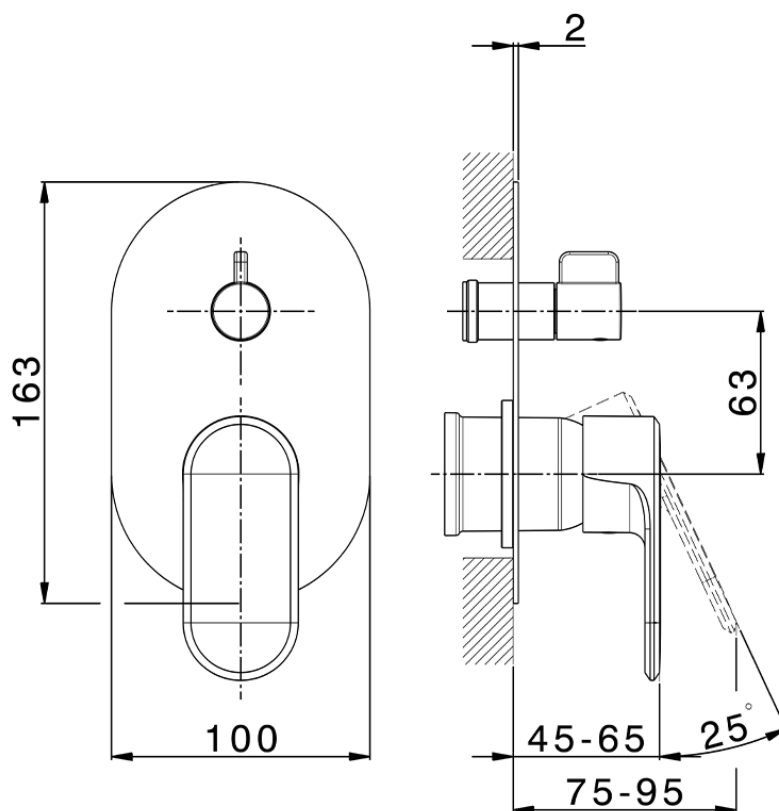

Exposed part for concealed S.L.bath-shower valve LINEAVIVA_LV002300

LV002300

<https://en.cisal.it/exposed-part-for-concealed-s-l-bath-shower-valve-lineaviva-lv002300>

2026-06-25