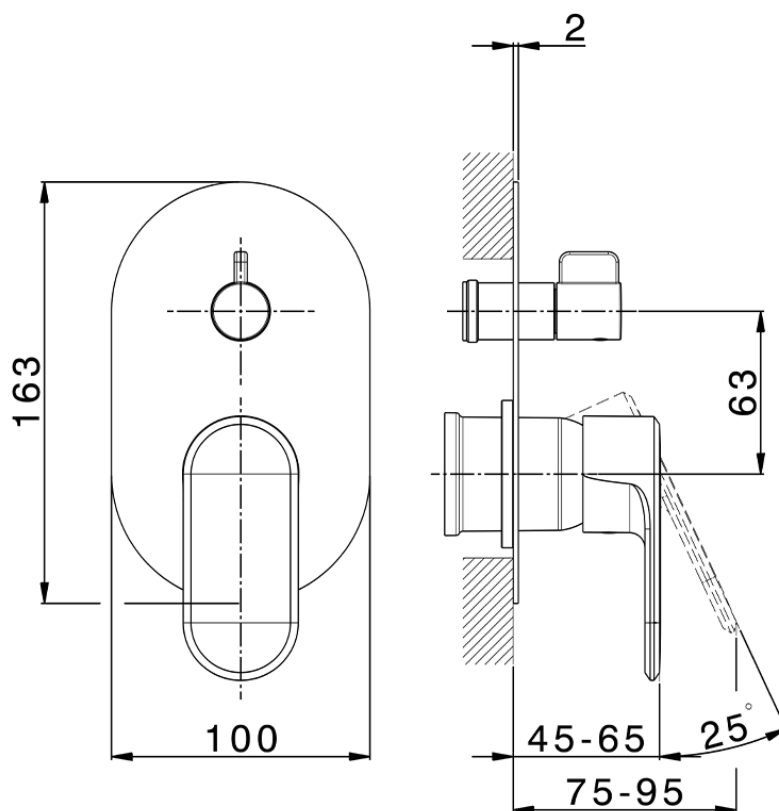

## Exposed part for concealed S.L.bath-shower valve LINEAVIVA\_LV002300

LV002300

<https://en.cisal.it/exposed-part-for-concealed-s-l-bath-shower-valve-lineaviva-lv002300>

2026-06-25