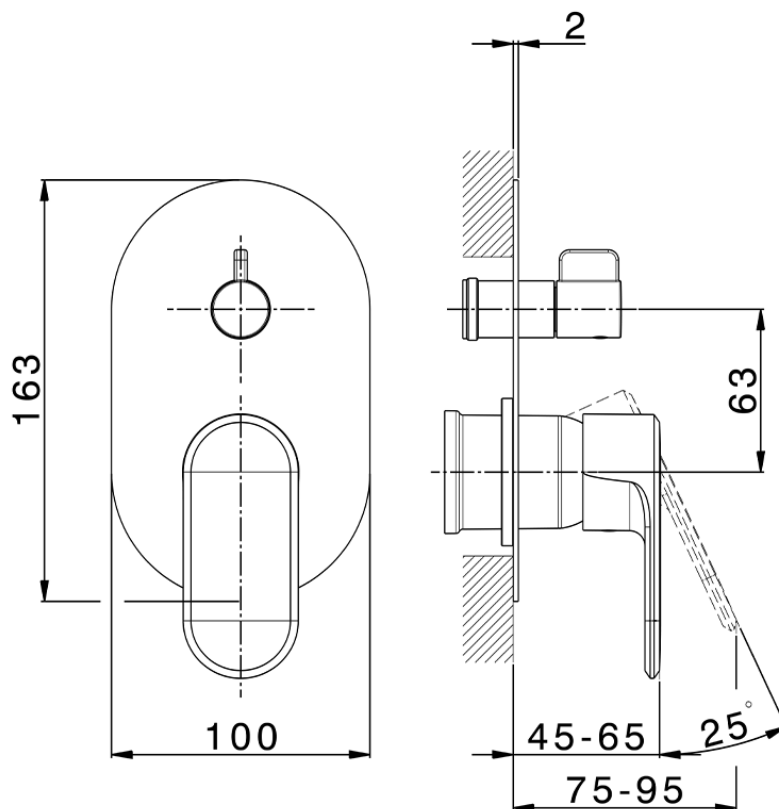

Exposed part for concealed S.L.bath-shower valve LINEAVIVA_LV002300

LV002300

<https://en.cisal.it/exposed-part-for-concealed-s-l-bath-shower-valve-lineaviva-lv002300>

2026-06-05