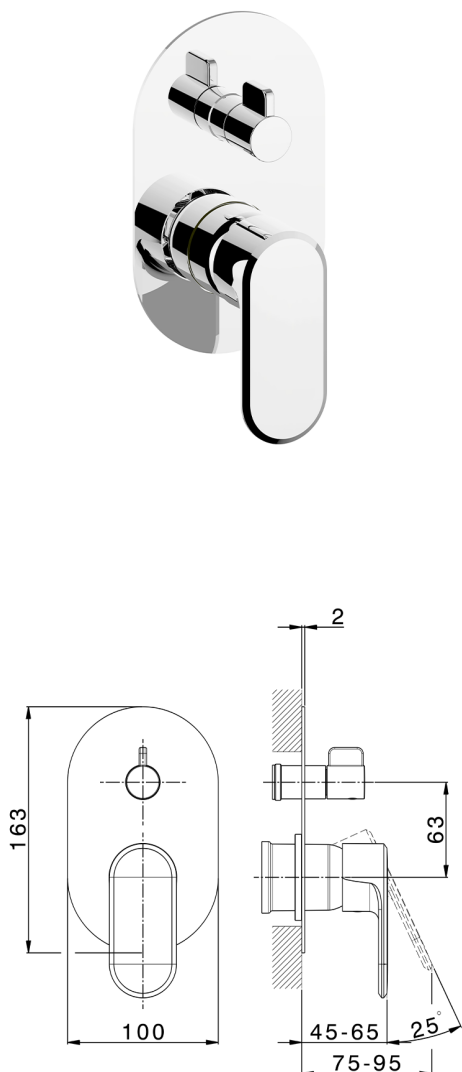

Exposed part for concealed S.L.bath-shower valve LINEAVIVA_LV002300

MODEL **LV002300**

Exposed part for concealed S.L.bath-shower valve, 2-Way rotating diverter, without concealed part, for items Easy-Box ZA000230

AVAILABLE FINISHINGS

-  **21** 21 Chrome
-  **2B** 2B Polished Nickel
-  **2F** 2F Brushed Nickel
-  **40** 40 Matt Black
-  **4Q** 4Q Matt White

CHARACTERISTICS

Installation **Concealed**
 Required concealed parts **ZA000230**

Exposed part for concealed S.L.bath-shower valve LINEAVIVA_LV002300

LV002300

<https://en.cisal.it/exposed-part-for-concealed-s-l-bath-shower-valve-lineaviva-lv002300>

2026-05-16