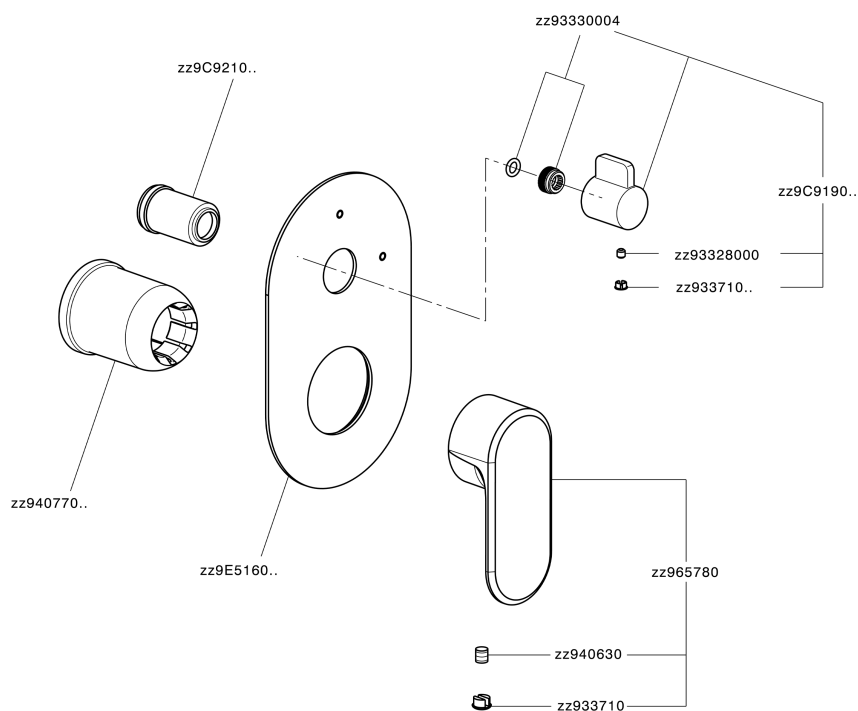

Exposed part for concealed S.L.bath-shower valve LINEAVIVA_LV002300

MODEL **LV002300**

Exposed part for concealed S.L.bath-shower valve, 2-Way rotating diverter, without concealed part, for items Easy-Box ZA000230

AVAILABLE FINISHINGS

-  **21** 21 Chrome
-  **2B** 2B Polished Nickel
-  **2F** 2F Brushed Nickel
-  **40** 40 Matt Black
-  **4Q** 4Q Matt White

CHARACTERISTICS

Installation **Concealed**
 Required concealed parts **ZA000230**

Exposed part for concealed S.L.bath-shower valve LINEAVIVA_LV002300

LV002300

<https://en.cisal.it/exposed-part-for-concealed-s-l-bath-shower-valve-lineaviva-lv002300>

2026-05-16