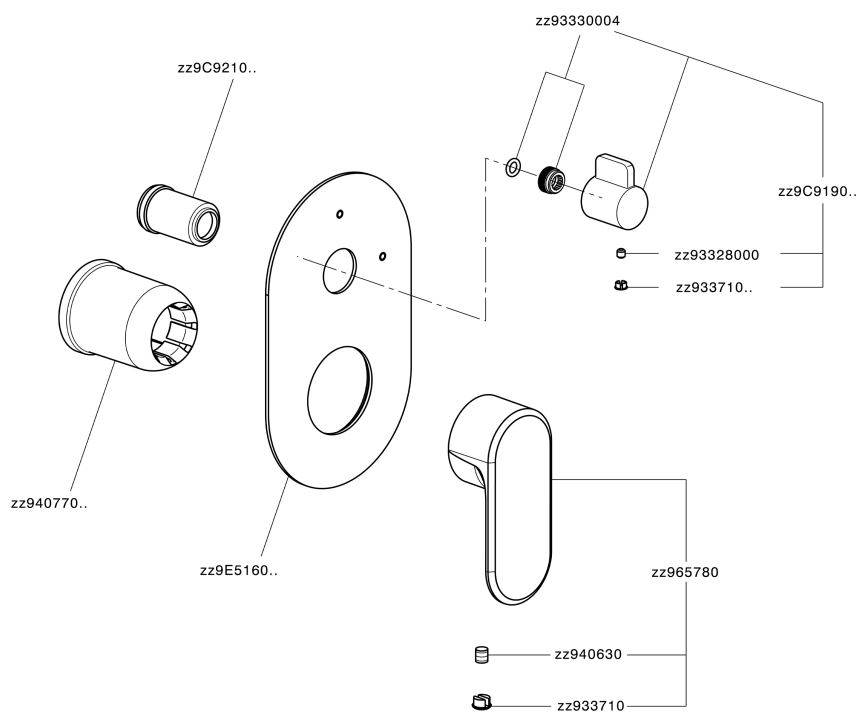

Exposed part for concealed S.L.bath-shower valve LINEAVIVA_LV002300

LV002300

<https://en.cisal.it/exposed-part-for-concealed-s-l-bath-shower-valve-lineaviva-lv002300>

2026-04-25