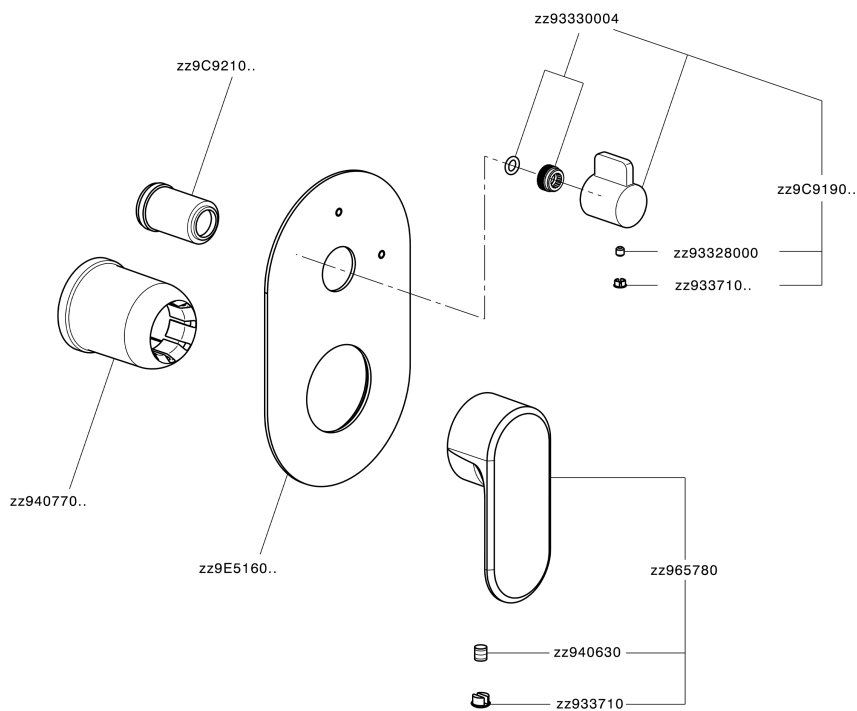

Exposed part for concealed S.L.bath-shower valve LINEAVIVA_LV002300

LV002300

<https://en.cisal.it/exposed-part-for-concealed-s-l-bath-shower-valve-lineaviva-lv002300>

2026-05-16