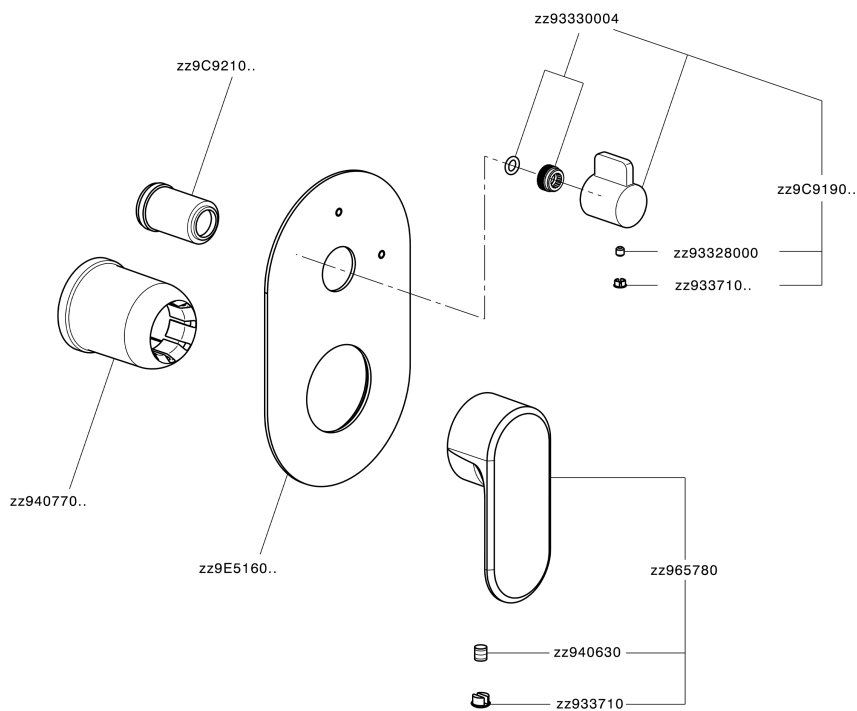

Exposed part for concealed S.L.bath-shower valve LINEAVIVA_LV002300

LV002300

<https://en.cisal.it/exposed-part-for-concealed-s-l-bath-shower-valve-lineaviva-lv002300>

2026-06-05