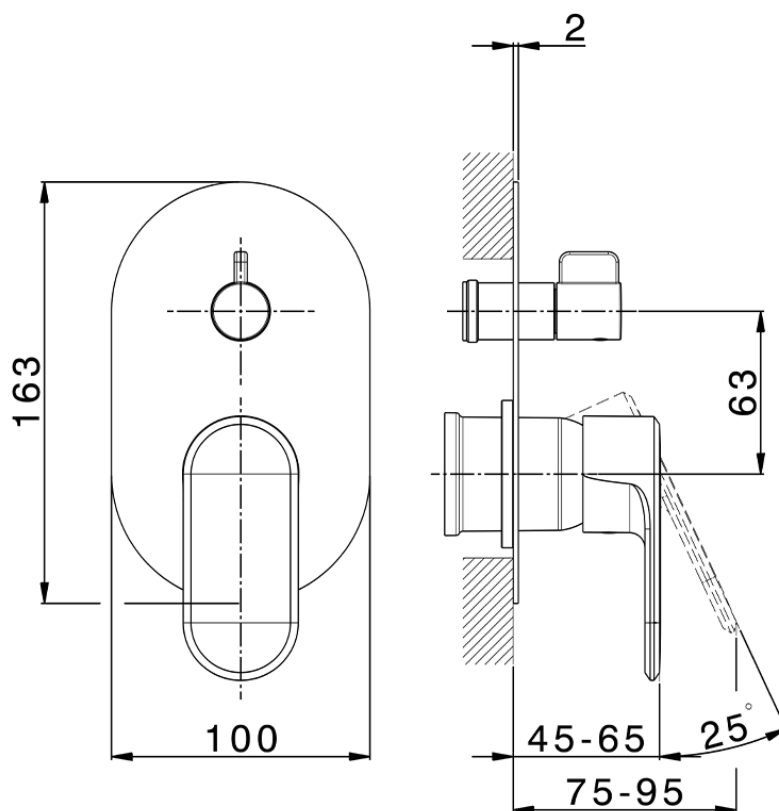

Exposed part for concealed S.L.bath-shower valve LINEAVIVA_LV002300

LV002300

<https://en.cisal.it/exposed-part-for-concealed-s-l-bath-shower-valve-lineaviva-lv002300>

2026-05-16