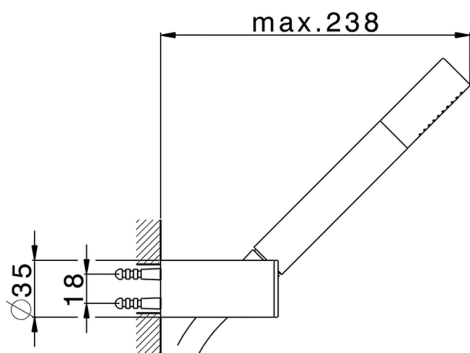

Shower set SHOWER_DS018360

MODEL **DS018360**

Shower set, wall mounted adjustable handshower bracket, Brass minimalistic one spray handshower, 150 cm SUPREME smooth flexible hose

AVAILABLE FINISHINGS

-  **21** 21 Chrome
-  **2B** 2B Polished Nickel
-  **2P** 2P Rose Gold
-  **2Q** 2Q Black Titanium
-  **40** 40 Matt Black
-  **4Q** 4Q Matt White