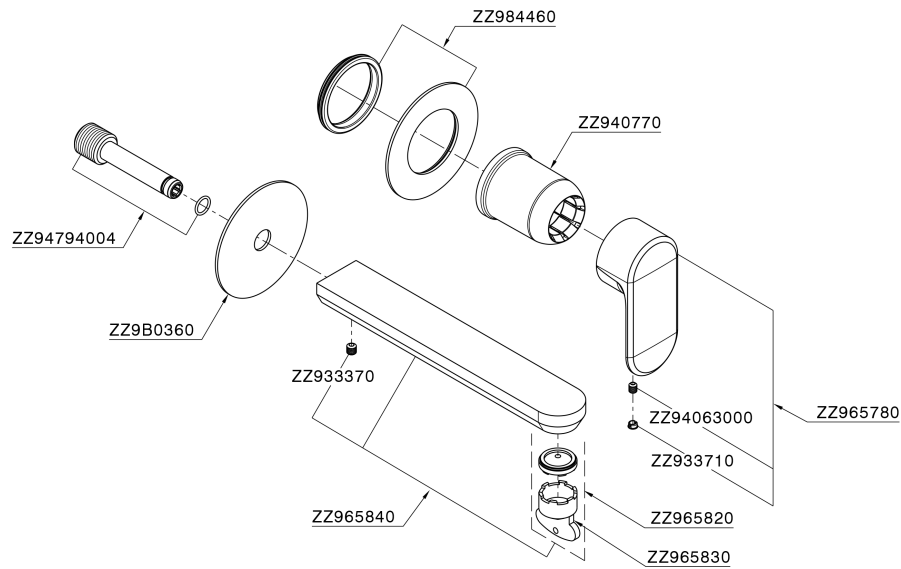

Exposed part for single lever washbasin valve LINEAVIVA_LV005516

LV005516

<https://en.cisal.it/exposed-part-for-single-lever-washbasin-valve-lineaviva-lv005516>

2026-04-30