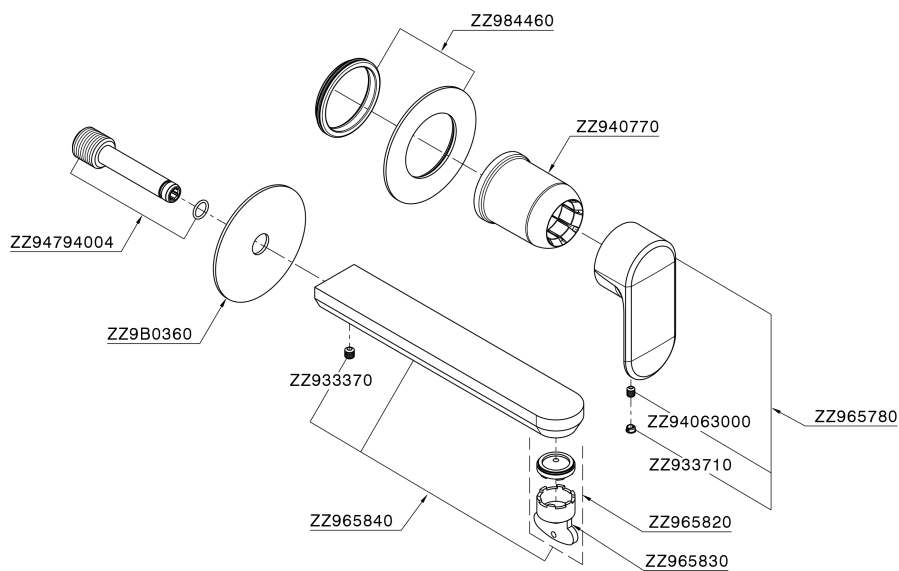

Exposed part for single lever washbasin valve LINEAVIVA_LV005516

MODEL **LV005516**

Exposed part for single lever washbasin valve, without concealed part, spout L.200 mm, for item Easy-Box ZA002450-ZA025510

Exposed part for single lever washbasin valve LINEAVIVA_LV005516

LV005516

<https://en.cisal.it/exposed-part-for-single-lever-washbasin-valve-lineaviva-lv005516>

2026-04-30