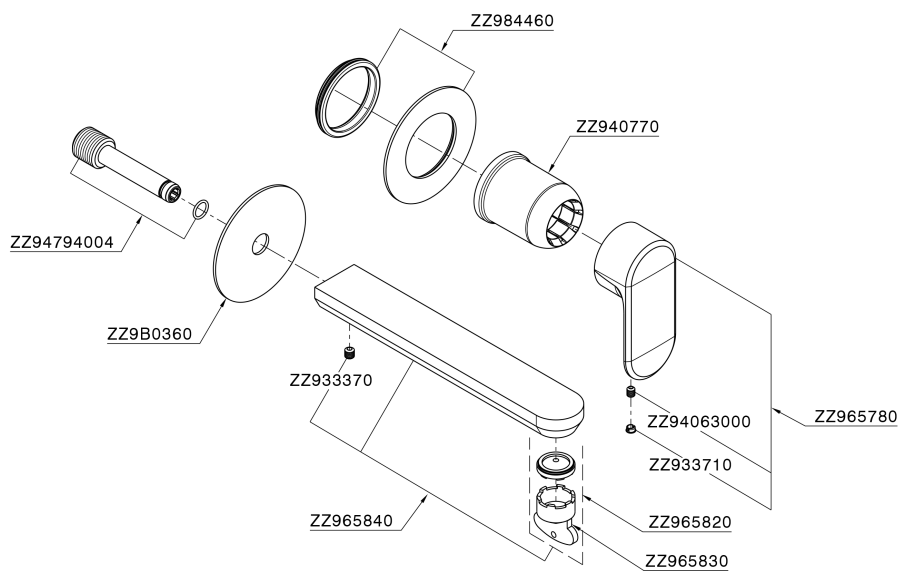

Exposed part for single lever washbasin valve LINEAVIVA_LV005516

LV005516

<https://en.cisal.it/exposed-part-for-single-lever-washbasin-valve-lineaviva-lv005516>

2026-04-05