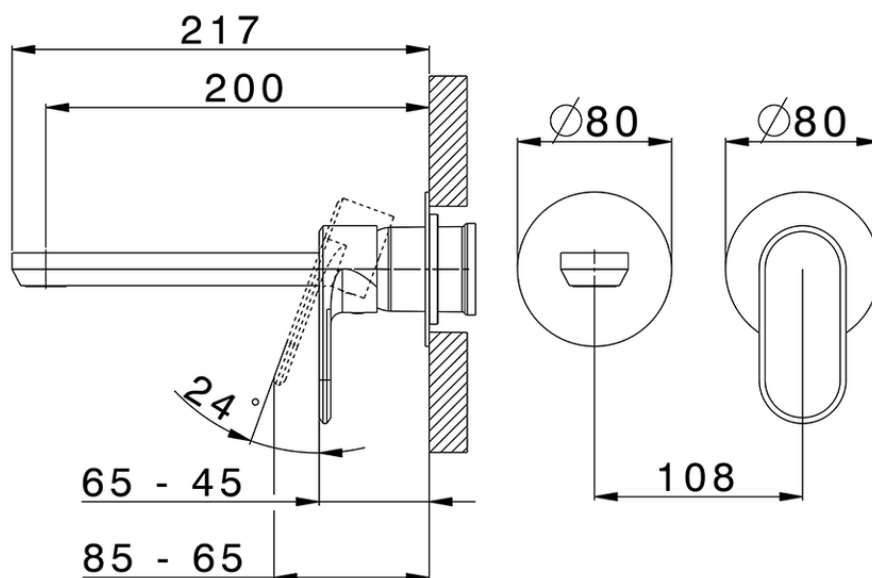

## Exposed part for single lever washbasin valve LINEAVIVA\_LV005516

LV005516

<https://en.cisal.it/exposed-part-for-single-lever-washbasin-valve-lineaviva-lv005516>

2026-04-30