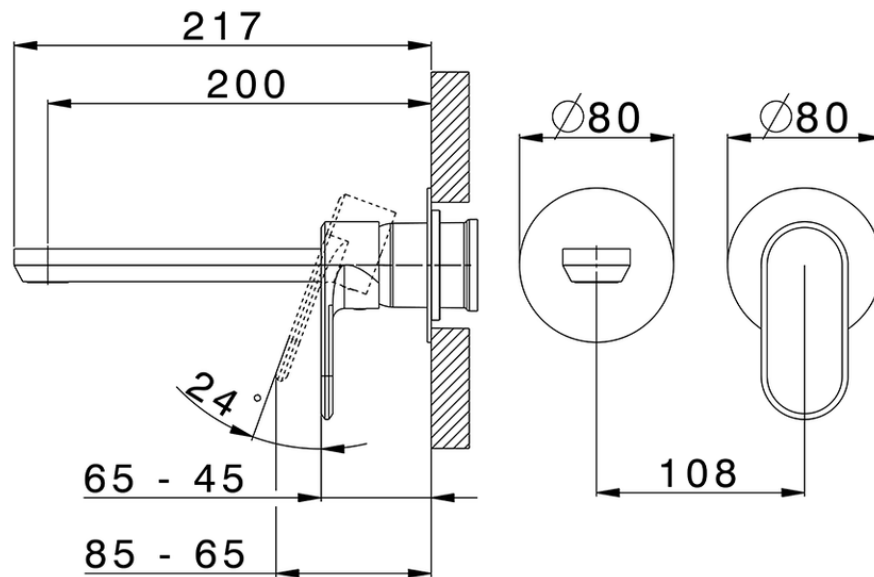

Exposed part for single lever washbasin valve LINEAVIVA_LV005516

LV005516

<https://en.cisal.it/exposed-part-for-single-lever-washbasin-valve-lineaviva-lv005516>

2026-04-05