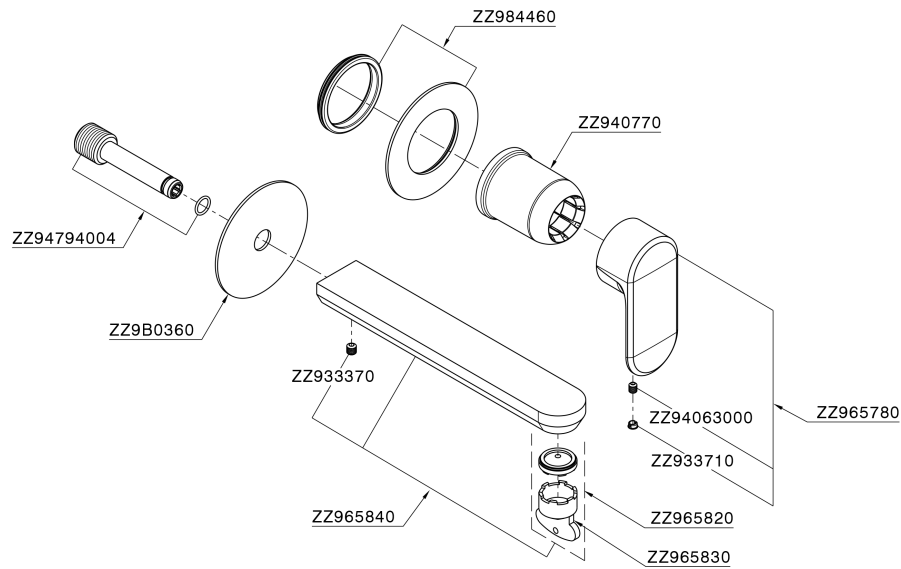

Exposed part for single lever washbasin valve LINEAVIVA_LV005516

MODEL **LV005516**

Exposed part for single lever washbasin valve, without concealed part, spout L.200 mm, for item Easy-Box ZA002450-ZA025510

Exposed part for single lever washbasin valve LINEAVIVA_LV005516

LV005516

<https://en.cisal.it/exposed-part-for-single-lever-washbasin-valve-lineaviva-lv005516>

2026-04-30