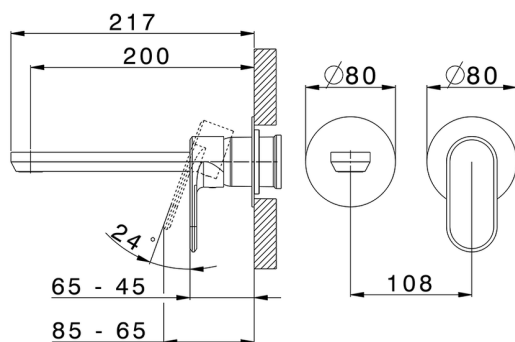

CHARACTERISTICS

Installation **Concealed**
Required concealed parts **ZA002450**