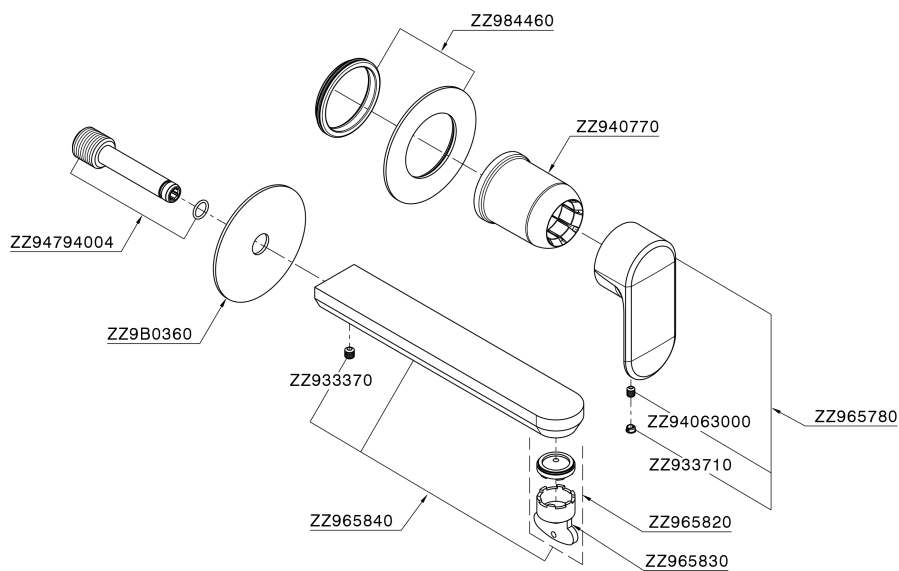

Exposed part for single lever washbasin valve LINEAVIVA_LV005516

MODEL **LV005516**

Exposed part for single lever washbasin valve, without concealed part, spout L.200 mm, for item Easy-Box ZA002450-ZA025510

Exposed part for single lever washbasin valve LINEAVIVA_LV005516

LV005516

<https://en.cisal.it/exposed-part-for-single-lever-washbasin-valve-lineaviva-lv005516>

2026-04-05