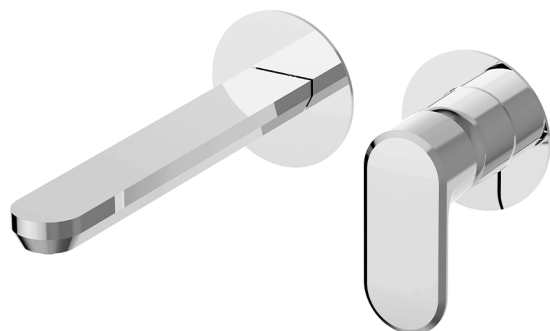

Exposed part for single lever washbasin valve LINEAVIVA_LV005516

MODEL **LV005516**

Exposed part for single lever washbasin valve, without concealed part, spout L.200 mm, for item Easy-Box ZA002450-ZA025510

AVAILABLE FINISHINGS

-  **21** 21 Chrome
-  **2B** 2B Polished Nickel
-  **2F** 2F Brushed Nickel
-  **40** 40 Matt Black
-  **4Q** 4Q Matt White

CHARACTERISTICS

Installation **Concealed**
 Required concealed parts **ZA002450**

Exposed part for single lever washbasin valve LINEAVIVA_LV005516

LV005516

<https://en.cisal.it/exposed-part-for-single-lever-washbasin-valve-lineaviva-lv005516>

2026-04-30