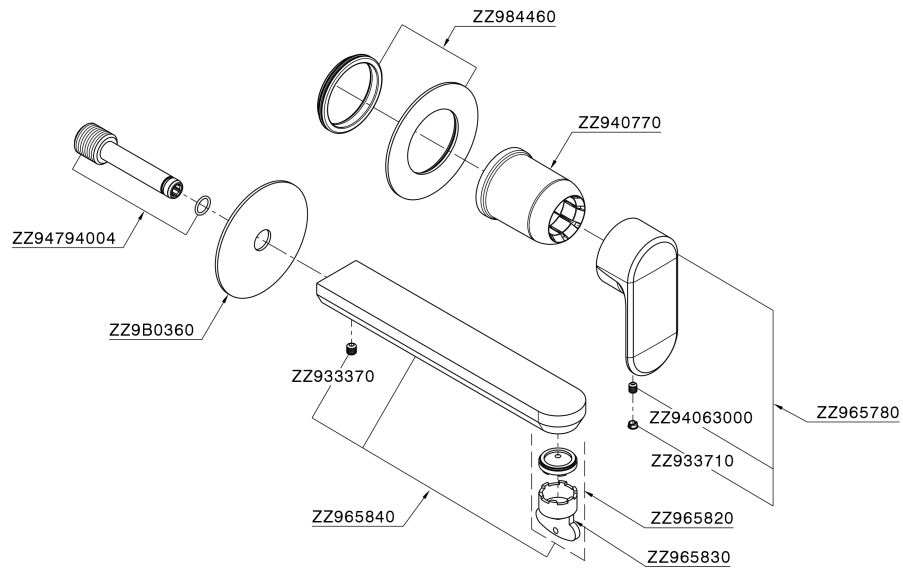

Exposed part for single lever washbasin valve LINEAVIVA_LV005516

LV005516

<https://en.cisal.it/exposed-part-for-single-lever-washbasin-valve-lineaviva-lv005516>

2026-04-30