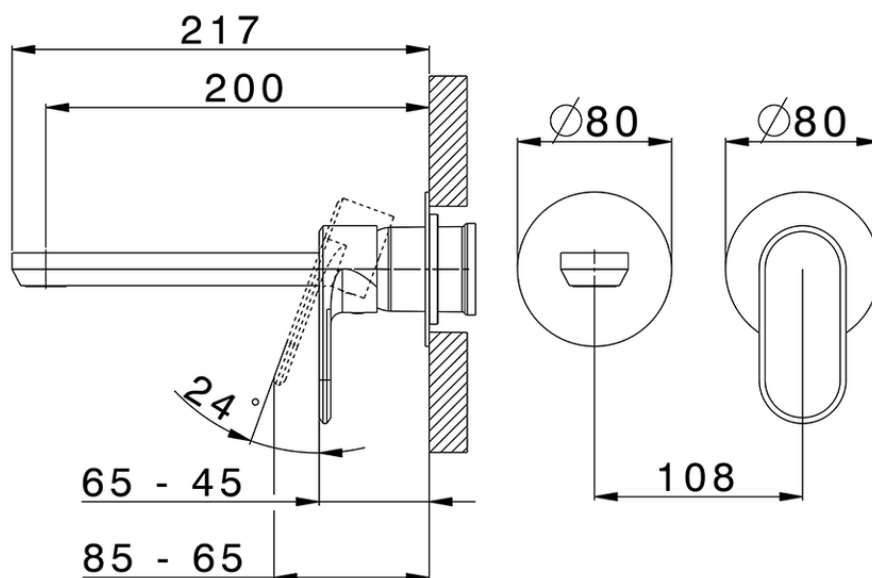

**Exposed part for single lever washbasin valve LINEAVIVA\_LV005516**

LV005516

<https://en.cisal.it/exposed-part-for-single-lever-washbasin-valve-lineaviva-lv005516>

2026-04-05