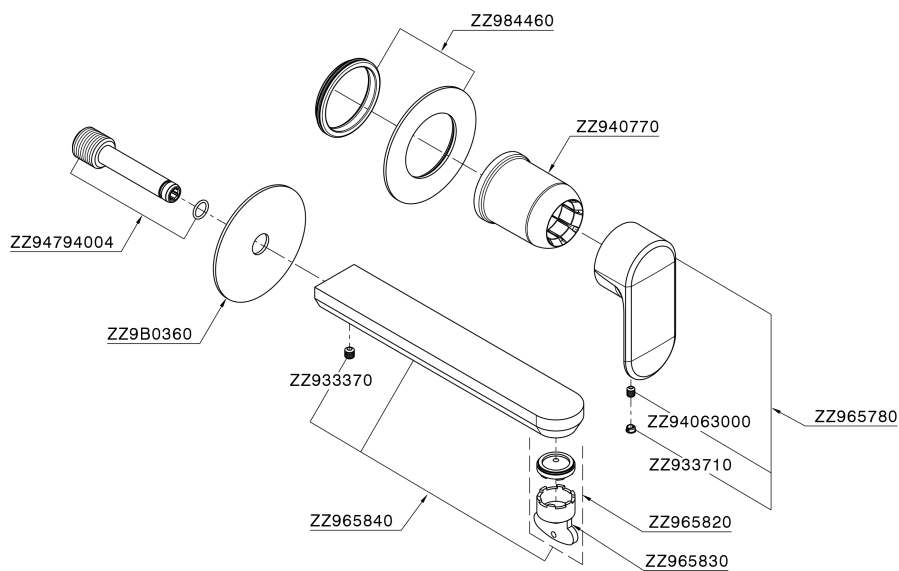

## Exposed part for single lever washbasin valve LINEAVIVA\_LV005516

MODEL **LV005516**

Exposed part for single lever washbasin valve, without concealed part, spout L.200 mm, for item Easy-Box ZA002450-ZA025510

### CHARACTERISTICS

Installation **Concealed**  
 Required concealed parts **ZA002450**

## Exposed part for single lever washbasin valve LINEAVIVA\_LV005516

LV005516

<https://en.cisal.it/exposed-part-for-single-lever-washbasin-valve-lineaviva-lv005516>

2026-06-05