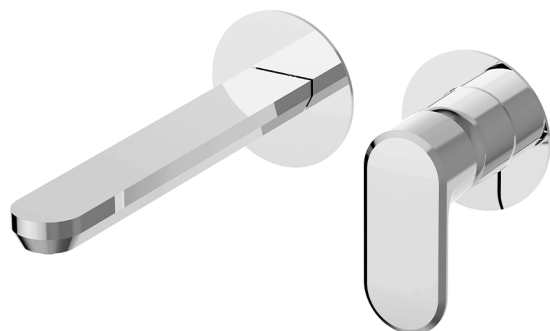

## Exposed part for single lever washbasin valve LINEAVIVA\_LV005516

MODEL **LV005516**

Exposed part for single lever washbasin valve, without concealed part, spout L.200 mm, for item Easy-Box ZA002450-ZA025510

## Exposed part for single lever washbasin valve LINEAVIVA\_LV005516

LV005516

<https://en.cisal.it/exposed-part-for-single-lever-washbasin-valve-lineaviva-lv005516>

2026-06-05