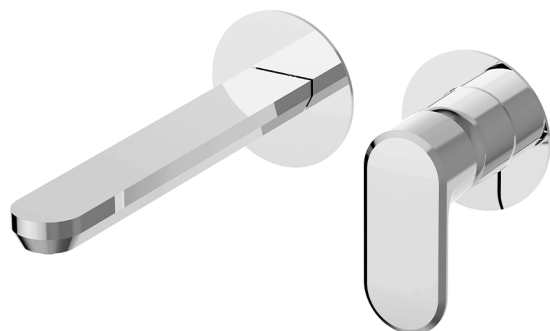

Exposed part for single lever washbasin valve LINEAVIVA_LV005516

MODEL **LV005516**

Exposed part for single lever washbasin valve, without concealed part, spout L.200 mm, for item Easy-Box ZA002450-ZA025510

AVAILABLE FINISHINGS

-  **21** 21 Chrome
-  **2B** 2B Polished Nickel
-  **2F** 2F Brushed Nickel
-  **40** 40 Matt Black
-  **4Q** 4Q Matt White

CHARACTERISTICS

Installation **Concealed**
 Required concealed parts **ZA002450**

Exposed part for single lever washbasin valve LINEAVIVA_LV005516

LV005516

<https://en.cisal.it/exposed-part-for-single-lever-washbasin-valve-lineaviva-lv005516>

2026-04-05