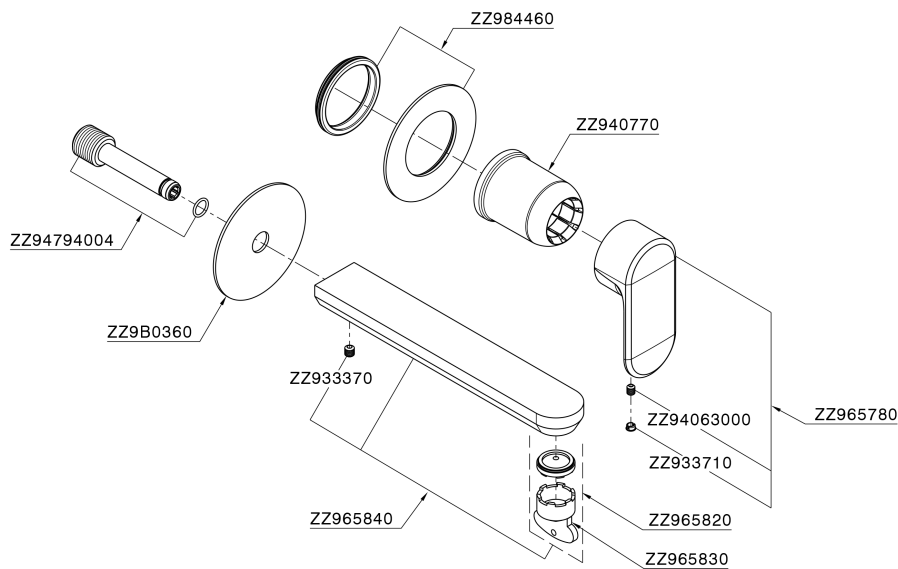

Exposed part for single lever washbasin valve LINEAVIVA_LV005516

MODEL **LV005516**

Exposed part for single lever washbasin valve, without concealed part, spout L.200 mm, for item Easy-Box ZA002450-ZA025510

Exposed part for single lever washbasin valve LINEAVIVA_LV005516

LV005516

<https://en.cisal.it/exposed-part-for-single-lever-washbasin-valve-lineaviva-lv005516>

2026-04-05