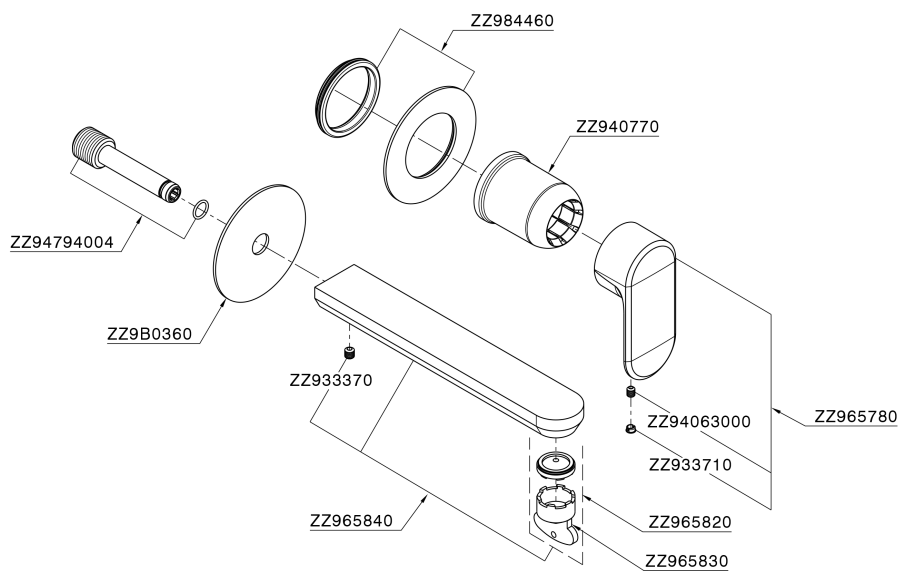

Exposed part for single lever washbasin valve LINEAVIVA_LV005516

LV005516

<https://en.cisal.it/exposed-part-for-single-lever-washbasin-valve-lineaviva-lv005516>

2026-04-07