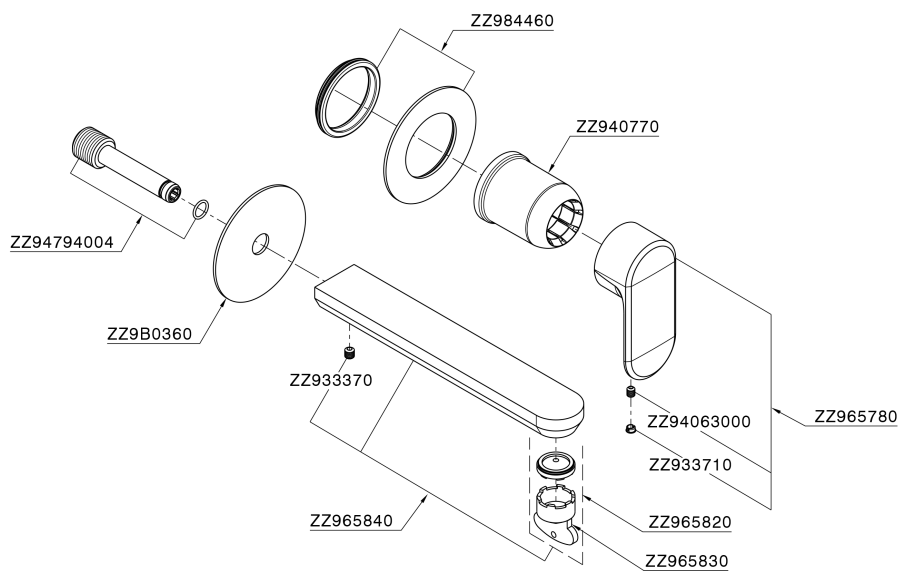

Exposed part for single lever washbasin valve LINEAVIVA_LV005516

LV005516

<https://en.cisal.it/exposed-part-for-single-lever-washbasin-valve-lineaviva-lv005516>

2026-06-05