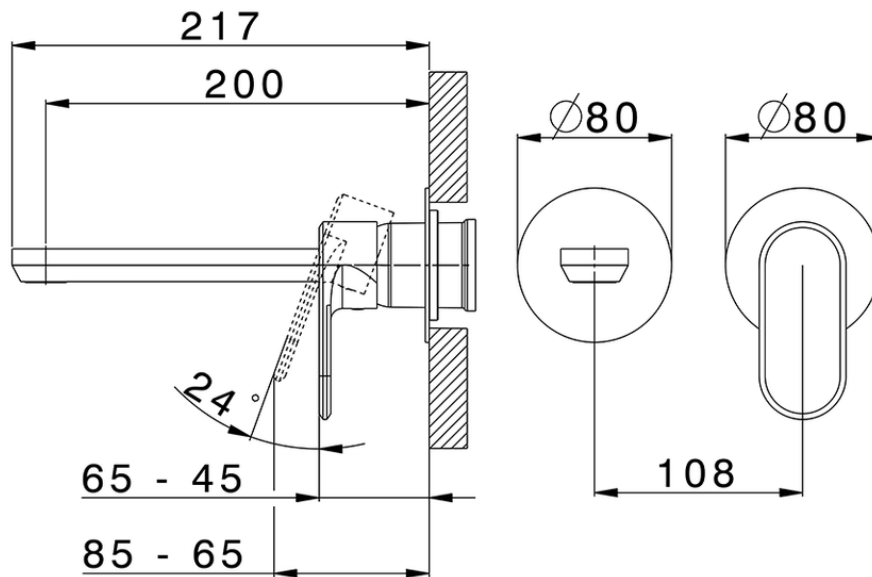

Exposed part for single lever washbasin valve LINEAVIVA_LV005516

LV005516

<https://en.cisal.it/exposed-part-for-single-lever-washbasin-valve-lineaviva-lv005516>

2026-06-05