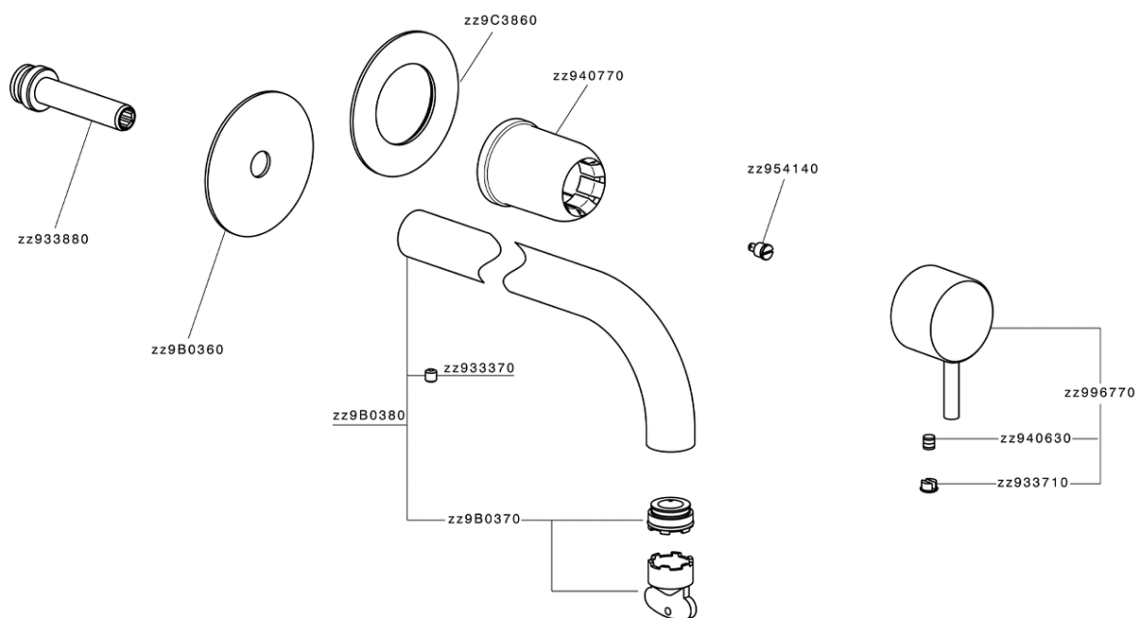

Exposed part for single lever washbasin valve NUOVA LESS_LN00551D

MODEL **LN00551D**

Exposed part for single lever washbasin valve, without concealed part, spout L.200 mm, for item Easy-Box ZA002450-ZA025510

AVAILABLE FINISHINGS

-  **21** 21 Chrome
-  **2F** 2F Brushed Nickel
-  **40** 40 Matt Black
-  **4Q** 4Q Matt White

CHARACTERISTICS

Installation **Concealed**
 Required concealed parts **ZA002450**

Exposed part for single lever washbasin valve NUOVA LESS_LN00551D

LN00551D

<https://en.cisal.it/exposed-part-for-single-lever-washbasin-valve-nuova-less-ln00551d>

2026-06-25