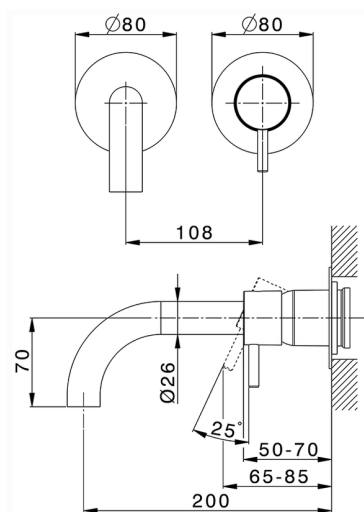

Exposed part for single lever washbasin valve NUOVA LESS_LN00551D

MODEL **LN00551D**

Exposed part for single lever washbasin valve, without concealed part, spout L.200 mm, for item Easy-Box ZA002450-ZA025510

AVAILABLE FINISHINGS

-  **21** 21 Chrome
-  **2F** 2F Brushed Nickel
-  **40** 40 Matt Black
-  **4Q** 4Q Matt White

CHARACTERISTICS

Installation **Concealed**
 Required concealed parts **ZA002450**

Exposed part for single lever washbasin valve NUOVA LESS_LN00551D

LN00551D

<https://en.cisal.it/exposed-part-for-single-lever-washbasin-valve-nuova-less-ln00551d>

2026-06-25