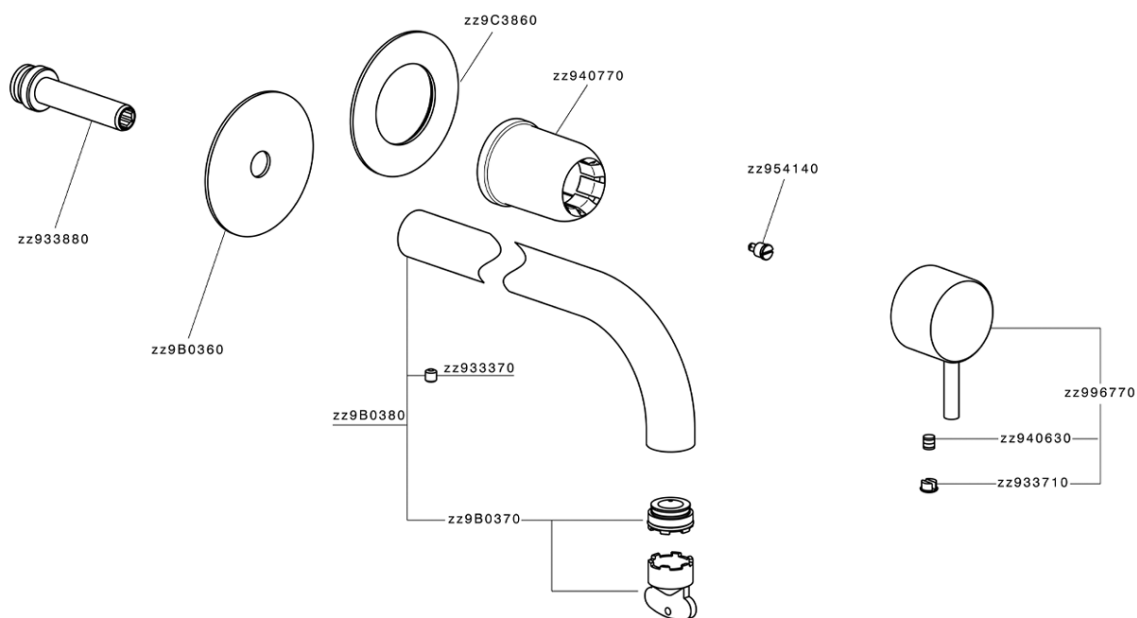

## Exposed part for single lever washbasin valve NUOVA LESS\_LN00551D

LN00551D

<https://en.cisal.it/exposed-part-for-single-lever-washbasin-valve-nuova-less-ln00551d>

2026-04-06