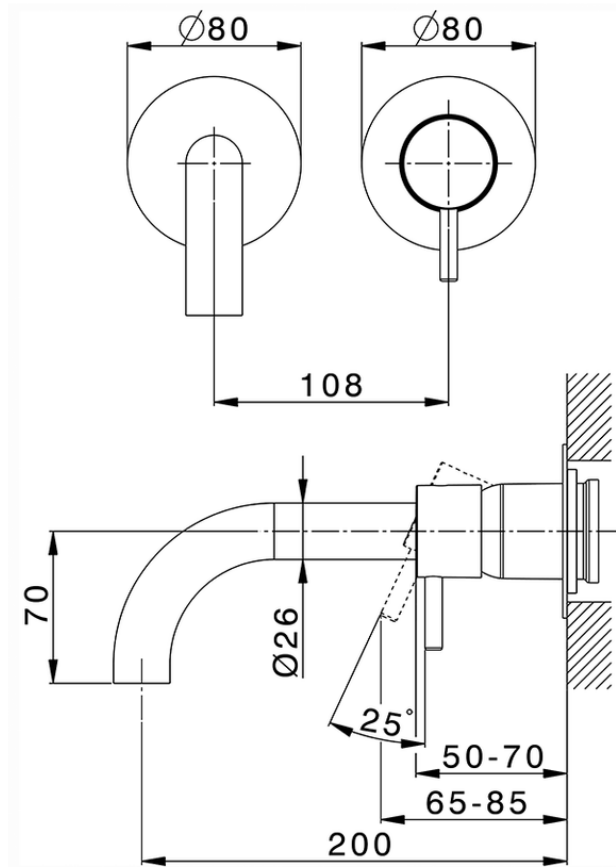

Exposed part for single lever washbasin valve NUOVA LESS_LN00551D

LN00551D

<https://en.cisal.it/exposed-part-for-single-lever-washbasin-valve-nuova-less-ln00551d>

2026-04-06