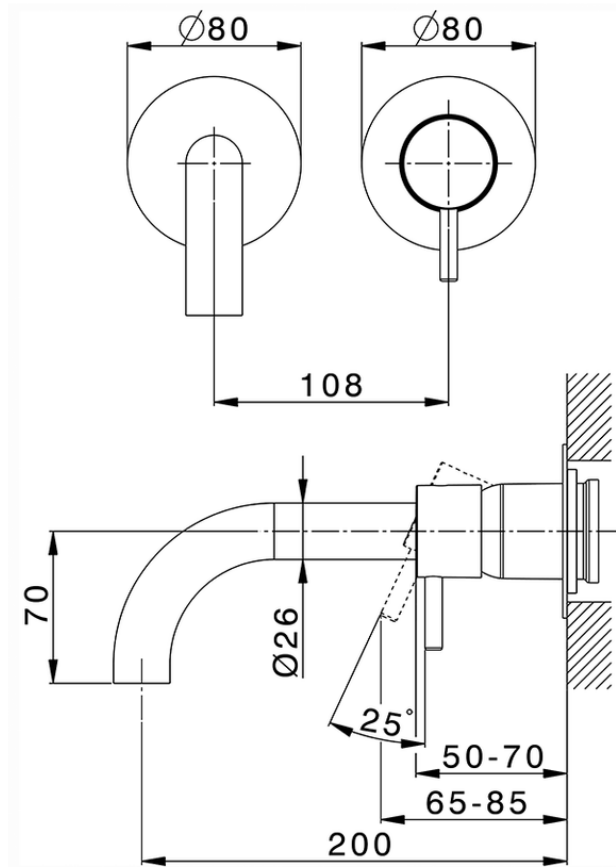

**Exposed part for single lever washbasin valve NUOVA LESS\_LN00551D**

LN00551D

<https://en.cisal.it/exposed-part-for-single-lever-washbasin-valve-nuova-less-ln00551d>

2026-06-25