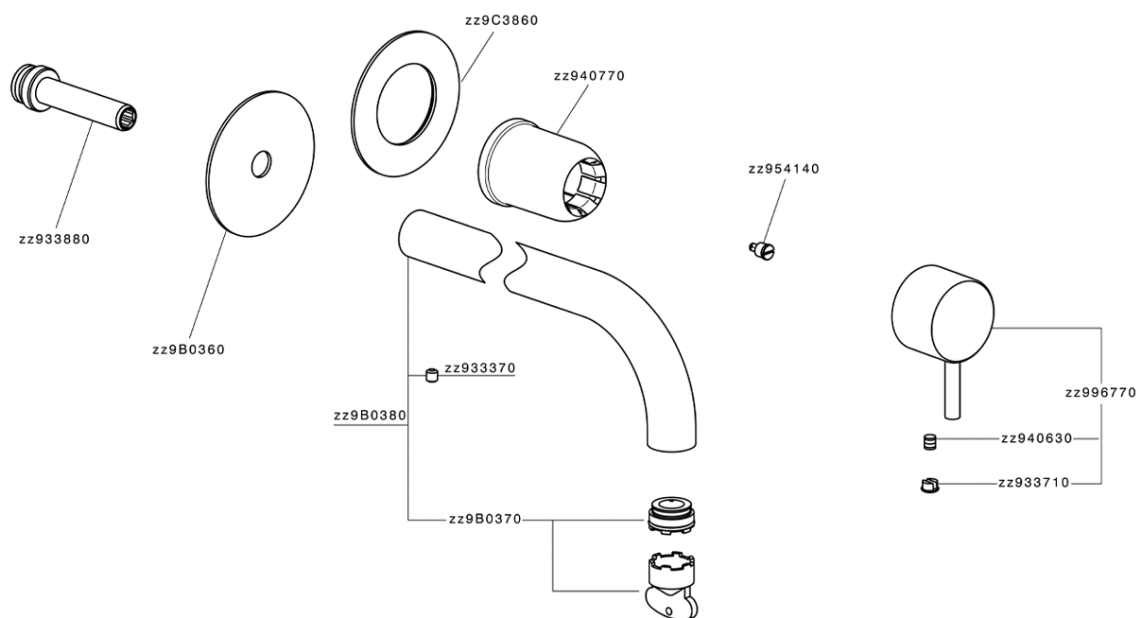

Exposed part for single lever washbasin valve NUOVA LESS_LN00551D

MODEL **LN00551D**

Exposed part for single lever washbasin valve, without concealed part, spout L.200 mm, for item Easy-Box ZA002450-ZA025510

AVAILABLE FINISHINGS

-  **21** 21 Chrome
-  **2F** 2F Brushed Nickel
-  **40** 40 Matt Black
-  **4Q** 4Q Matt White

CHARACTERISTICS

Installation **Concealed**
 Required concealed parts **ZA002450**

Exposed part for single lever washbasin valve NUOVA LESS_LN00551D

LN00551D

<https://en.cisal.it/exposed-part-for-single-lever-washbasin-valve-nuova-less-ln00551d>

2026-04-06