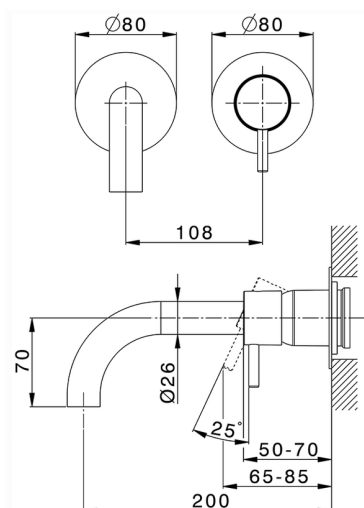

Exposed part for single lever washbasin valve NUOVA LESS_LN00551D

MODEL **LN00551D**

Exposed part for single lever washbasin valve, without concealed part, spout L.200 mm, for item Easy-Box ZA002450-ZA025510

AVAILABLE FINISHINGS

-  **21** 21 Chrome
-  **2F** 2F Brushed Nickel
-  **40** 40 Matt Black
-  **4Q** 4Q Matt White

CHARACTERISTICS

Installation **Concealed**
 Required concealed parts **ZA002450**

Exposed part for single lever washbasin valve NUOVA LESS_LN00551D

LN00551D

<https://en.cisal.it/exposed-part-for-single-lever-washbasin-valve-nuova-less-ln00551d>

2026-04-06