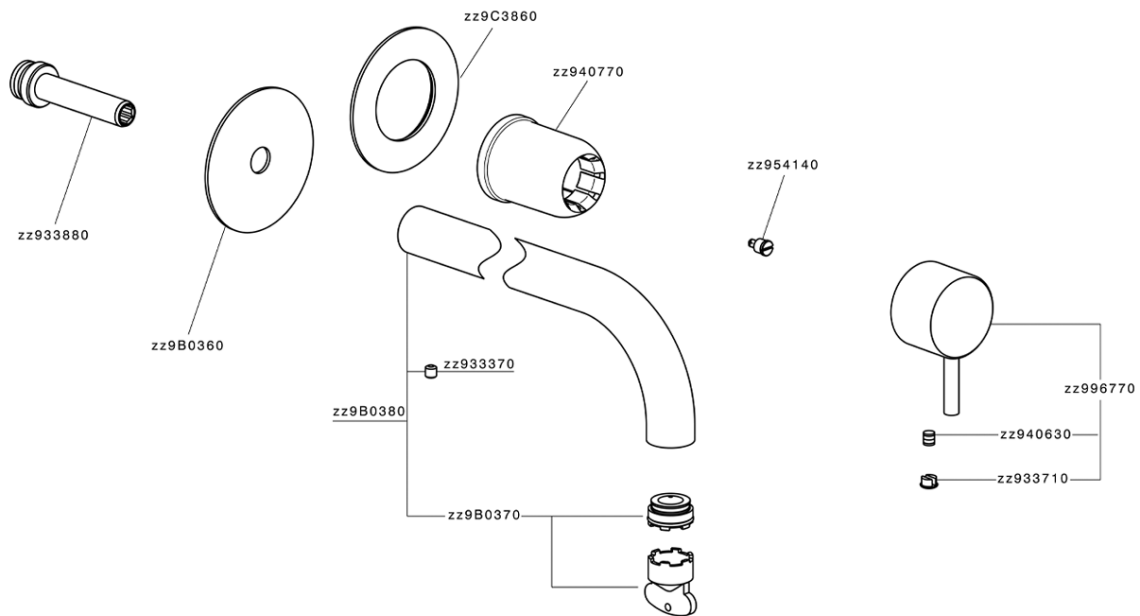

Exposed part for single lever washbasin valve NUOVA LESS_LN00551D

LN00551D

<https://en.cisal.it/exposed-part-for-single-lever-washbasin-valve-nuova-less-ln00551d>

2026-06-25