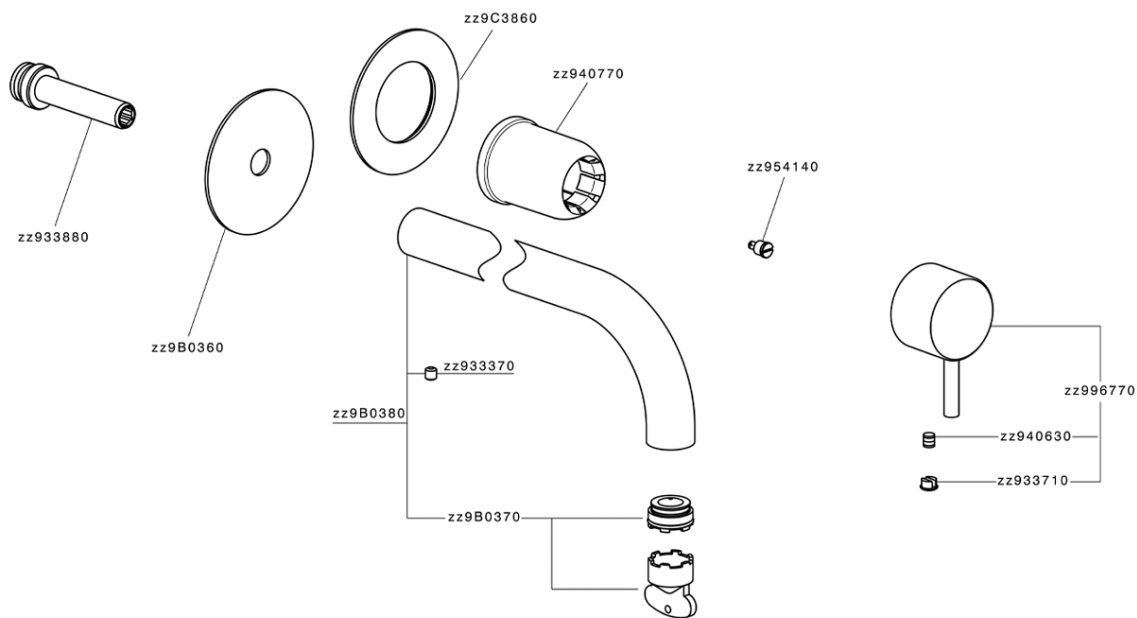

Exposed part for single lever washbasin valve NUOVA LESS_LN00551D

MODEL **LN00551D**

Exposed part for single lever washbasin valve, without concealed part, spout L.200 mm, for item Easy-Box ZA002450-ZA025510

AVAILABLE FINISHINGS

-  **21** 21 Chrome
-  **2F** 2F Brushed Nickel
-  **40** 40 Matt Black
-  **4Q** 4Q Matt White

CHARACTERISTICS

Installation **Concealed**
 Required concealed parts **ZA002450**

Exposed part for single lever washbasin valve NUOVA LESS_LN00551D

LN00551D

<https://en.cisal.it/exposed-part-for-single-lever-washbasin-valve-nuova-less-ln00551d>

2026-06-05