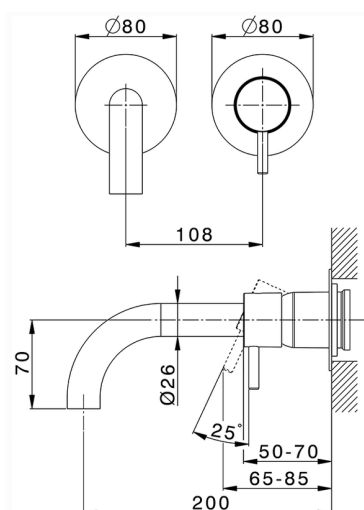

Exposed part for single lever washbasin valve NUOVA LESS_LN00551D

MODEL **LN00551D**

Exposed part for single lever washbasin valve, without concealed part, spout L.200 mm, for item Easy-Box ZA002450-ZA025510

AVAILABLE FINISHINGS

-  **21** 21 Chrome
-  **2F** 2F Brushed Nickel
-  **40** 40 Matt Black
-  **4Q** 4Q Matt White

CHARACTERISTICS

Installation **Concealed**
 Required concealed parts **ZA002450**

Exposed part for single lever washbasin valve NUOVA LESS_LN00551D

LN00551D

<https://en.cisal.it/exposed-part-for-single-lever-washbasin-valve-nuova-less-ln00551d>

2026-06-05