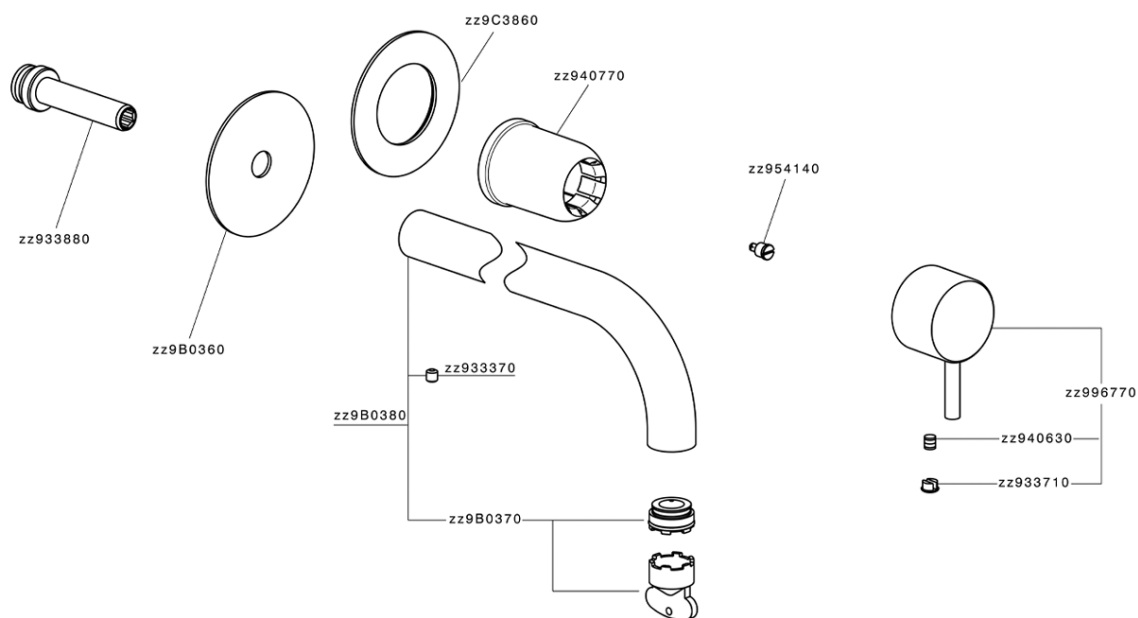

Exposed part for single lever washbasin valve NUOVA LESS_LN00551D

LN00551D

<https://en.cisal.it/exposed-part-for-single-lever-washbasin-valve-nuova-less-ln00551d>

2026-06-05