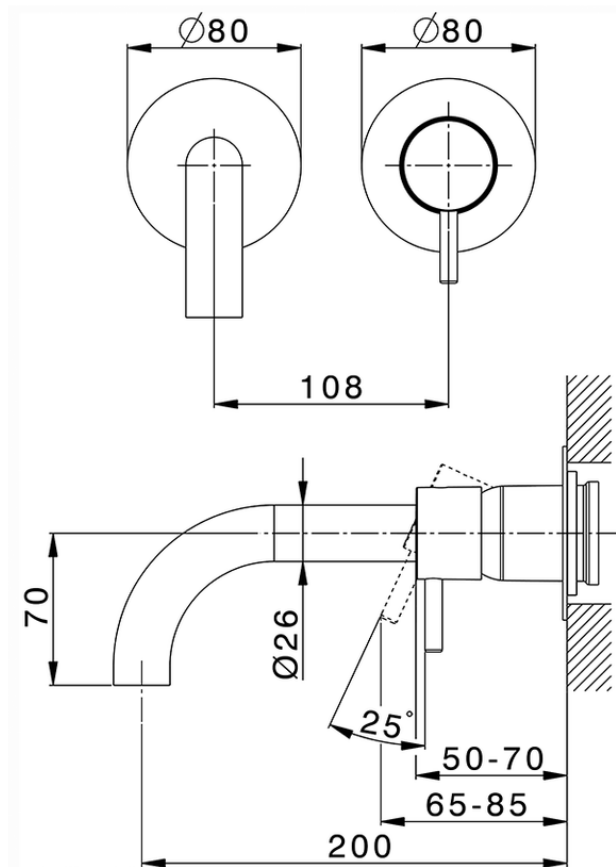

**Exposed part for single lever washbasin valve NUOVA LESS\_LN00551D**

LN00551D

<https://en.cisal.it/exposed-part-for-single-lever-washbasin-valve-nuova-less-ln00551d>

2026-06-25