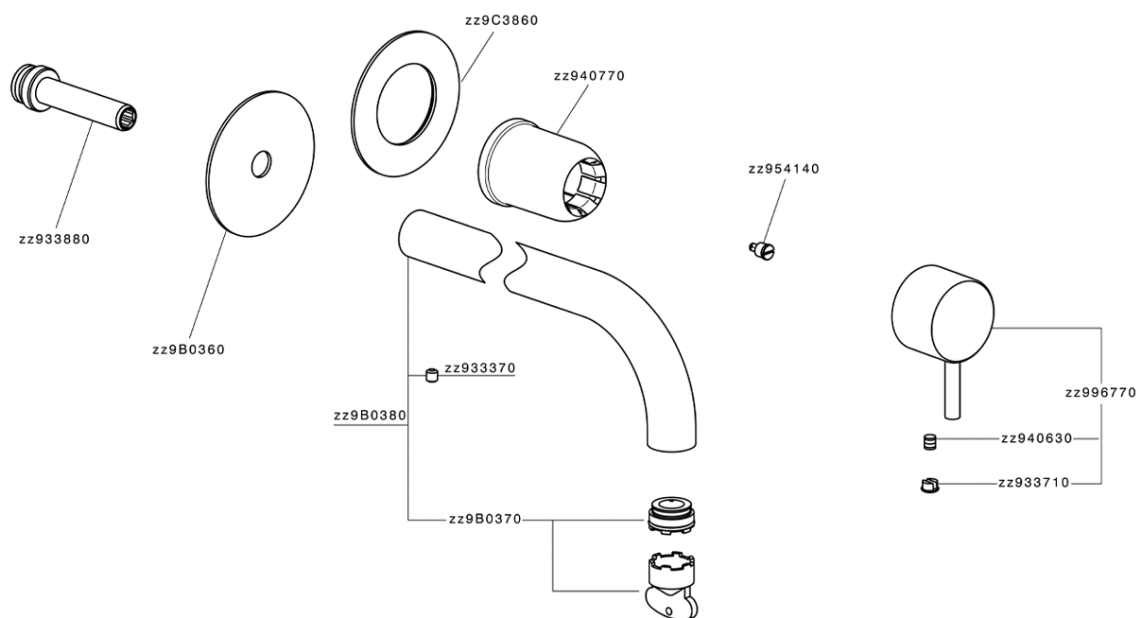

Exposed part for single lever washbasin valve NUOVA LESS_LN00551D

MODEL **LN00551D**

Exposed part for single lever washbasin valve, without concealed part, spout L.200 mm, for item Easy-Box ZA002450-ZA025510

AVAILABLE FINISHINGS

-  **21** 21 Chrome
-  **2F** 2F Brushed Nickel
-  **40** 40 Matt Black
-  **4Q** 4Q Matt White

CHARACTERISTICS

Installation **Concealed**
 Required concealed parts **ZA002450**

Exposed part for single lever washbasin valve NUOVA LESS_LN00551D

LN00551D

<https://en.cisal.it/exposed-part-for-single-lever-washbasin-valve-nuova-less-ln00551d>

2026-04-05