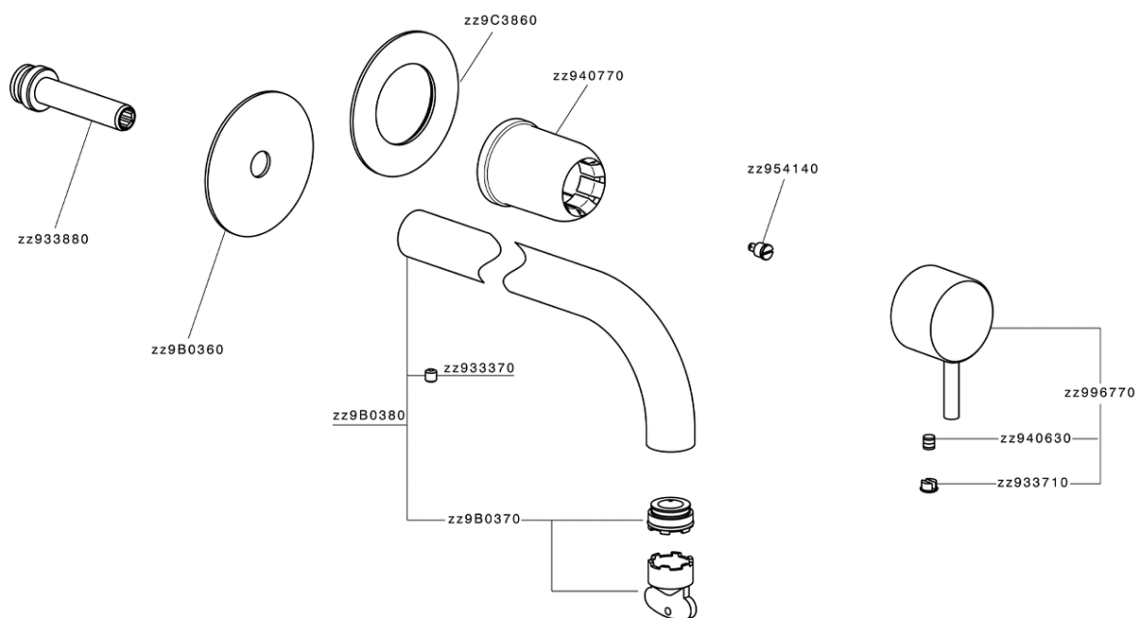

Exposed part for single lever washbasin valve NUOVA LESS_LN00551D

MODEL **LN00551D**

Exposed part for single lever washbasin valve, without concealed part, spout L.200 mm, for item Easy-Box ZA002450-ZA025510

AVAILABLE FINISHINGS

-  **21** 21 Chrome
-  **2F** 2F Brushed Nickel
-  **40** 40 Matt Black
-  **4Q** 4Q Matt White

CHARACTERISTICS

Installation **Concealed**

Required concealed parts **ZA002450**

Exposed part for single lever washbasin valve NUOVA LESS_LN00551D

LN00551D

<https://en.cisal.it/exposed-part-for-single-lever-washbasin-valve-nuova-less-ln00551d>

2026-04-27