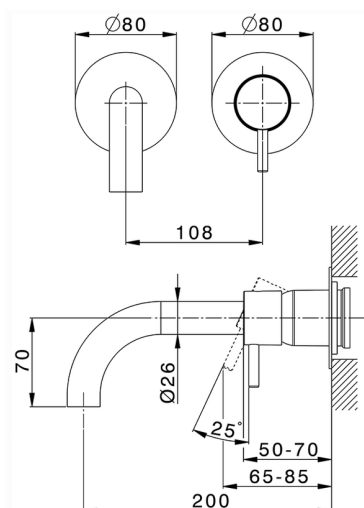

Exposed part for single lever washbasin valve NUOVA LESS_LN00551D

MODEL **LN00551D**

Exposed part for single lever washbasin valve, without concealed part, spout L.200 mm, for item Easy-Box ZA002450-ZA025510

AVAILABLE FINISHINGS

-  **21** 21 Chrome
-  **2F** 2F Brushed Nickel
-  **40** 40 Matt Black
-  **4Q** 4Q Matt White

CHARACTERISTICS

Installation **Concealed**

Required concealed parts **ZA002450**

Exposed part for single lever washbasin valve NUOVA LESS_LN00551D

LN00551D

<https://en.cisal.it/exposed-part-for-single-lever-washbasin-valve-nuova-less-ln00551d>

2026-04-27