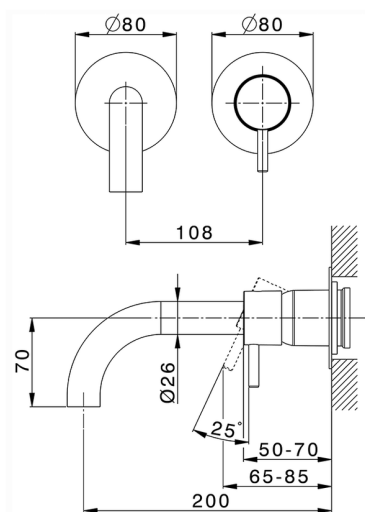

Exposed part for single lever washbasin valve NUOVA LESS_LN00551D

MODEL **LN00551D**

Exposed part for single lever washbasin valve, without concealed part, spout L.200 mm, for item Easy-Box ZA002450-ZA025510

AVAILABLE FINISHINGS

-  **21** 21 Chrome
-  **2F** 2F Brushed Nickel
-  **40** 40 Matt Black
-  **4Q** 4Q Matt White

CHARACTERISTICS

Installation **Concealed**
 Required concealed parts **ZA002450**

Exposed part for single lever washbasin valve NUOVA LESS_LN00551D

LN00551D

<https://en.cisal.it/exposed-part-for-single-lever-washbasin-valve-nuova-less-ln00551d>

2026-04-05